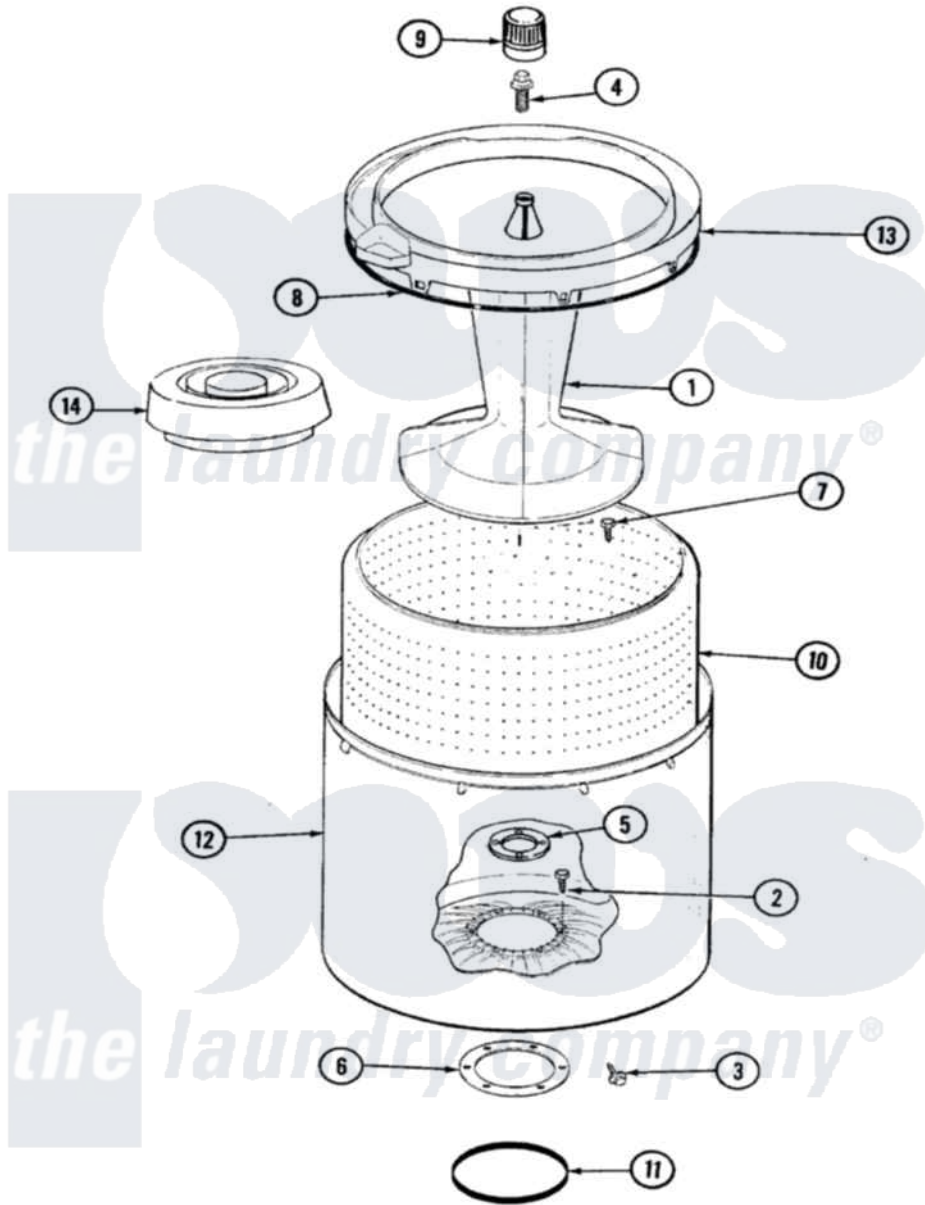

# Magic Chef W209KV 06 - TUB (W209KV)

Magic Chef [Residential Magic Chef W209KV Washer Parts](#) Parts Diagram 06 - TUB (W209KV)  
 Click on the part number to view part

Item	Original Part Number	Replaced By	Status	Part Description
1	<a href="#">35-3580</a>			Agitator
2	25-7947	<a href="#">21001063</a>		Screw, Shoulder
3	25-7953	<a href="#">22002933</a>		Screw
4	25-7948	<a href="#">W10309247</a>		Screw
5	<a href="#">35-3685</a>			Gasket, Basket To Centerpost
6	<a href="#">35-3686</a>			Gasket, Tub To Housing
7	25-7965	<a href="#">3400504</a>		Screw
8	<a href="#">35-2328</a>			Seal, Tub Top
9	<a href="#">35-2733</a>			Cap, Agitator
10	35-3687		Not Available	BASKET, SPIN
11	<a href="#">35-2978</a>			Seal, Tub/Housing
12	<a href="#">35-3700</a>			Tub Assembly
13	35-3578		Not Available	TOP, TUB
"	35-2262		Not Available	SHIELD, TUB TOP
14	<a href="#">35-2550</a>			Dispenser, Rinse