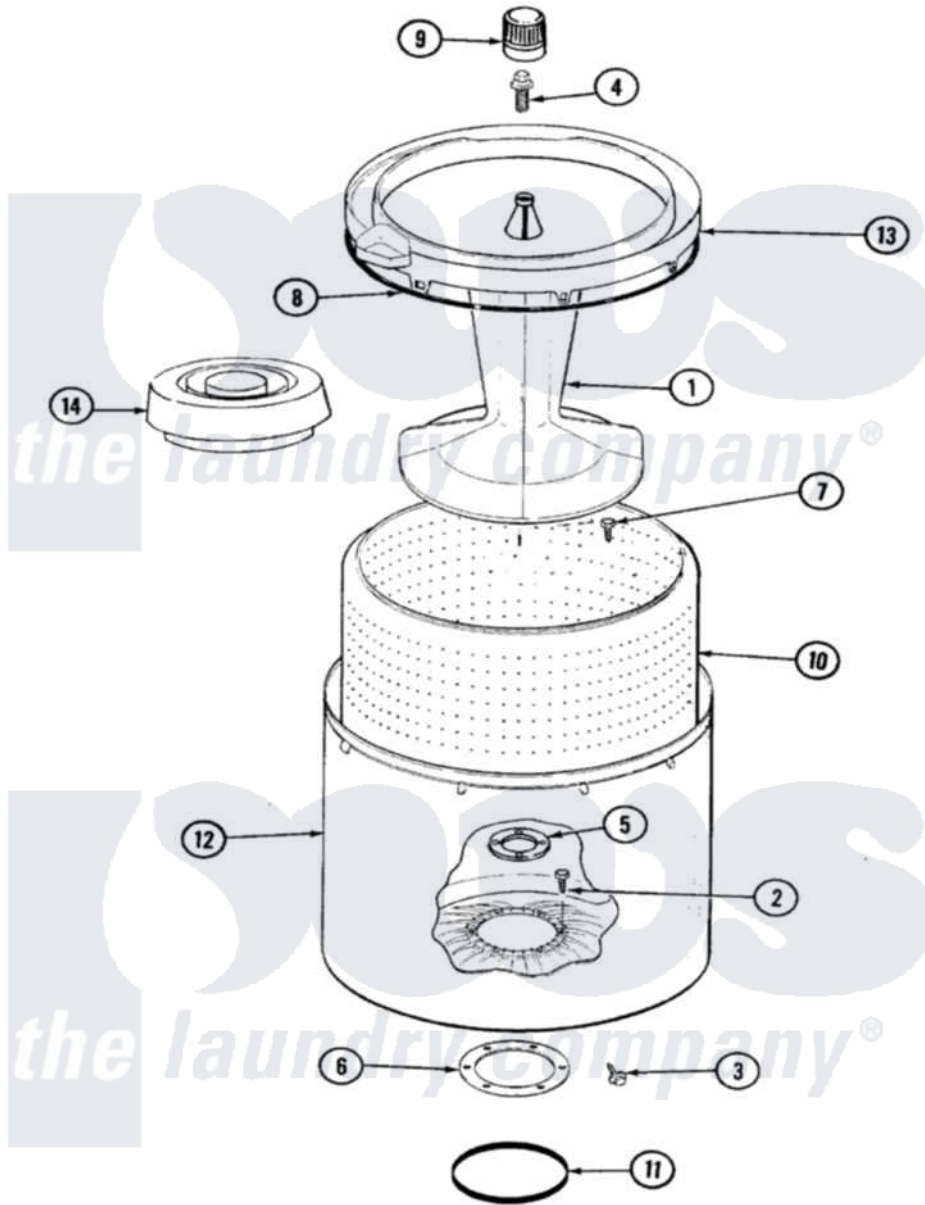

Magic Chef W209KVC 06 - TUB

Magic Chef [Residential Magic Chef W209KVC Washer Parts](#) Parts Diagram 06 - TUB
 Click on the part number to view part

Item	Original Part Number	Replaced By	Status	Part Description
1	35-3580			Agitator
2	25-7947	21001063		Screw, Shoulder
3	25-7953	22002933		Screw
4	25-7948	W10309247		Screw
5	35-3685			Gasket, Basket To Centerpost
6	35-3686			Gasket, Tub To Housing
7	25-7965	3400504		Screw
8	35-2328			Seal, Tub Top
9	35-2733			Cap, Agitator
10	35-3687		Not Available	BASKET, SPIN
11	35-2978			Seal, Tub/Housing
12	35-3700			Tub Assembly
13	35-3578		Not Available	TOP, TUB
"	35-2262		Not Available	SHIELD, TUB TOP
14	35-2550			Dispenser, Rinse