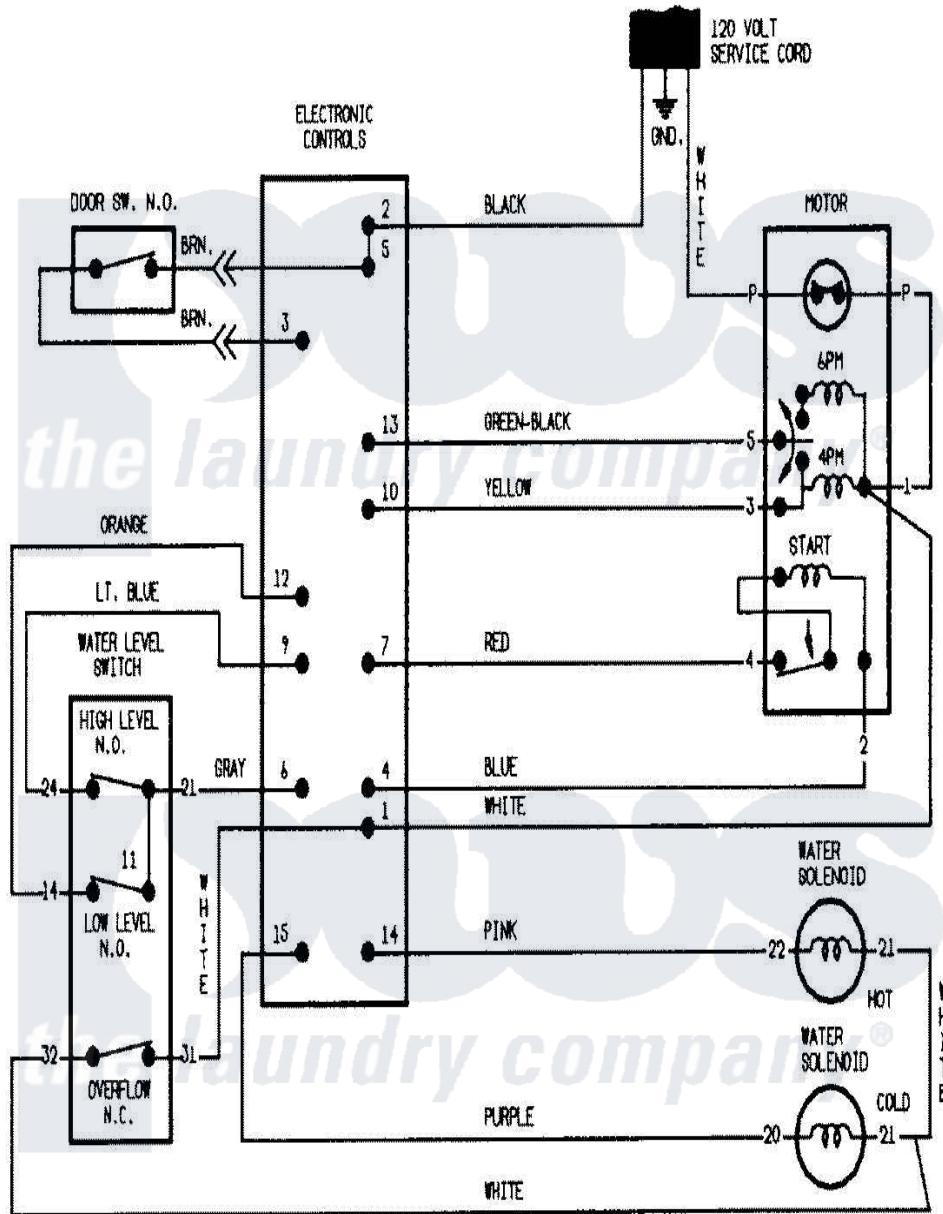

# Magic Chef W209KVC 07 - WIRING INFORMATION

Magic Chef [Residential Magic Chef W209KVC Washer Parts](#) Parts Diagram 07 - WIRING INFORMATION  
 Click on the part number to view part

| Item | Original Part Number | Replaced By | Status        | Part Description   |
|------|----------------------|-------------|---------------|--------------------|
| NI   | 15001248             |             | Not Available | WIRING INFORMATION |