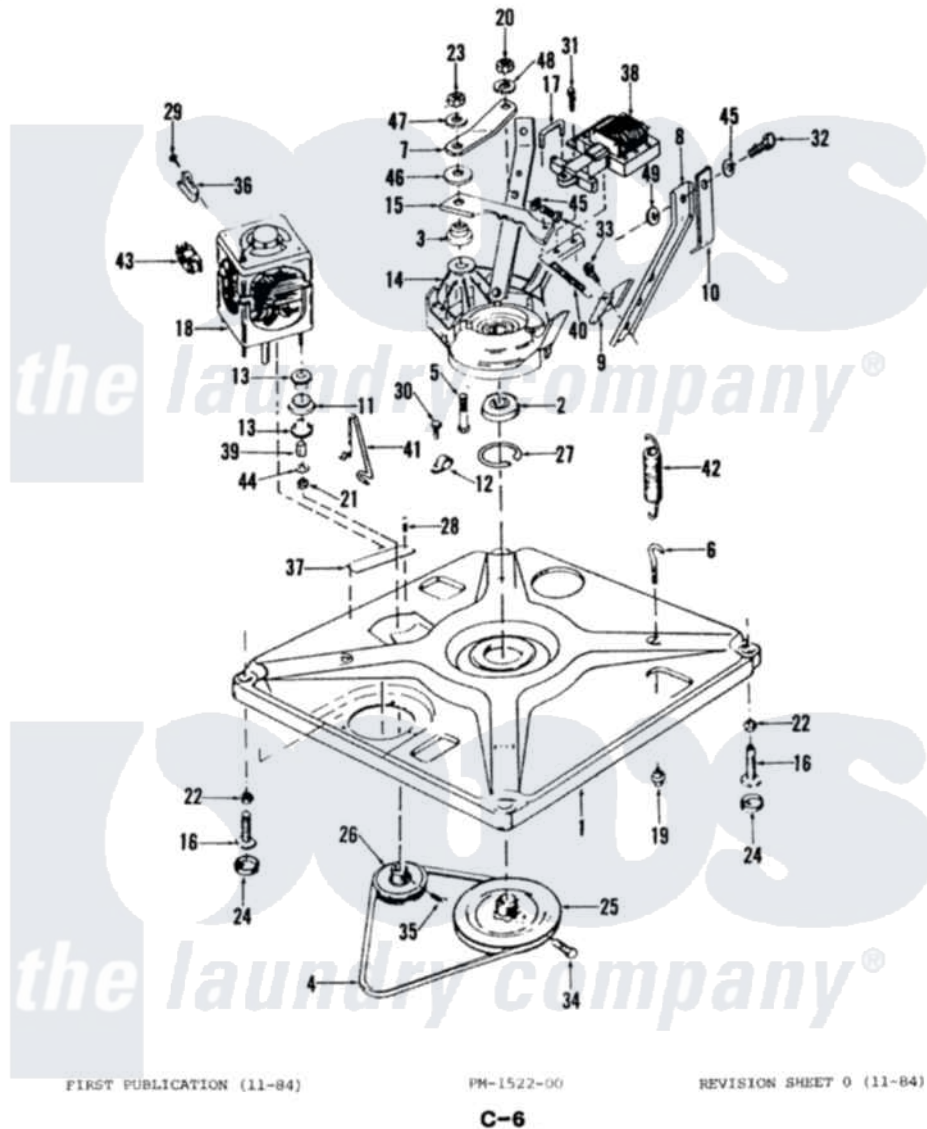

Magic Chef W20DA3 01 - BASE & DRIVE

Magic Chef [Residential Magic Chef W20DA3 Washer Parts](#) Parts Diagram 01 - BASE & DRIVE
 Click on the part number to view part

Item	Original Part Number	Replaced By	Status	Part Description
1	33-9617		Not Available	BASE/TRI-POINT
2	63-5225	21001840		Bearing
3	33-8335	33-9966		Brk Ltch Bearng
4	33-9787	35-0425		Belt
5	25-7790		Not Available	HEX HD BOLT
6	25-7365			Eye Bolt
7	33-9554		Not Available	SUPPORT BRACE
8	33-9569			Tub Brace
9	33-9391		Not Available	BRACKET
10	33-6880			Bracket
11	33-9139	LA-1040		Motor Gromme
12	25-7265		Not Available	WIRING CLAMP
13	33-9136		Not Available	BUSHING
14	33-9579			Susp Housing
15	33-4287N		Not Available	BRAKE LATCH KIT
"	33-9520		Not Available	BRAKE LATCH

16	33-1249	35-0771	Leveling Leg
17	33-7518		Link
18	33-9224N	LA-1010	Motor Kit
19	25-7362		Anchor Nut
20	25-7798		Not Available HEX NUT
21	25-0224	3400029	Nut, Adapter Plate
22	25-7032	25-7915	Hex Nut
23	25-7304		Locknut
24	34-0062	25001119	Foot And Pad Assembly
25	33-5976		Not Available DRIVE PULLEY
26	33-0410		Not Available MOTOR PULLEY
27	25-7360	25-7850	Retaining Ring
28	25-7769		Not Available SCREW
29	25-7779		Not Available SCREW
30	25-7218		Not Available SCREW
31	25-7432		Not Available SCREW
32	25-7275		Not Available SCREW
33	25-7498	25-7359	Screw
34	25-7361		Not Available SET SCREW
35	25-7117		Set Screw
36	33-9137		Not Available FOOT SLIDE
37	33-8573		Not Available PIVOT SLIDE
38	33-8291		Not Available BRAKE SOLENOID
39	25-7768		Not Available SPACER
40	33-7519		Not Available BRAKE SPRING
41	33-9140	33-9935	Pivot Spring
42	33-9553		Not Available SPRING
43	33-7195	LA-1048	Motor Switch
44	25-7047		Washer, Flat
45	25-7413		Not Available FLAT WASHER
46	33-0279		Not Available WASHER
47	25-7549		Not Available FLAT WASHER
48	25-7089		Not Available LOCKWASHER