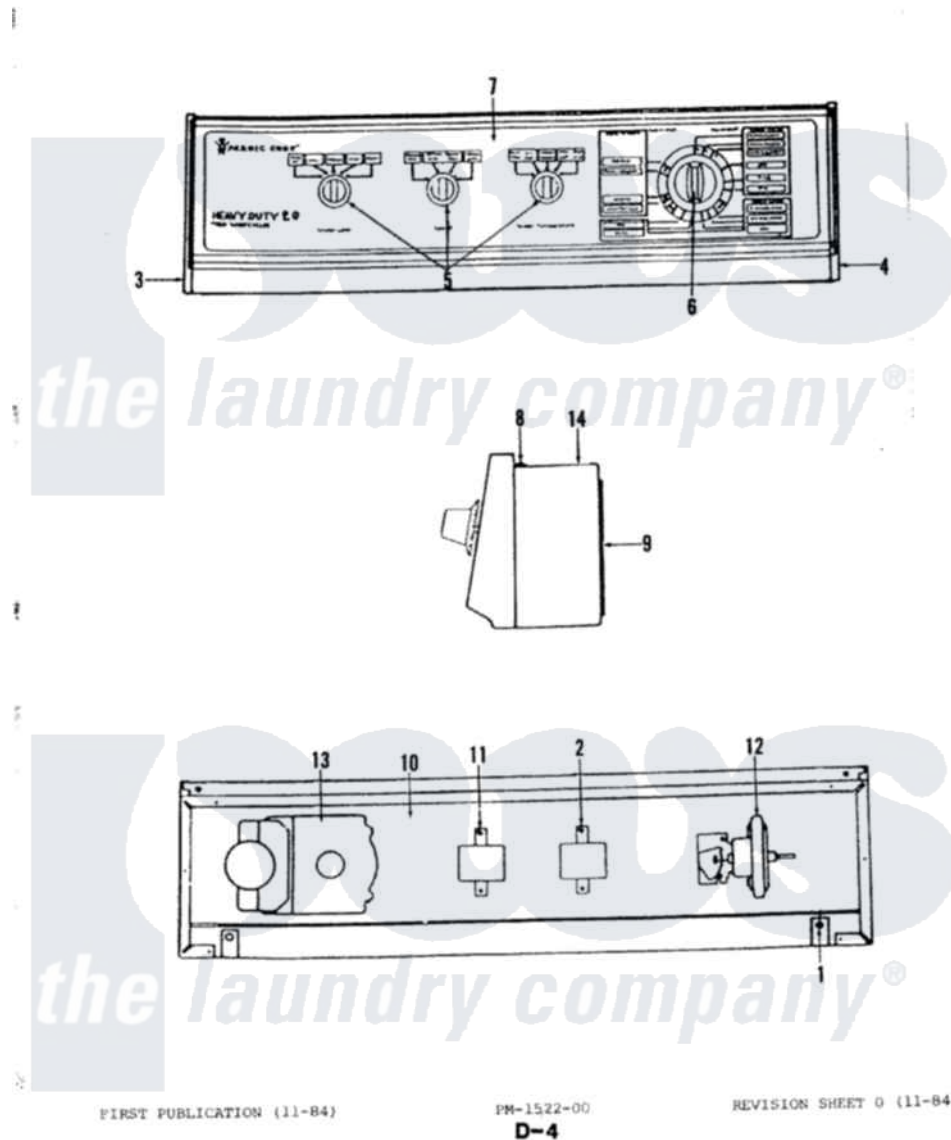

Magic Chef W20DA3 02 - CONTROL PANEL

Magic Chef [Residential Magic Chef W20DA3 Washer Parts](#) Parts Diagram 02 - CONTROL PANEL
 Click on the part number to view part

Item	Original Part Number	Replaced By	Status	Part Description
1	25-7461		Not Available	CLIP
2	33-7887			Switch
3	33-6765			LH End Cap
4	33-6766			RH End Cap
5	33-9618		Not Available	SELECTOR KNOB
6	33-9634			Knob Assembly
"	33-9129	RA43882-2		Timer
7	25-7496	25-7760		Screw
"	33-9959		Not Available	CONTRL PANEL
8	25-0205	216412		Screw, Bracket To Timer
"	25-3092	90767		Screw, 8A X 3/8 HeX Washer Head Tapping
"	25-6044			Set Screw
"	25-7649	910187		Screw
9	33-8909		Not Available	SHIELD
10	33-9367		Not Available	SHIELD
11	33-6937			Selector Switch

12	33-9732		Pressure Switch
13	25-0129	Not Available	CODE H
14	33-9668	Not Available	WRAPPER
"	33-9668-24	Not Available	WRAPPER
"	33-9668-25	Not Available	WRAPPER