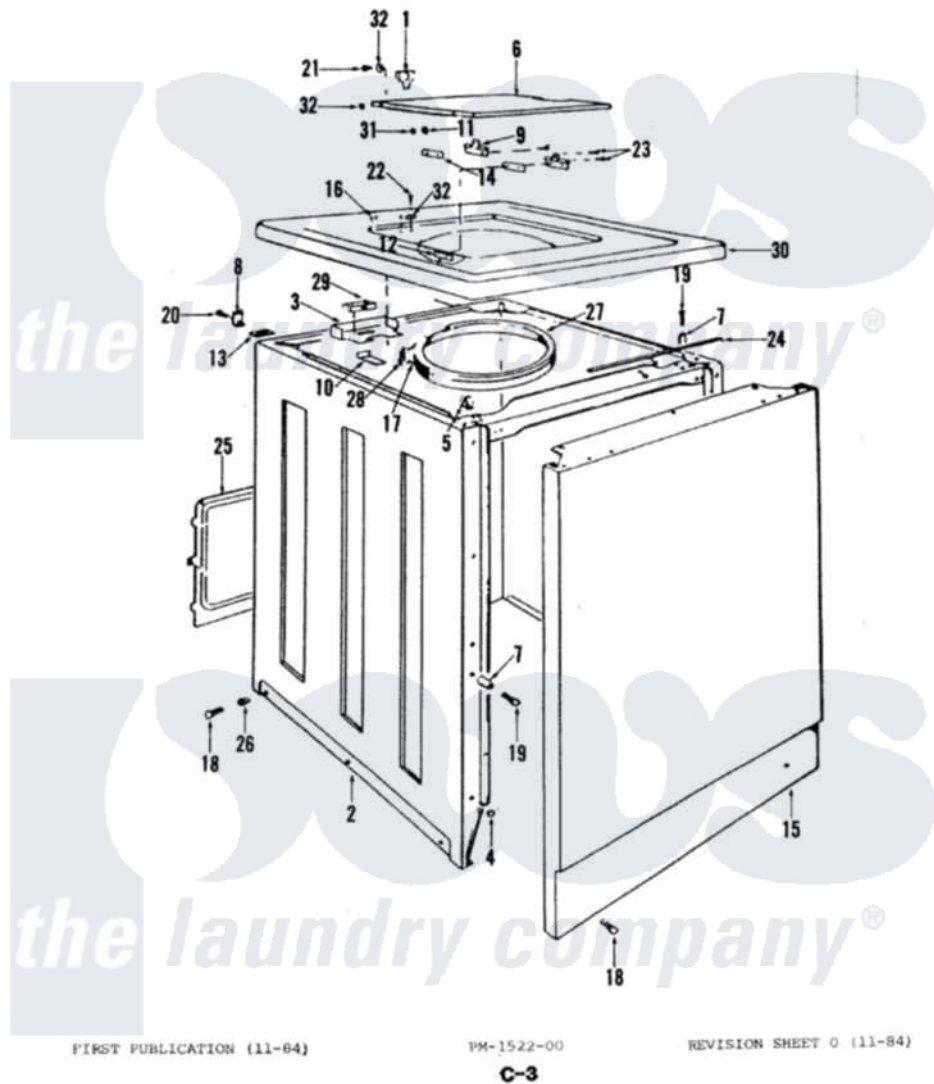

Magic Chef W20DA3 03 - EXTERIOR

Magic Chef [Residential Magic Chef W20DA3 Washer Parts](#) Parts Diagram 03 - EXTERIOR
 Click on the part number to view part

Item	Original Part Number	Replaced By	Status	Part Description
1	43-0057			Actuator, Door Switch
2	33-6068-24		Not Available	CABINET BODY
3	33-8289	12001187		Kit, Lid Switch Assembly
4	33-2653			Bumper, Cabinet
5	25-7285			Clip
6	33-7929-24		Not Available	CLOTHES DOOR
7	34-9701			Guide, Cabinet
8	33-7450	35-2846		Hinge, Cabinet Top
9	33-6956			Hinge
10	33-8828	12001187		Kit, Lid Switch Assembly
11	25-8057		Not Available	PLASTIC NUT
12	33-8058		Not Available	SPEEDNUT
13	33-0930			Pad, Top Hinge
14	33-6957			Hinge Pad
16	33-2653			Bumper, Cabinet
17	33-6093		Not Available	RETAINING RING

18	25-7001	308685		Side Trim)
19	25-6109			Screw
20	25-7732	681414		Screw, 10AB X 1/2
21	25-7438			Screw
22	25-7463	7101P012-60		Screw
"	25-7458	308685		Side Trim)
23	25-7455	99002757		Screw
24	33-9948		Not Available	CUSHION STRIP
25	33-8687		Not Available	REAR SHIELD
26	33-2088		Not Available	SLEEVE
27	33-6092		Not Available	SPLASH GUARD
28	33-0767			Spring
29	33-9064	12001187		Kit, Lid Switch Assembly
30	33-9362-24		Not Available	CABINET TOP
31	25-7086	Y0308025		Washer, Stainless Steel
32	25-7436			Nylite Washer