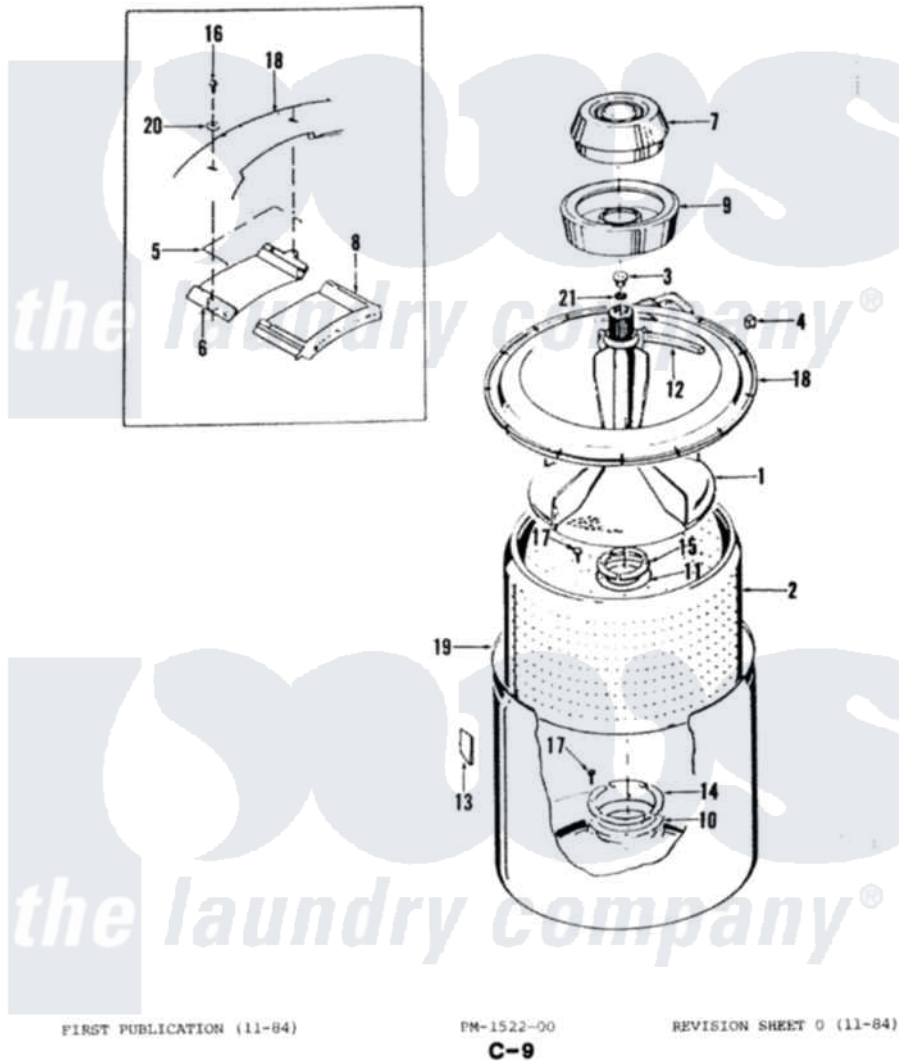

Magic Chef W20DA3 05 - TUB

Magic Chef [Residential Magic Chef W20DA3 Washer Parts](#) Parts Diagram 05 - TUB
 Click on the part number to view part

Item	Original Part Number	Replaced By	Status	Part Description
1	33-5983		Not Available	AGITATOR
2	33-9566	33-9500N		Basket Kit
3	33-6241			Cap
4	25-7748			Clip
5	33-6521		Not Available	CLIP
6	33-8265		Not Available	DISPENSER BASE
7	33-7507	LA-1012		Lint Filter Kit
8	33-8264		Not Available	DISPENSER ASSEMB
9	33-6107	LA-1012		Lint Filter Kit
10	33-6905			Gasket
11	33-8959			Gasket
12	33-3055			Gasket
13	33-3232	35-0538		Pad
14	33-8800	33-8800K		Plate
15	33-8799		Not Available	REINF PLATE
16	25-7082	400022-1		Screw

17	25-7783	4356852	Screw
18	33-6524		Tub Top
19	33-9392	Not Available	TUB ASSEMBLY
20	25-7224	Not Available	FLAT WASHER
21	25-7330		Rubber Washer