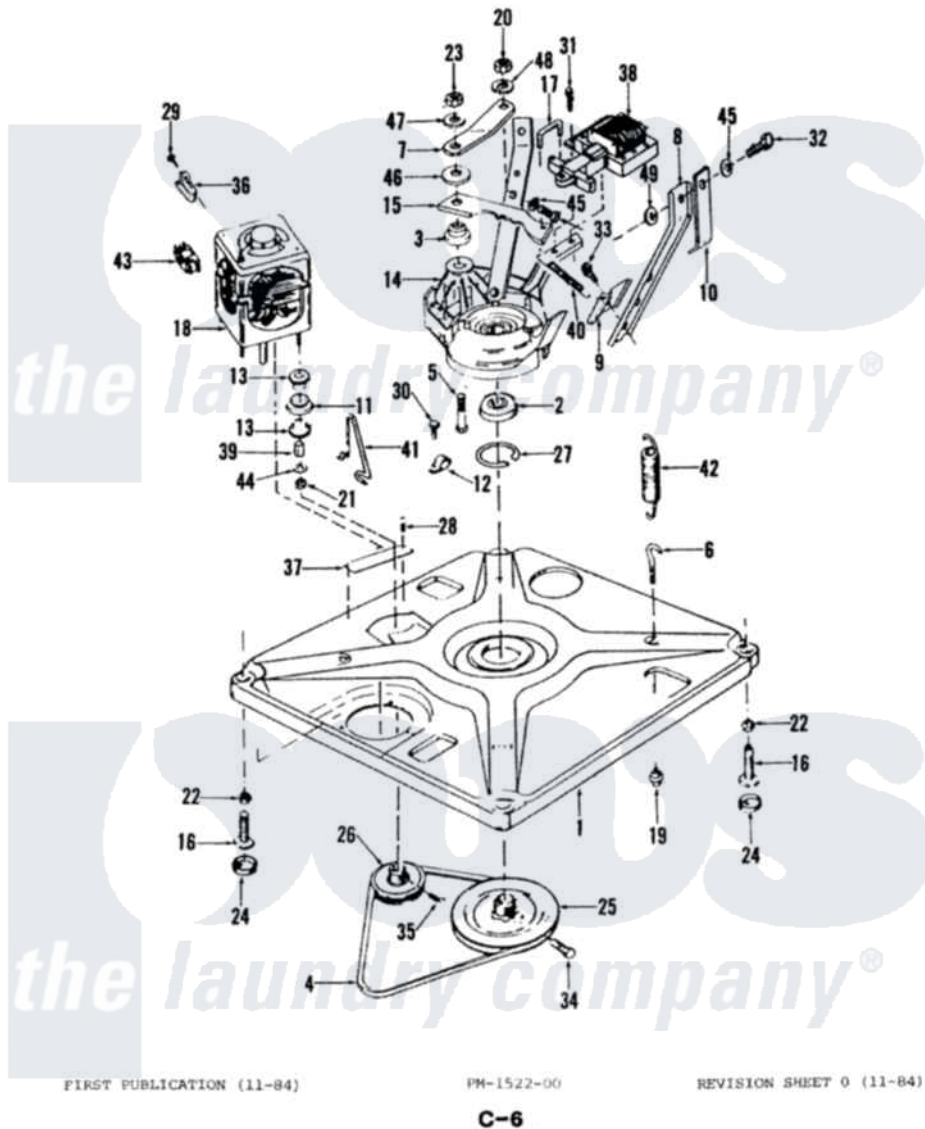

Magic Chef W20DA4 01 - BASE & DRIVE

Magic Chef [Residential Magic Chef W20DA4 Washer Parts](#) Parts Diagram 01 - BASE & DRIVE
 Click on the part number to view part

Item	Original Part Number	Replaced By	Status	Part Description
1	33-9617		Not Available	BASE/TRI-POINT
2	63-5225	21001840		Bearing
3	33-8335	33-9966		Brk Ltch Bearng
4	33-9787	35-0425		Belt
5	25-7790		Not Available	HEX HD BOLT
6	25-7365			Eye Bolt
7	33-9554		Not Available	SUPPORT BRACE
8	33-9569			Tub Brace
9	33-9391		Not Available	BRACKET
10	33-6880			Bracket
11	33-9139	LA-1040		Motor Gromme
12	25-7265		Not Available	WIRING CLAMP
13	33-9136		Not Available	BUSHING
14	33-9579			Susp Housing
15	33-4287N		Not Available	BRAKE LATCH KIT
"	33-9520		Not Available	BRAKE LATCH

16	33-1249	35-0771	Leveling Leg
17	33-7518		Link
18	33-9224N	LA-1010	Motor Kit
19	25-7362		Anchor Nut
20	25-7798		Not Available HEX NUT
21	25-0224	3400029	Nut, Adapter Plate
22	25-7032	25-7915	Hex Nut
23	25-7304		Locknut
24	34-0062	25001119	Foot And Pad Assembly
25	33-5976		Not Available DRIVE PULLEY
26	33-0410		Not Available MOTOR PULLEY
27	25-7360	25-7850	Retaining Ring
28	25-7769		Not Available SCREW
29	25-7779		Not Available SCREW
30	25-7218		Not Available SCREW
31	25-7432		Not Available SCREW
32	25-7275		Not Available SCREW
33	25-7498	25-7359	Screw
34	25-7361		Not Available SET SCREW
35	25-7117		Set Screw
36	33-9137		Not Available FOOT SLIDE
37	33-8573		Not Available PIVOT SLIDE
38	33-8291		Not Available BRAKE SOLENOID
39	25-7768		Not Available SPACER
40	33-7519		Not Available BRAKE SPRING
41	33-9140	33-9935	Pivot Spring
42	33-9553		Not Available SPRING
43	33-7195	LA-1048	Motor Switch
44	25-7047		Washer, Flat
45	25-7413		Not Available FLAT WASHER
46	33-0279		Not Available WASHER
47	25-7549		Not Available FLAT WASHER
48	25-7089		Not Available LOCKWASHER