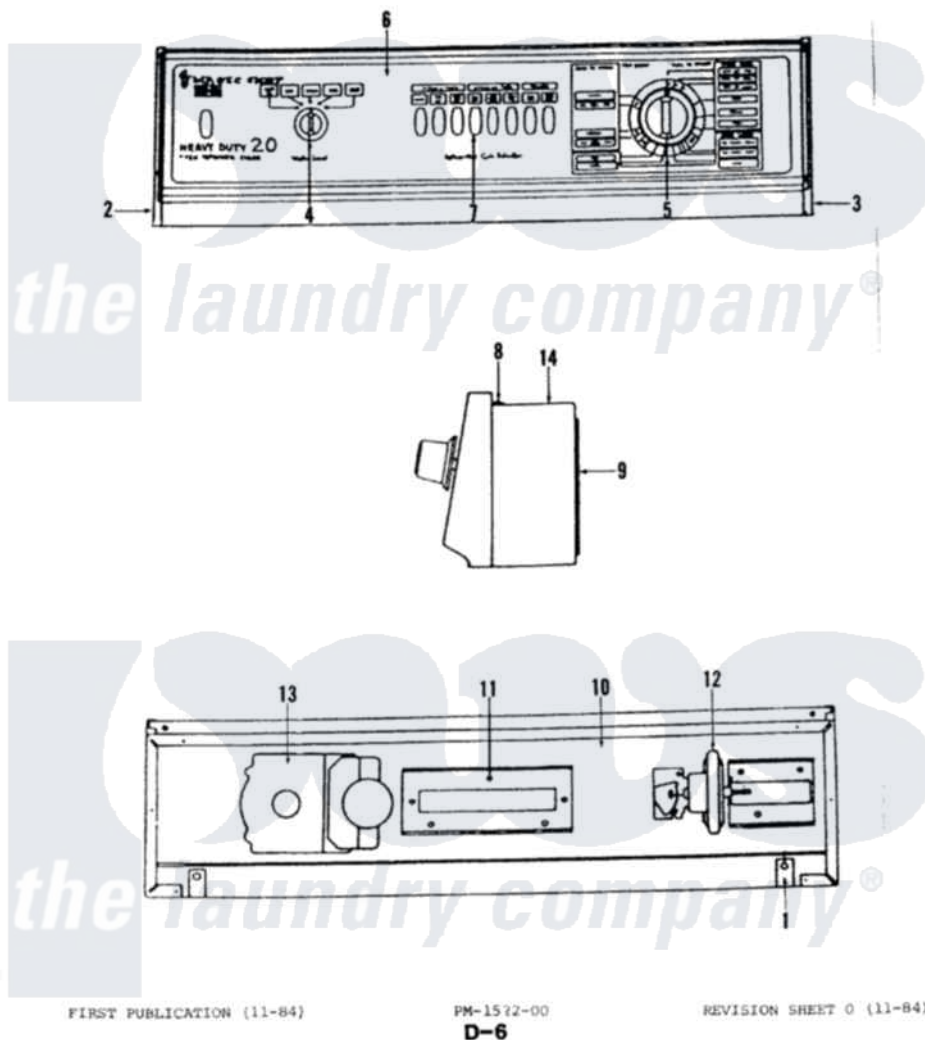

Magic Chef W20DA4 02 - CONTROL PANEL

FIRST PUBLICATION (11-84)

PM-1572-00
D-6

REVISION SHEET 0 (11-84)

Magic Chef [Residential Magic Chef W20DA4 Washer Parts](#) Parts Diagram 02 - CONTROL PANEL
Click on the part number to view part

Item	Original Part Number	Replaced By	Status	Part Description
1	25-7461		Not Available	CLIP
2	33-6765			LH End Cap
3	33-6766			RH End Cap
4	33-9618		Not Available	SELECTOR KNOB
5	33-9129	RA43882-2		Timer
"	33-9634			Knob Assembly
6	33-9917		Not Available	CONTRL PANEL
7	25-7496	25-7760		Screw
"	83-0215		Not Available	CYCLE BUTTON
8	25-0205	216412		Screw, Bracket To Timer
"	25-3092	90767		Screw, 8A X 3/8 HeX Washer Head Tapping
"	25-6044			Set Screw
"	25-7649	910187		Screw
9	33-8909		Not Available	SHIELD
10	33-9367		Not Available	SHIELD
11	33-9989		Not Available	SELECTOR SWITCH