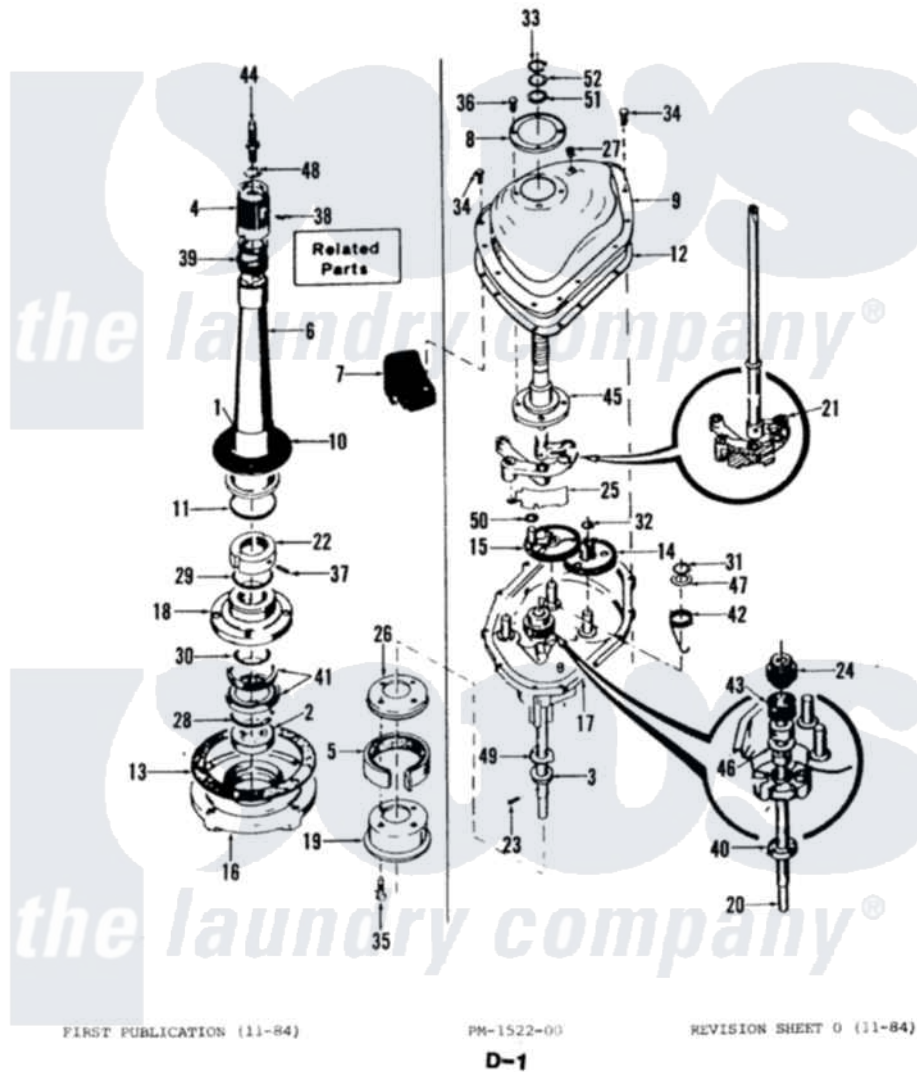

# Magic Chef W20DA4 04 - TRANSMISSION

Magic Chef [Residential Magic Chef W20DA4 Washer Parts](#) Parts Diagram 04 - TRANSMISSION  
 Click on the part number to view part

Item	Original Part Number	Replaced By	Status	Part Description
1	<a href="#">33-6790</a>			Bearing, Agitator
2	33-0260	<a href="#">35-2205</a>		Bearing, Spin
3	<a href="#">33-4944</a>			Bearing
4	33-9729		Not Available	DRIVE BLOCK ASM
5	33-4285N	<a href="#">LA-1002</a>		Transmission Housing Kit
"	33-9686	<a href="#">35-0483</a>		Band and Lning Assembly
"	LA-1000		Not Available	BRAKE KIT
6	33-4283N		Not Available	CENTERPOST KIT
"	33-9498		Not Available	CENTERPOST ASM
"	33-9023N		Not Available	CLUTCH ASM
7	33-8767	<a href="#">LA-1009</a>		Counterwei
8	<a href="#">33-7187</a>			Covr Reinforcmt
9	33-7182		Not Available	TRANSM COVER
10	<a href="#">33-9461</a>			Gasket
11	<a href="#">33-8718</a>			Gasket
12	33-9366		Not Available	COVER GASKET