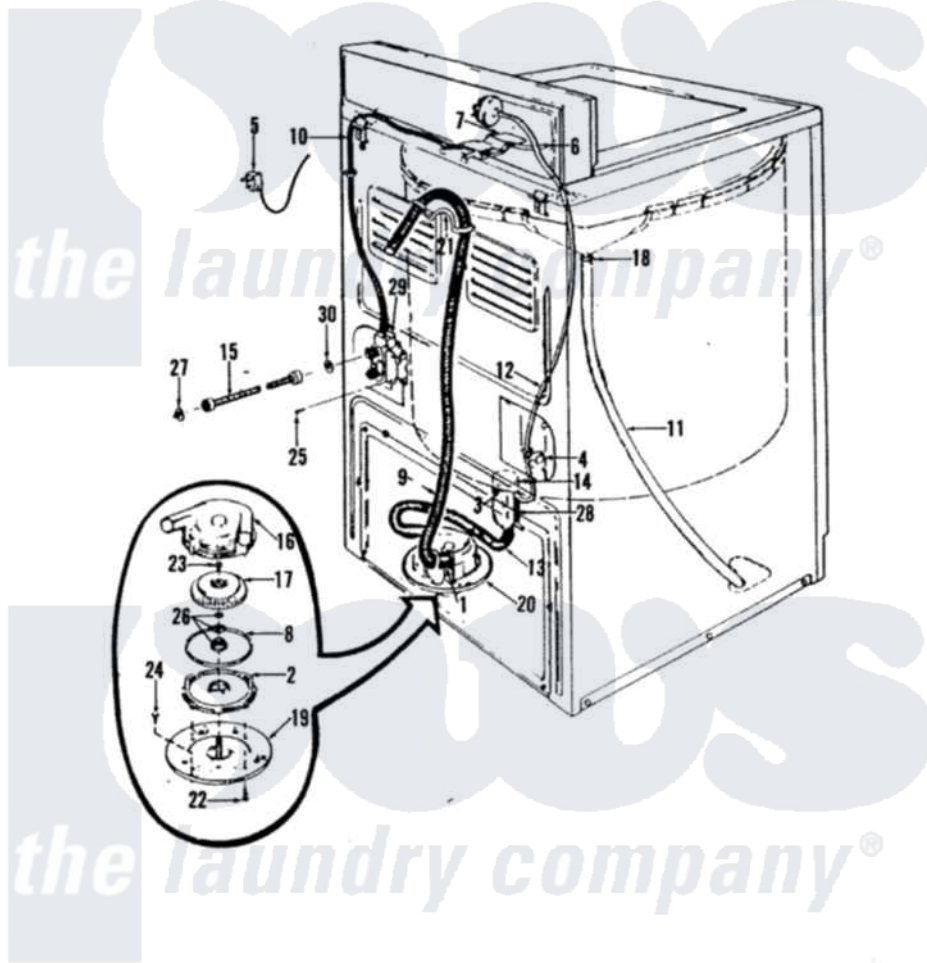

Magic Chef W20DA4 06 - WATER CARRYING

FIRST PUBLICATION (11-84)

PM-1522-00

REVISION SHEET 0 (11-84)

C-11

Magic Chef [Residential Magic Chef W20DA4 Washer Parts](#) Parts Diagram 06 - WATER CARRYING
 Click on the part number to view part

Item	Original Part Number	Replaced By	Status	Part Description
1	33-9536			Hose Adapter
2	33-6029	35-6467		Pump Assem
3	25-7003			Clamp
"	25-7797	285655		Clamp, Hose
4	33-6099			Clamp
"	25-6049	596669		Clamp, Manifold
5	33-3939		Not Available	SERVICE CORD
6	33-6038		Not Available	FLUME EXT
7	33-6686		Not Available	FLUME
8	33-6032			Gasket
9	33-9535	211704		Hose, Drain
10	33-6689		Not Available	INLET HOSE
11	33-9494		Not Available	OVERFLOW HOSE
12	33-6714		Not Available	PRES SW HOSE
13	33-6091			Hose
14	33-3633		Not Available	HOSE

15	33-7891	89503		Hose-Inlet
16	33-6030		Not Available	PUMP HOUSING
17	33-6033	35-0010		Impeller
18	33-1389		Not Available	INSULATION
19	33-6035		Not Available	PLATE & PULLEY ASSY.
20	33-6027	35-6467		Pump Assem
21	33-9537	22003814		Retainer, Drain Hose
"	33-7058		Not Available	SUB 36-1456
22	25-7405	3196164		Screw
23	25-7418	33001178		Back, Tumbler
24	25-7419		Not Available	SCREW
25	25-7101	3351614		Screw, Gearcase Cover Mounting
26	33-6360		Not Available	SEAL ASM
27	33-7313	33-4264N		Strainer And Washer Kit
28	33-7314			Sump Assembly
29	33-7044	35-2374N		Valve, Water
30	25-7048			Washer