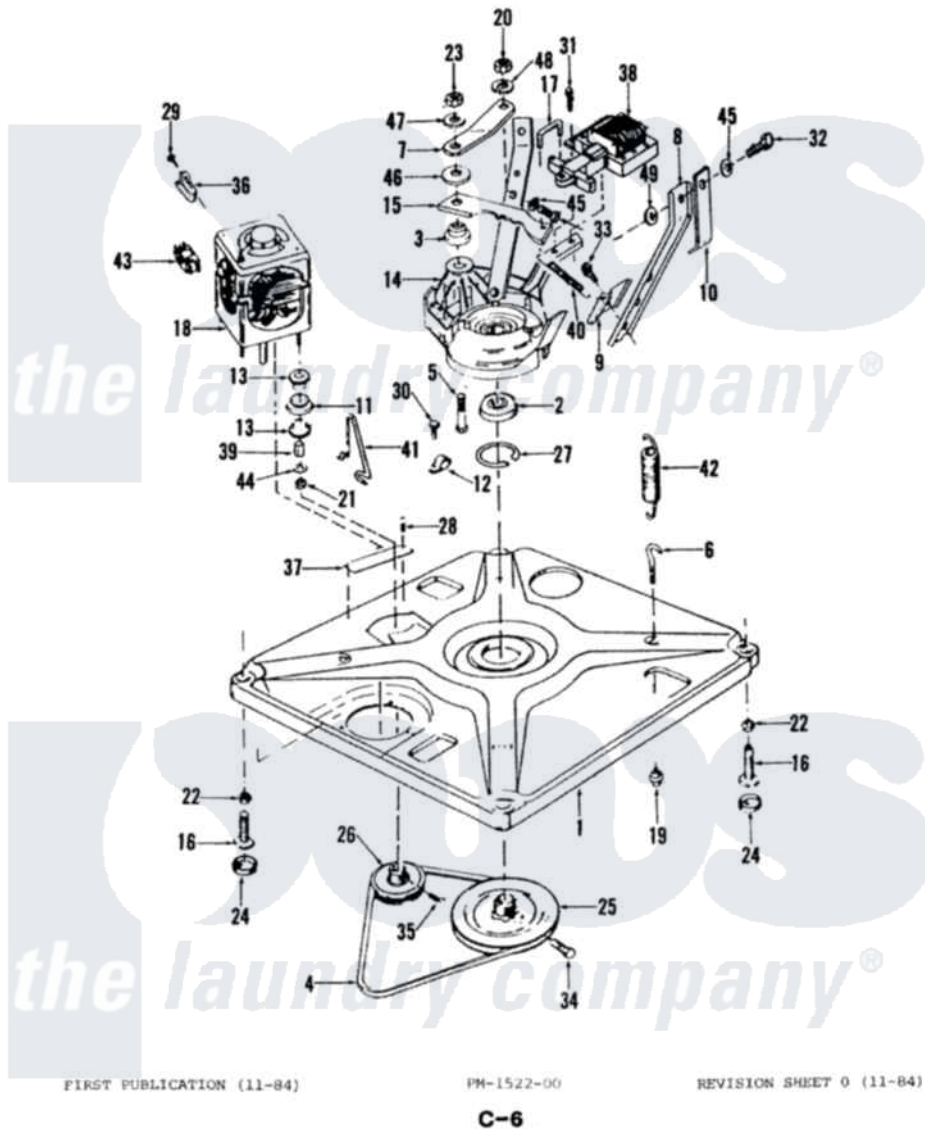

Magic Chef W20DN3 01 - BASE & DRIVE

Magic Chef [Residential Magic Chef W20DN3 Washer Parts](#) Parts Diagram 01 - BASE & DRIVE
 Click on the part number to view part

Item	Original Part Number	Replaced By	Status	Part Description
1	33-9617		Not Available	BASE/TRI-POINT
2	63-5225	21001840		Bearing
3	33-8335	33-9966		Brk Ltch Bearng
4	33-9787	35-0425		Belt
5	25-7790		Not Available	HEX HD BOLT
6	25-7365			Eye Bolt
7	33-9554		Not Available	SUPPORT BRACE
8	33-9569			Tub Brace
9	33-9391		Not Available	BRACKET
10	33-6880			Bracket
11	33-9139	LA-1040		Motor Gromme
12	25-7265		Not Available	WIRING CLAMP
13	33-9136		Not Available	BUSHING
14	33-9579			Susp Housing
15	33-4287N		Not Available	BRAKE LATCH KIT
"	33-9520		Not Available	BRAKE LATCH

16	33-1249	35-0771	Leveling Leg
17	33-7518		Link
18	33-9224N	LA-1010	Motor Kit
19	25-7362		Anchor Nut
20	25-7798		Not Available HEX NUT
21	25-0224	3400029	Nut, Adapter Plate
22	25-7032	25-7915	Hex Nut
23	25-7304		Locknut
24	34-0062	25001119	Foot And Pad Assembly
25	33-5976		Not Available DRIVE PULLEY
26	33-0410		Not Available MOTOR PULLEY
27	25-7360	25-7850	Retaining Ring
28	25-7769		Not Available SCREW
29	25-7779		Not Available SCREW
30	25-7218		Not Available SCREW
31	25-7432		Not Available SCREW
32	25-7275		Not Available SCREW
33	25-7498	25-7359	Screw
34	25-7361		Not Available SET SCREW
35	25-7117		Set Screw
36	33-9137		Not Available FOOT SLIDE
37	33-8573		Not Available PIVOT SLIDE
38	33-8291		Not Available BRAKE SOLENOID
39	25-7768		Not Available SPACER
40	33-7519		Not Available BRAKE SPRING
41	33-9140	33-9935	Pivot Spring
42	33-9553		Not Available SPRING
43	33-7195	LA-1048	Motor Switch
44	25-7047		Washer, Flat
45	25-7413		Not Available FLAT WASHER
46	33-0279		Not Available WASHER
47	25-7549		Not Available FLAT WASHER
48	25-7089		Not Available LOCKWASHER