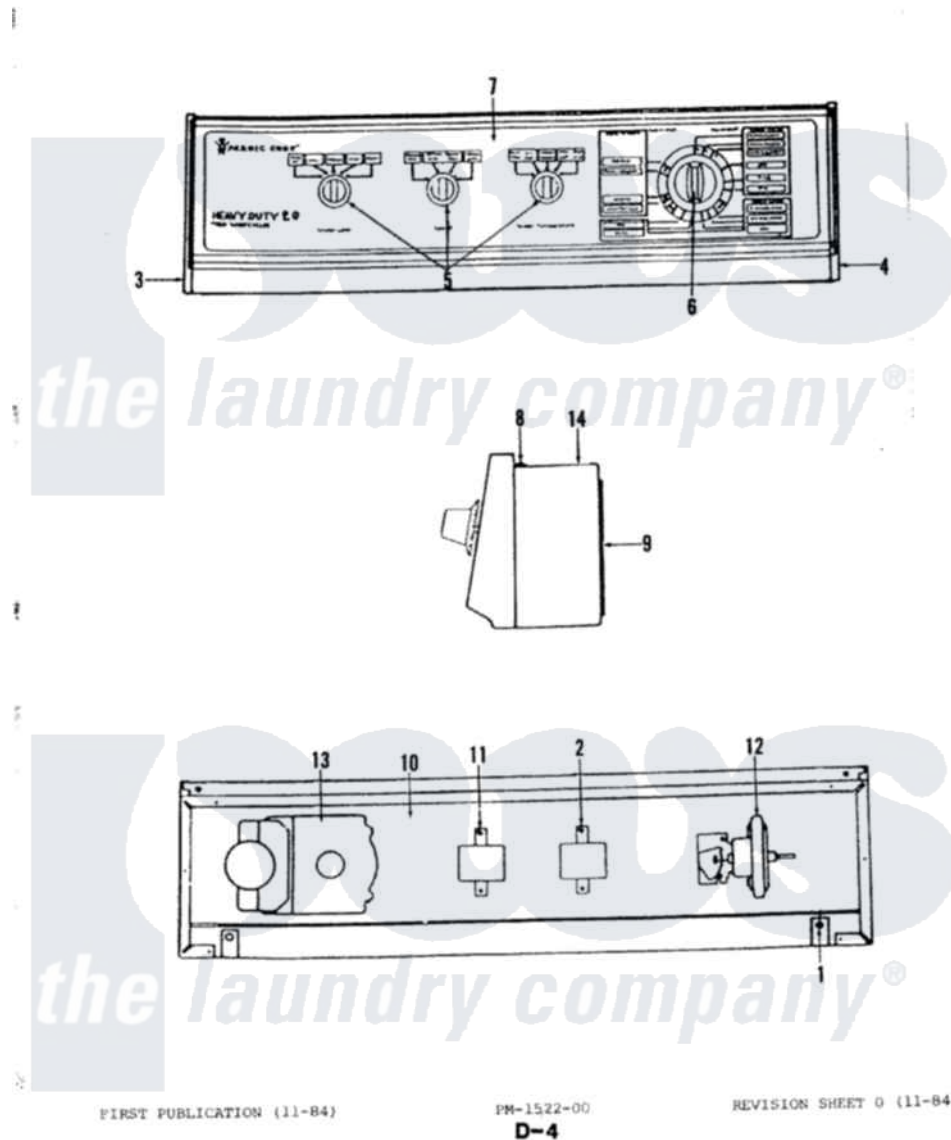

# Magic Chef W20DN3 02 - CONTROL PANEL

FIRST PUBLICATION (11-84)

PM-1522-00

REVISION SHEET 0 (11-84)

D-4

Magic Chef [Residential Magic Chef W20DN3 Washer Parts](#) Parts Diagram 02 - CONTROL PANEL  
 Click on the part number to view part

Item	Original Part Number	Replaced By	Status	Part Description
1	25-7461		Not Available	CLIP
2	<a href="#">33-7887</a>			Switch
3	<a href="#">33-6765</a>			LH End Cap
4	<a href="#">33-6766</a>			RH End Cap
5	33-9618		Not Available	SELECTOR KNOB
6	<a href="#">33-9634</a>			Knob Assembly
"	33-9129	<a href="#">RA43882-2</a>		Timer
7	25-7496	<a href="#">25-7760</a>		Screw
"	33-9959		Not Available	CONTRL PANEL
8	25-0205	<a href="#">216412</a>		Screw, Bracket To Timer
"	25-3092	<a href="#">90767</a>		Screw, 8A X 3/8 HeX Washer Head Tapping
"	<a href="#">25-6044</a>			Set Screw
"	25-7649	<a href="#">910187</a>		Screw
9	33-8909		Not Available	SHIELD
10	33-9367		Not Available	SHIELD
11	<a href="#">33-6937</a>			Selector Switch