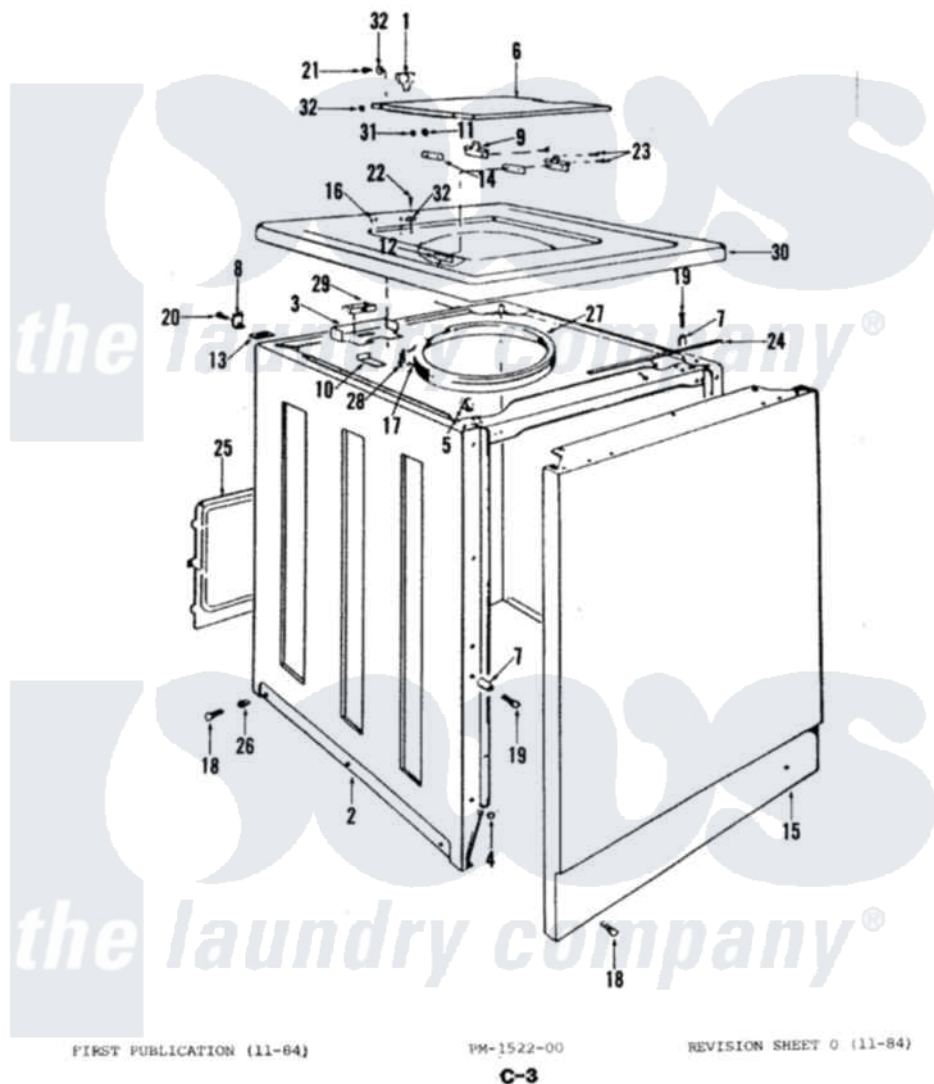

Magic Chef W20DN3 03 - EXTERIOR

Magic Chef [Residential Magic Chef W20DN3 Washer Parts](#) Parts Diagram 03 - EXTERIOR
 Click on the part number to view part

| Item | Original Part Number | Replaced By | Status | Part Description |
|------|-------------------------|--------------------------|---------------|--------------------------|
| 1 | 43-0057 | | | Actuator, Door Switch |
| 2 | 33-6068 | | Not Available | CABINET BODY |
| 3 | 33-8289 | 12001187 | | Kit, Lid Switch Assembly |
| 4 | 33-2653 | | | Bumper, Cabinet |
| 5 | 25-7285 | | | Clip |
| 6 | 33-7929 | 35-2103 | | Clother Door |
| 7 | 34-9701 | | | Guide, Cabinet |
| 8 | 33-7450 | 35-2846 | | Hinge, Cabinet Top |
| 9 | 33-6956 | | | Hinge |
| 10 | 33-8828 | 12001187 | | Kit, Lid Switch Assembly |
| 11 | 25-8057 | | Not Available | PLASTIC NUT |
| 12 | 33-8058 | | Not Available | SPEEDNUT |
| 13 | 33-0930 | | | Pad, Top Hinge |
| 14 | 33-6957 | | | Hinge Pad |
| 16 | 33-2653 | | | Bumper, Cabinet |
| 17 | 33-6093 | | Not Available | RETAINING RING |

| | | | | |
|----|-------------------------|-----------------------------|---------------|--------------------------|
| 18 | 25-7001 | 308685 | | Side Trim) |
| 19 | 25-6109 | | | Screw |
| 20 | 25-7732 | 681414 | | Screw, 10AB X 1/2 |
| 21 | 25-7438 | | | Screw |
| 22 | 25-7463 | 7101P012-60 | | Screw |
| " | 25-7458 | 308685 | | Side Trim) |
| 23 | 25-7455 | 99002757 | | Screw |
| 24 | 33-9948 | | Not Available | CUSHION STRIP |
| 25 | 33-8687 | | Not Available | REAR SHIELD |
| 26 | 33-2088 | | Not Available | SLEEVE |
| 27 | 33-6092 | | Not Available | SPLASH GUARD |
| 28 | 33-0767 | | | Spring |
| 29 | 33-9064 | 12001187 | | Kit, Lid Switch Assembly |
| 30 | 33-9362 | | Not Available | CABINET TOP |
| 31 | 25-7086 | Y0308025 | | Washer, Stainless Steel |
| 32 | 25-7436 | | | Nylite Washer |