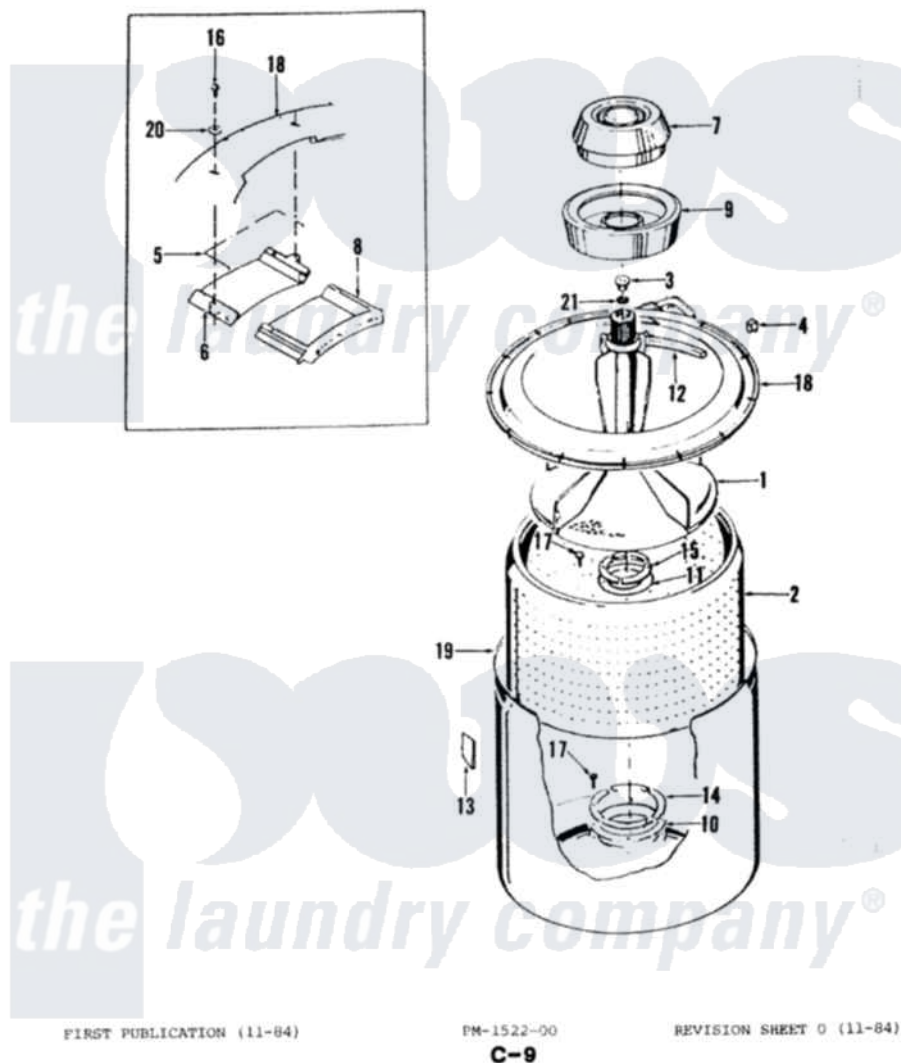

Magic Chef W20DN3 05 - TUB

Magic Chef [Residential Magic Chef W20DN3 Washer Parts](#) Parts Diagram 05 - TUB
 Click on the part number to view part

Item	Original Part Number	Replaced By	Status	Part Description
1	33-5983		Not Available	AGITATOR
2	33-9566	33-9500N		Basket Kit
3	33-6241			Cap
4	25-7748			Clip
5	33-6521		Not Available	CLIP
6	33-8265		Not Available	DISPENSER BASE
7	33-7507	LA-1012		Lint Filter Kit
8	33-8264		Not Available	DISPENSER ASSEMB
9	33-6107	LA-1012		Lint Filter Kit
10	33-6905			Gasket
11	33-8959			Gasket
12	33-3055			Gasket
13	33-3232	35-0538		Pad
14	33-8800	33-8800K		Plate
15	33-8799		Not Available	REINF PLATE
16	25-7082	400022-1		Screw

17	25-7783	4356852	Screw
18	33-6524		Tub Top
19	33-9392	Not Available	TUB ASSEMBLY
20	25-7224	Not Available	FLAT WASHER
21	25-7330		Rubber Washer