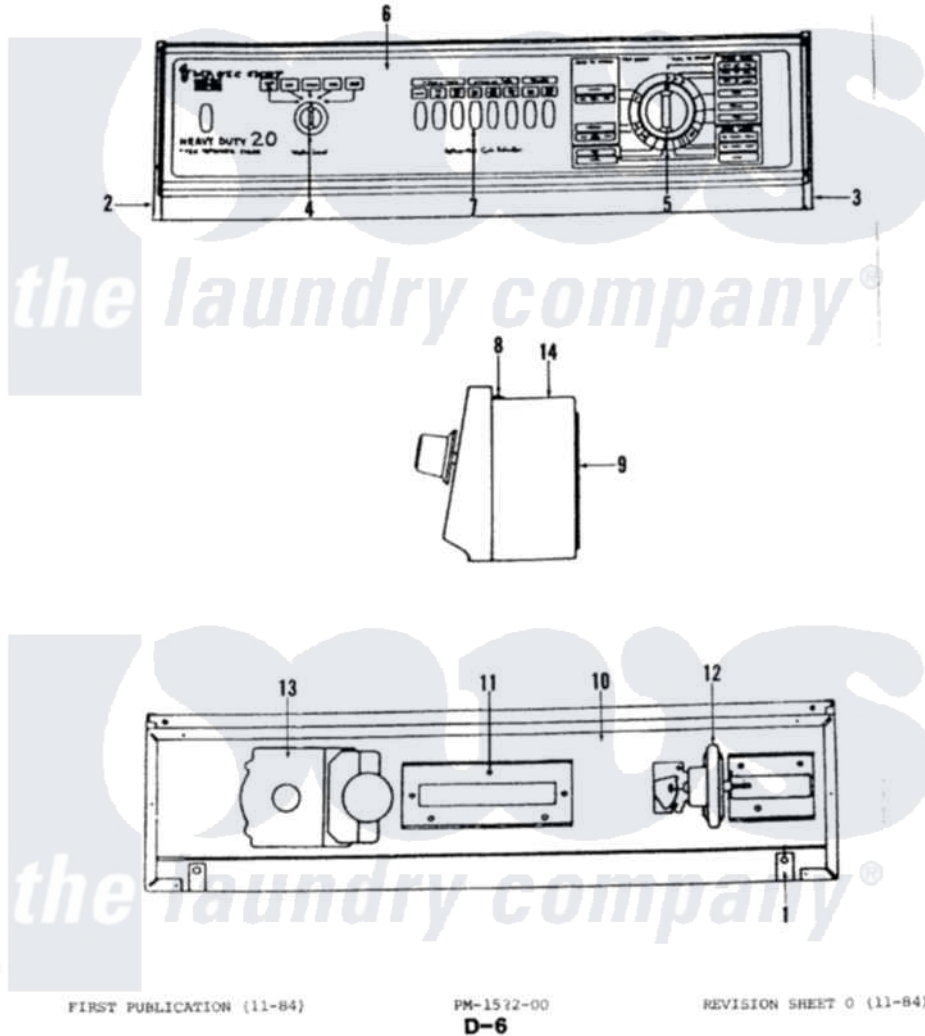

Magic Chef W20DN4 02 - CONTROL PANEL

Magic Chef [Residential Magic Chef W20DN4 Washer Parts](#) Parts Diagram 02 - CONTROL PANEL
 Click on the part number to view part

Item	Original Part Number	Replaced By	Status	Part Description
1	25-7461		Not Available	CLIP
2	33-6765			LH End Cap
3	33-6766			RH End Cap
4	33-9618		Not Available	SELECTOR KNOB
5	33-9129	RA43882-2		Timer
"	33-9634			Knob Assembly
6	33-9917		Not Available	CONTRL PANEL
7	25-7496	25-7760		Screw
"	83-0215		Not Available	CYCLE BUTTON
8	25-0205	216412		Screw, Bracket To Timer
"	25-3092	90767		Screw, 8A X 3/8 HeX Washer Head Tapping
"	25-6044			Set Screw
"	25-7649	910187		Screw
9	33-8909		Not Available	SHIELD
10	33-9367		Not Available	SHIELD
11	33-9989		Not Available	SELECTOR SWITCH

"	33-9989	Not Available	SELECTOR SWITCH
"	33-9989	Not Available	SELECTOR SWITCH
12	33-9732		Pressure Switch
13	25-0129	Not Available	CODE H
"	33-9839	Not Available	TIMER
14	33-9668	Not Available	WRAPPER