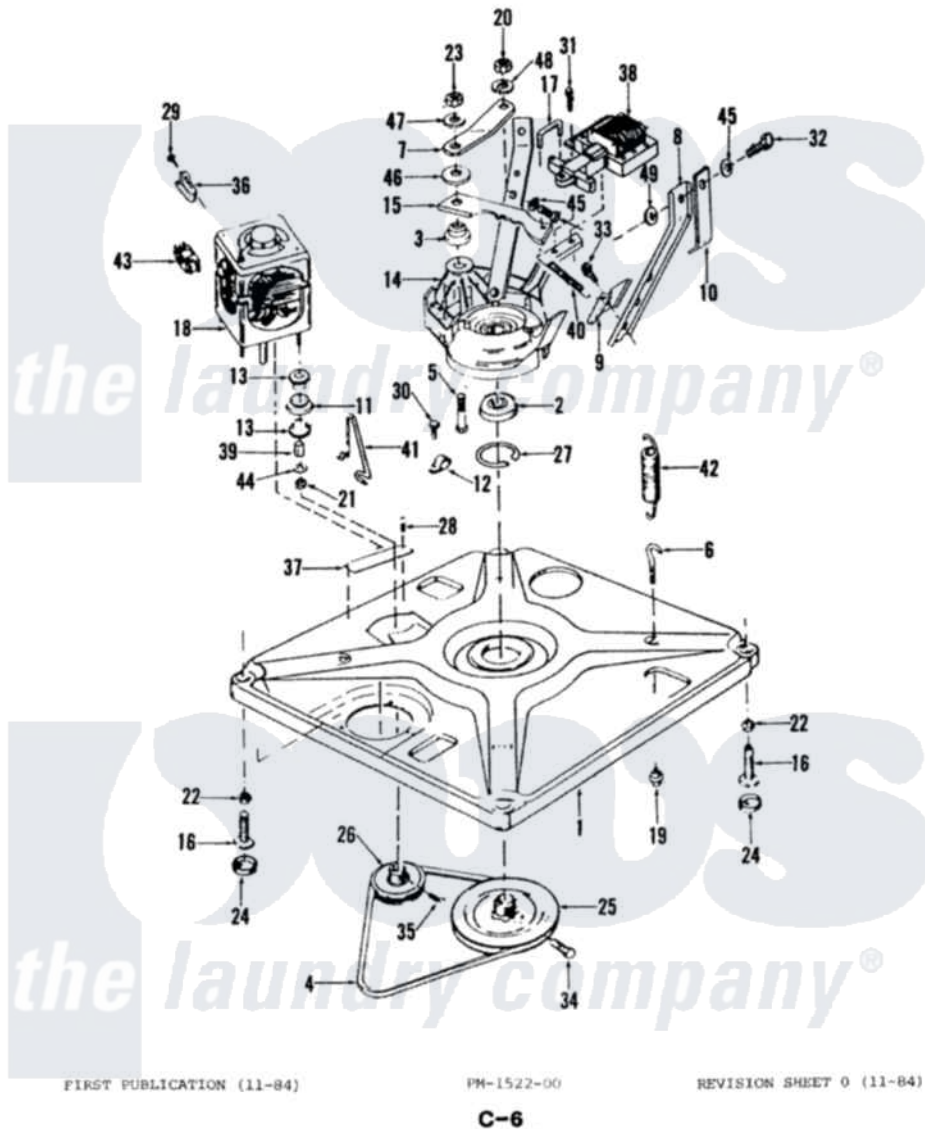

# Magic Chef W20DY3 01 - BASE & DRIVE

Magic Chef [Residential Magic Chef W20DY3 Washer Parts](#) Parts Diagram 01 - BASE & DRIVE  
 Click on the part number to view part

Item	Original Part Number	Replaced By	Status	Part Description
1	33-9617		Not Available	BASE/TRI-POINT
2	63-5225	<a href="#">21001840</a>		Bearing
3	33-8335	<a href="#">33-9966</a>		Brk Ltch Bearng
4	33-9787	<a href="#">35-0425</a>		Belt
5	25-7790		Not Available	HEX HD BOLT
6	<a href="#">25-7365</a>			Eye Bolt
7	33-9554		Not Available	SUPPORT BRACE
8	<a href="#">33-9569</a>			Tub Brace
9	33-9391		Not Available	BRACKET
10	<a href="#">33-6880</a>			Bracket
11	33-9139	<a href="#">LA-1040</a>		Motor Gromme
12	25-7265		Not Available	WIRING CLAMP
13	33-9136		Not Available	BUSHING
14	<a href="#">33-9579</a>			Susp Housing
15	33-4287N		Not Available	BRAKE LATCH KIT
"	33-9520		Not Available	BRAKE LATCH