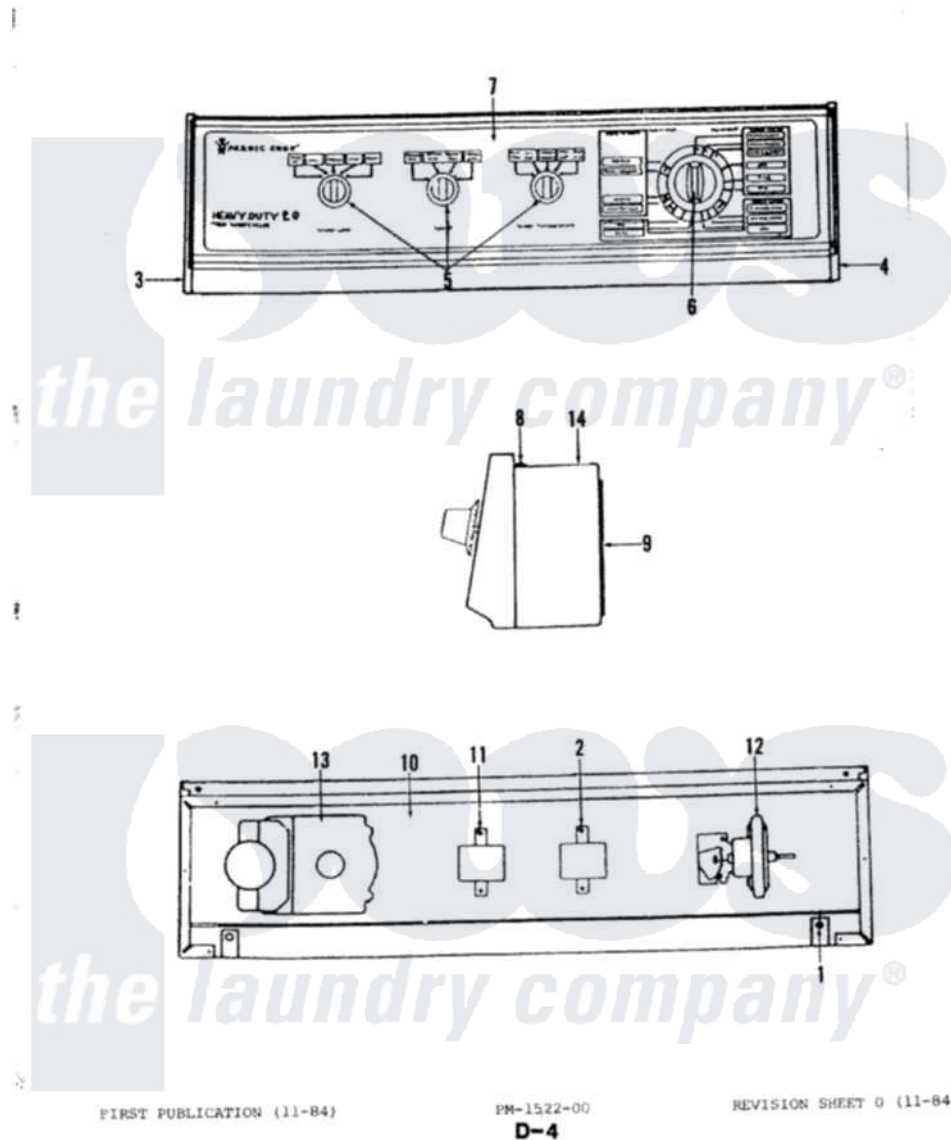

Magic Chef W20DY3 02 - CONTROL PANEL

Magic Chef [Residential Magic Chef W20DY3 Washer Parts](#) Parts Diagram 02 - CONTROL PANEL
 Click on the part number to view part

Item	Original Part Number	Replaced By	Status	Part Description
1	25-7461		Not Available	CLIP
2	33-7887			Switch
3	33-6765			LH End Cap
4	33-6766			RH End Cap
5	33-9618		Not Available	SELECTOR KNOB
6	33-9634			Knob Assembly
"	33-9129	RA43882-2		Timer
7	25-7496	25-7760		Screw
"	33-9959		Not Available	CONTRL PANEL
8	25-0205	216412		Screw, Bracket To Timer
"	25-3092	90767		Screw, 8A X 3/8 HeX Washer Head Tapping
"	25-6044			Set Screw
"	25-7649	910187		Screw
9	33-8909		Not Available	SHIELD
10	33-9367		Not Available	SHIELD
11	33-6937			Selector Switch

12	33-9732		Pressure Switch
13	25-0129	Not Available	CODE H
14	33-9668	Not Available	WRAPPER
"	33-9668-24	Not Available	WRAPPER
"	33-9668-25	Not Available	WRAPPER