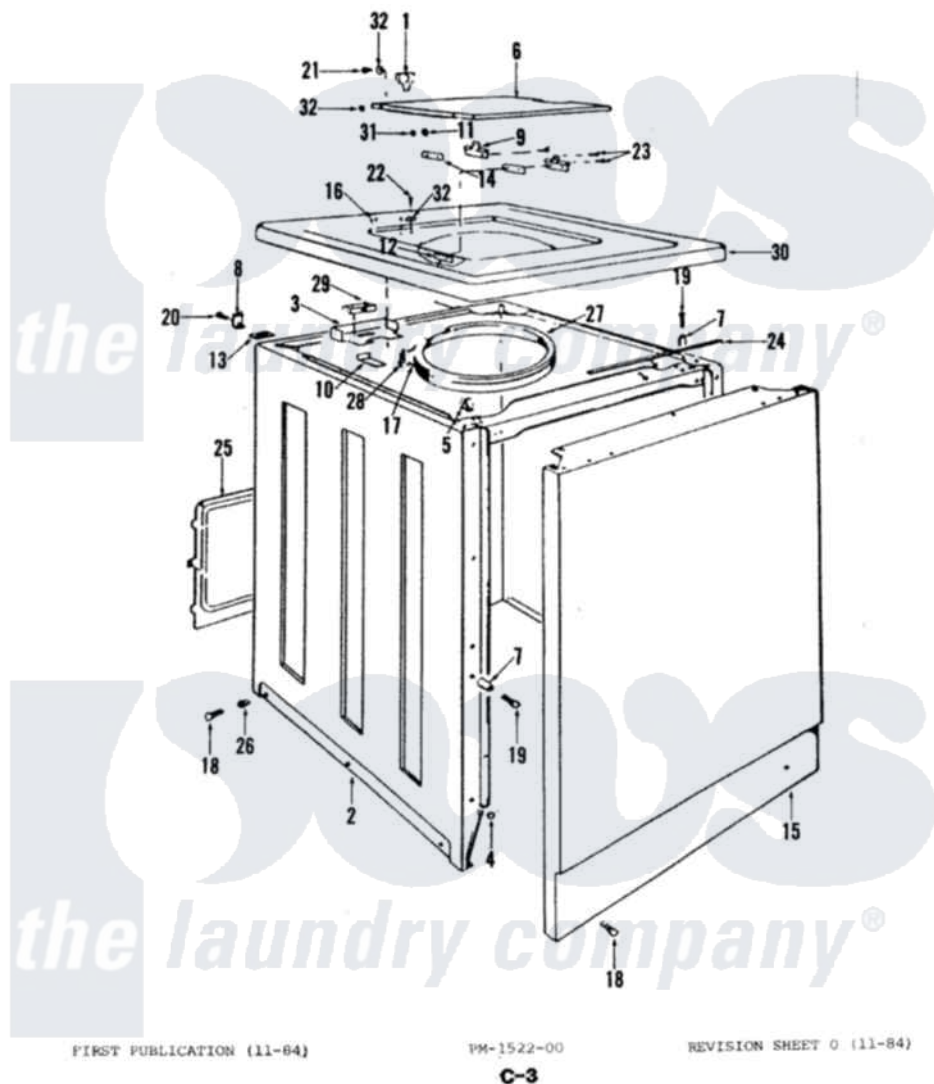

# Magic Chef W20DY3 03 - EXTERIOR

Magic Chef [Residential Magic Chef W20DY3 Washer Parts](#) Parts Diagram 03 - EXTERIOR  
 Click on the part number to view part

Item	Original Part Number	Replaced By	Status	Part Description
1	<a href="#">43-0057</a>			Actuator, Door Switch
2	33-6068-25		Not Available	CABINET BODY
3	33-8289	<a href="#">12001187</a>		Kit, Lid Switch Assembly
4	<a href="#">33-2653</a>			Bumper, Cabinet
5	<a href="#">25-7285</a>			Clip
6	33-7929-25		Not Available	CLOTHES DOOR
7	<a href="#">34-9701</a>			Guide, Cabinet
8	33-7450	<a href="#">35-2846</a>		Hinge, Cabinet Top
9	<a href="#">33-6956</a>			Hinge
10	33-8828	<a href="#">12001187</a>		Kit, Lid Switch Assembly
11	25-8057		Not Available	PLASTIC NUT
12	33-8058		Not Available	SPEEDNUT
13	<a href="#">33-0930</a>			Pad, Top Hinge
14	<a href="#">33-6957</a>			Hinge Pad
16	<a href="#">33-2653</a>			Bumper, Cabinet
17	33-6093		Not Available	RETAINING RING

18	25-7001	<a href="#">308685</a>		Side Trim )
19	<a href="#">25-6109</a>			Screw
20	25-7732	<a href="#">681414</a>		Screw, 10AB X 1/2
21	<a href="#">25-7438</a>			Screw
22	25-7463	<a href="#">7101P012-60</a>		Screw
"	25-7458	<a href="#">308685</a>		Side Trim )
23	25-7455	<a href="#">99002757</a>		Screw
24	33-9948		Not Available	CUSHION STRIP
25	33-8687		Not Available	REAR SHIELD
26	33-2088		Not Available	SLEEVE
27	33-6092		Not Available	SPLASH GUARD
28	<a href="#">33-0767</a>			Spring
29	33-9064	<a href="#">12001187</a>		Kit, Lid Switch Assembly
30	33-9362-25		Not Available	CABINET TOP
31	25-7086	<a href="#">Y0308025</a>		Washer, Stainless Steel
32	<a href="#">25-7436</a>			Nylite Washer