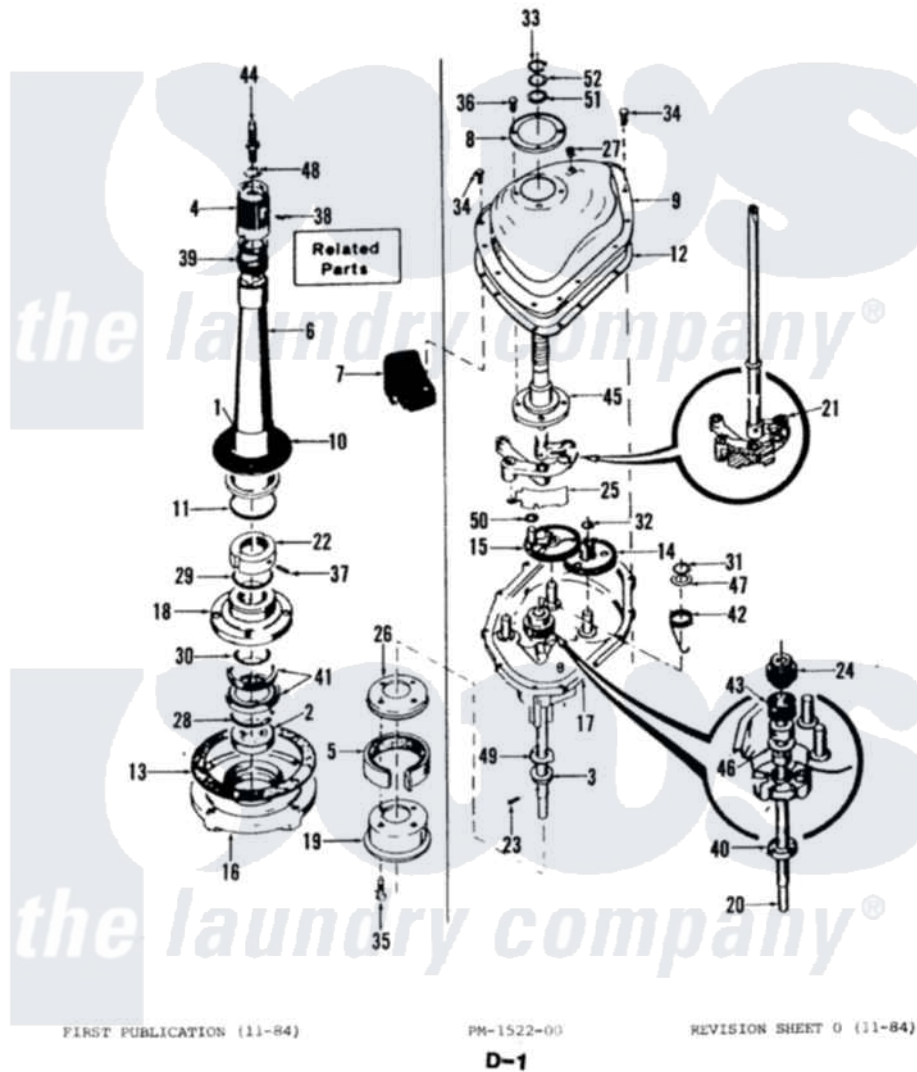

# Magic Chef W20DY3 04 - TRANSMISSION

Magic Chef Residential Magic Chef W20DY3 Washer Parts Parts Diagram 04 - TRANSMISSION  
 Click on the part number to view part

Item	Original Part Number	Replaced By	Status	Part Description
1	<a href="#">33-6790</a>			Bearing, Agitator
2	33-0260	<a href="#">35-2205</a>		Bearing, Spin
3	<a href="#">33-4944</a>			Bearing
4	33-9729		Not Available	DRIVE BLOCK ASM
5	33-4285N	<a href="#">LA-1002</a>		Transmission Housing Kit
"	33-9686	<a href="#">35-0483</a>		Band and Lning Assembly
"	LA-1000		Not Available	BRAKE KIT
6	33-4283N		Not Available	CENTERPOST KIT
"	33-9498		Not Available	CENTERPOST ASM
"	33-9023N		Not Available	CLUTCH ASM
7	33-8767	<a href="#">LA-1009</a>		Counterwei
8	<a href="#">33-7187</a>			Covr Reinforcmt
9	33-7182		Not Available	TRANSM COVER
10	<a href="#">33-9461</a>			Gasket
11	<a href="#">33-8718</a>			Gasket
12	33-9366		Not Available	COVER GASKET