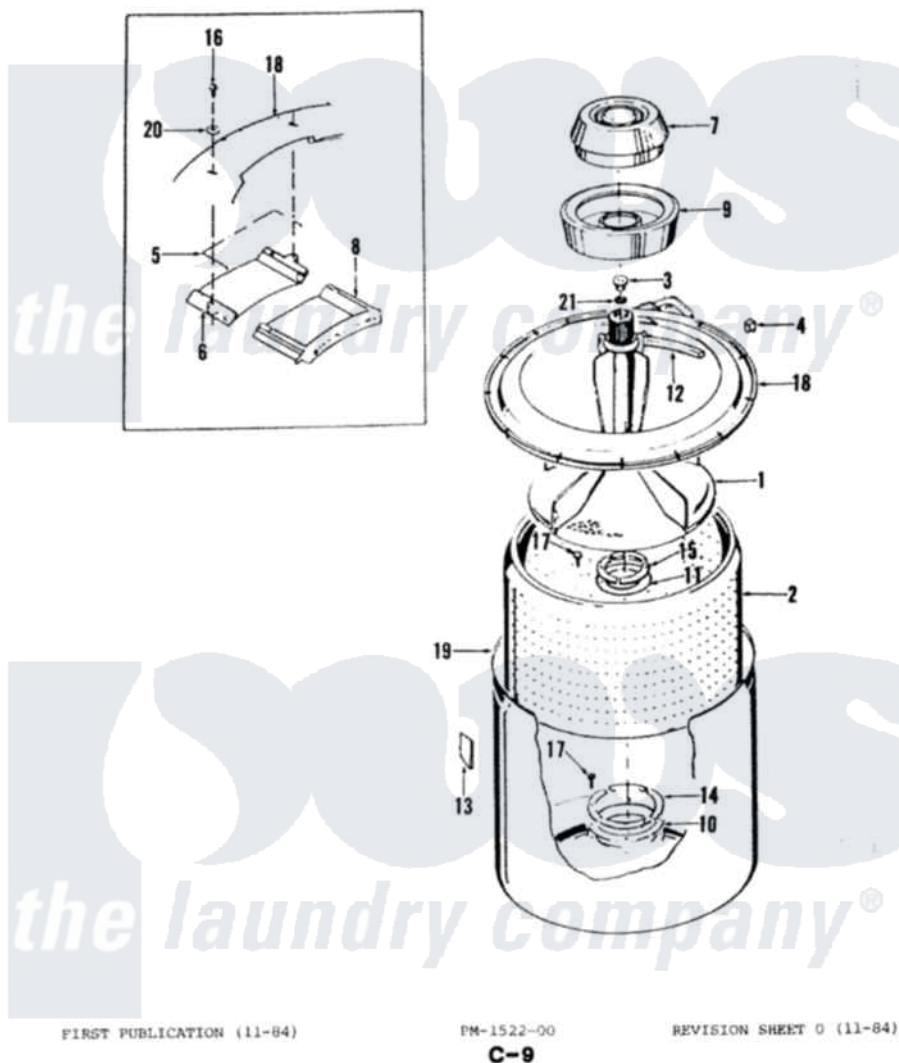

Magic Chef W20DY3 05 - TUB

Magic Chef [Residential Magic Chef W20DY3 Washer Parts](#) Parts Diagram 05 - TUB
 Click on the part number to view part

Item	Original Part Number	Replaced By	Status	Part Description
1	33-5983		Not Available	AGITATOR
2	33-9566	33-9500N		Basket Kit
3	33-6241			Cap
4	25-7748			Clip
5	33-6521		Not Available	CLIP
6	33-8265		Not Available	DISPENSER BASE
7	33-7507	LA-1012		Lint Filter Kit
8	33-8264		Not Available	DISPENSER ASSEMB
9	33-6107	LA-1012		Lint Filter Kit
10	33-6905			Gasket
11	33-8959			Gasket
12	33-3055			Gasket
13	33-3232	35-0538		Pad
14	33-8800	33-8800K		Plate
15	33-8799		Not Available	REINF PLATE
16	25-7082	400022-1		Screw

17	25-7783	4356852	Screw
18	33-6524		Tub Top
19	33-9392	Not Available	TUB ASSEMBLY
20	25-7224	Not Available	FLAT WASHER
21	25-7330		Rubber Washer