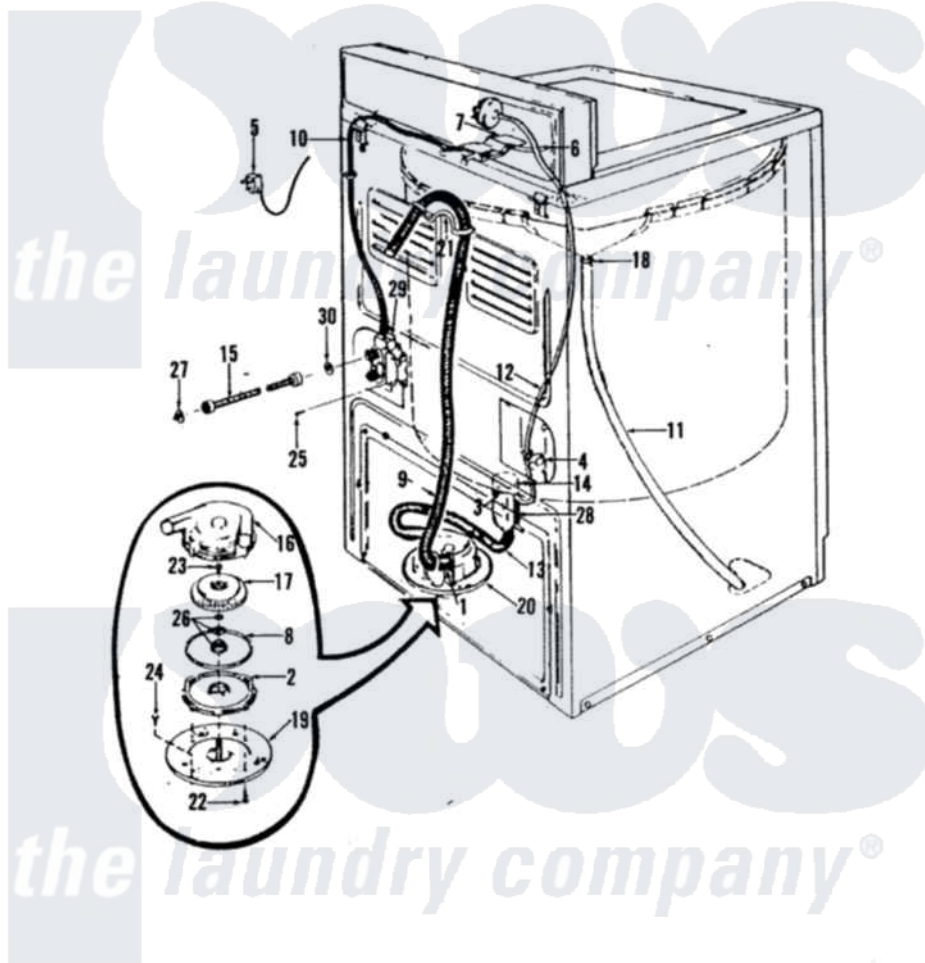

Magic Chef W20DY3 06 - WATER CARRYING

FIRST PUBLICATION (11-84)

PM-1522-00

REVISION SHEET 0 (11-84)

C-11

Magic Chef [Residential Magic Chef W20DY3 Washer Parts](#) Parts Diagram 06 - WATER CARRYING
 Click on the part number to view part

Item	Original Part Number	Replaced By	Status	Part Description
1	33-9536			Hose Adapter
2	33-6029	35-6467		Pump Assem
3	25-7003			Clamp
"	25-7797	285655		Clamp, Hose
4	33-6099			Clamp
"	25-6049	596669		Clamp, Manifold
5	33-3939		Not Available	SERVICE CORD
6	33-6038		Not Available	FLUME EXT
7	33-6686		Not Available	FLUME
8	33-6032			Gasket
9	33-9535	211704		Hose, Drain
10	33-6689		Not Available	INLET HOSE
11	33-9494		Not Available	OVERFLOW HOSE
12	33-6714		Not Available	PRES SW HOSE
13	33-6091			Hose
14	33-3633		Not Available	HOSE

15	33-7891	89503		Hose-Inlet
16	33-6030		Not Available	PUMP HOUSING
17	33-6033	35-0010		Impeller
18	33-1389		Not Available	INSULATION
19	33-6035		Not Available	PLATE & PULLEY ASSY.
20	33-6027	35-6467		Pump Assem
21	33-9537	22003814		Retainer, Drain Hose
"	33-7058		Not Available	SUB 36-1456
22	25-7405	3196164		Screw
23	25-7418	33001178		Back, Tumbler
24	25-7419		Not Available	SCREW
25	25-7101	3351614		Screw, Gearcase Cover Mounting
26	33-6360		Not Available	SEAL ASM
27	33-7313	33-4264N		Strainer And Washer Kit
28	33-7314			Sump Assembly
29	33-7044	35-2374N		Valve, Water
30	25-7048			Washer