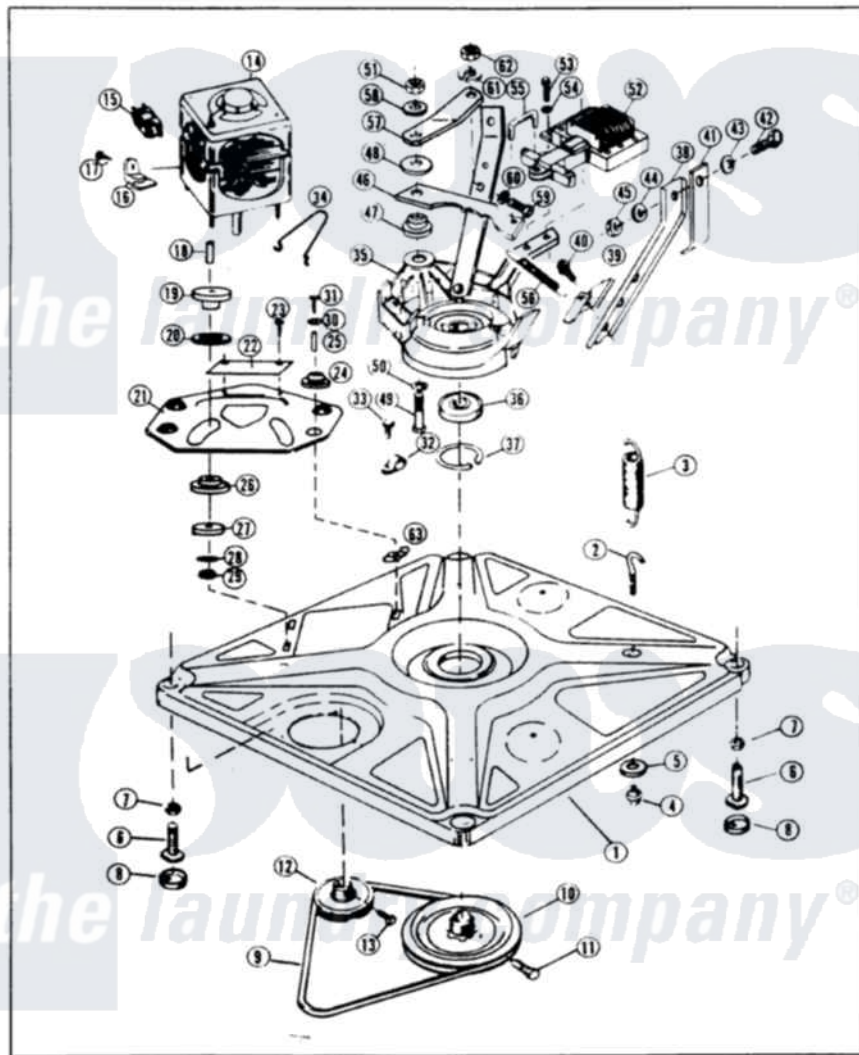

# Magic Chef W20EA2 01 - BASE & DRIVE

MAGIC CHEF W20EN-2 BASE & DRIVE

Issued 2/88

Magic Chef [Residential Magic Chef W20EA2 Washer Parts](#) Parts Diagram 01 - BASE & DRIVE  
Click on the part number to view part

Item	Original Part Number	Replaced By	Status	Part Description
1	<a href="#">35-0058</a>			Base Assembly
2	<a href="#">25-7365</a>			Eye Bolt
3	33-9553		Not Available	SPRING
4	<a href="#">25-7362</a>			Anchor Nut
5	25-7727		Not Available	FLAT WASHER
6	<a href="#">35-0771</a>			Leveling Leg
"	33-0679	<a href="#">35-0771</a>		Leveling Leg
7	25-7032	<a href="#">25-7915</a>		Hex Nut
8	34-0062	<a href="#">25001119</a>		Foot And Pad Assembly
9	35-0465		Not Available	DRIVE BELT
10	33-9374		Not Available	DRIVE PULLEY
11	25-7361		Not Available	SET SCREW
12	33-9952		Not Available	MOTOR PULLEY
13	<a href="#">25-7117</a>			Set Screw
14	<a href="#">LA-1010</a>			Motor Kit
15	35-0259		Not Available	MOTOR SWITCH