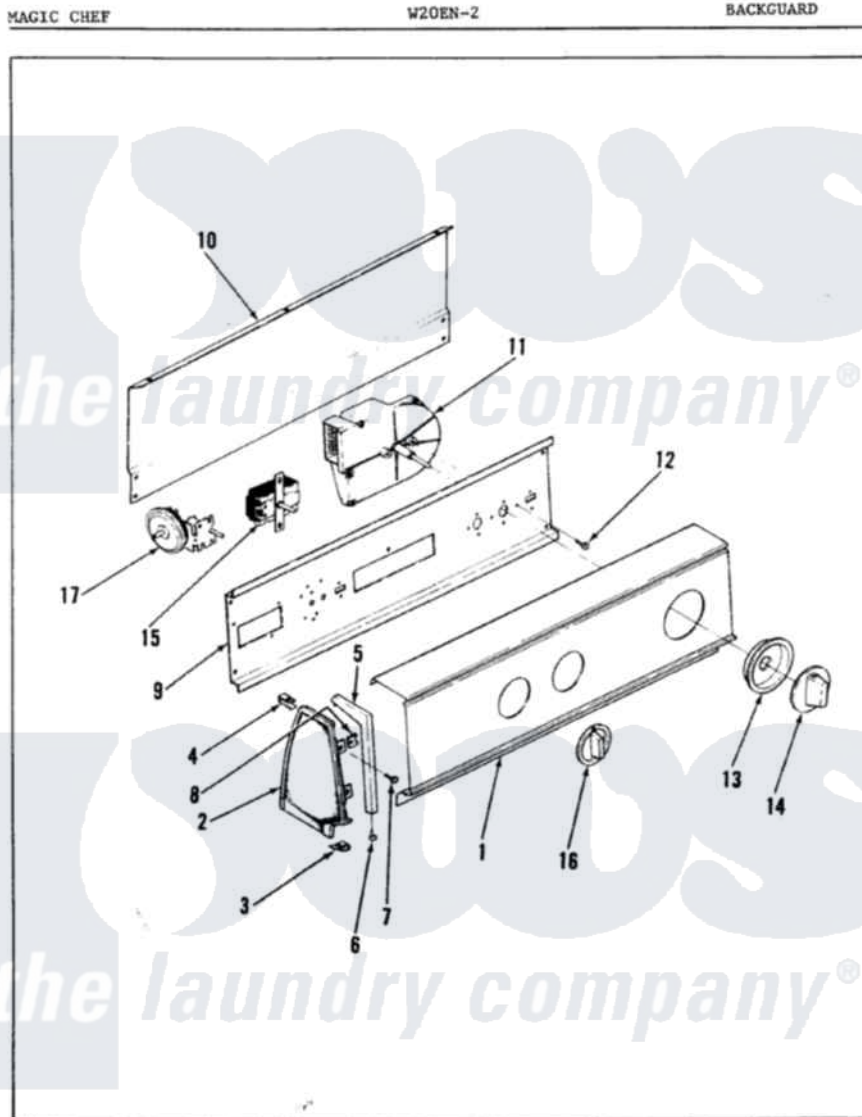

Magic Chef W20EA2 02 - CONTROL PANEL

Issued 2/88

Magic Chef [Residential Magic Chef W20EA2 Washer Parts](#) Parts Diagram 02 - CONTROL PANEL
 Click on the part number to view part

Item	Original Part Number	Replaced By	Status	Part Description
1	35-0754		Not Available	CONTROL PANEL
2	25-7649	910187		Screw
"	25-7702			Speedclip, End Cap To Control Panel
"	53-0265			LH Endcap
"	53-0264			RH Endcap
3	34-9487		Not Available	PLATE, REINFORCEMENT
"	25-7697	25-2219		Screw
"	25-7851			Speedclip, End Cap To Top
4	25-7435	33002917		Screw, No.10-16
"	25-7852			Speedclip, Rr Shld To End Cap
5	53-0277		Not Available	TRIM, END CAP (RT)
"	53-0278		Not Available	TRIM, END CAP (LT)
6	25-7760			Screw
7	25-3092	90767		Screw, 8A X 3/8 HeX Washer Head Tapping

8	25-7702		Speedclip, End Cap To Control Panel
9	53-0365	53-1676	Shield, Control
10	25-7583		Not Available PLASTIC NUT
"	25-3457		Screw, Sems
"	25-3092	90767	Screw, 8A X 3/8 HeX Washer Head Tapping
"	53-0268	21001460	Shield, Rear
11	35-0491		Timer
12	25-0088	489483	Screw 10-32 X 1/2
13	35-0318		Not Available HUB/SKIRT ASM
14	35-0498	12500058	Knob Ski
15	35-0119		Rotary Switch
"	25-3092	90767	Screw, 8A X 3/8 HeX Washer Head Tapping
16	35-0168		Not Available SELECTOR KNOB
17	35-0782		Pressure Switch
"	25-3092	90767	Screw, 8A X 3/8 HeX Washer Head Tapping