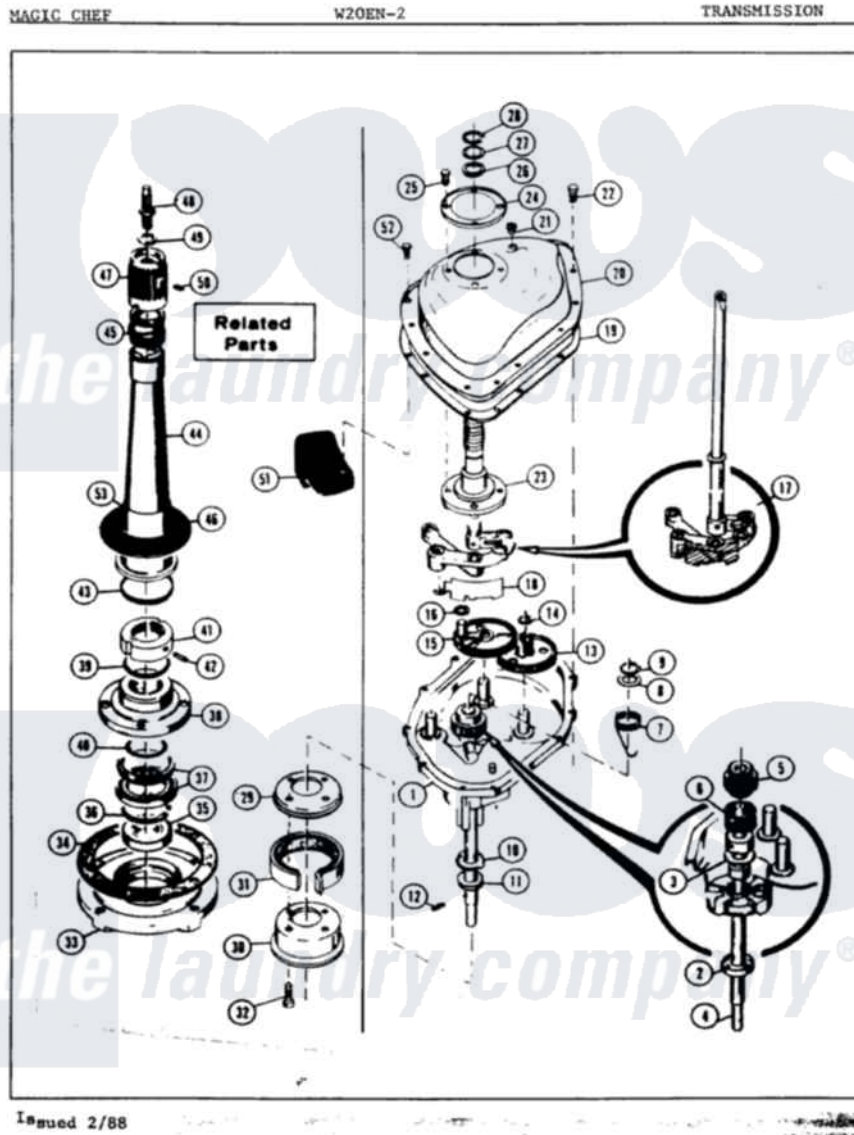

Magic Chef W20EA2 03 - TRANSMISSION

Magic Chef [Residential Magic Chef W20EA2 Washer Parts](#) Parts Diagram 03 - TRANSMISSION
 Click on the part number to view part

Item	Original Part Number	Replaced By	Status	Part Description
1	33-9986		Not Available	TRANSM HOUSING
"	LA-1033		Not Available	TRANSMISSION REPAIR KIT
2	33-9208		Not Available	SEAL
3	25-7274		Not Available	WASHER, STEEL
"	33-9023N		Not Available	CLUTCH ASM
4	33-9022		Not Available	DRIVE SHAFT
5	33-6115		Not Available	DRIVE PINION
6	33-3195		Not Available	SPRING
7	33-6114	33-6463		Spring
8	25-7415		Not Available	WASHER, FLAT
9	25-7847			Ring, Retaining
10	33-9217		Not Available	THRUST WASHER
11	33-4944			Bearing
12	25-6120		Not Available	PIN
13	35-0547			Cluster Gear
14	25-7853	25-7933		Ring, Retaining