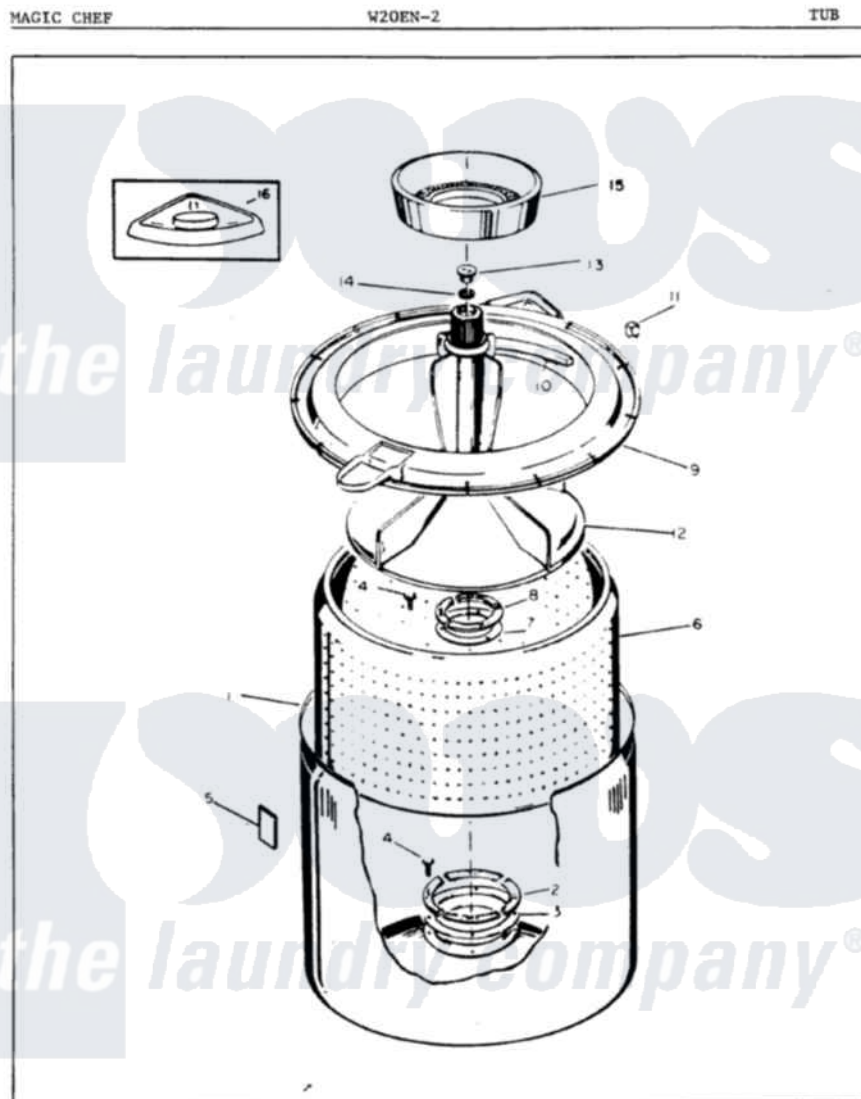

# Magic Chef W20EA2 04 - TUB

Issued 2/88

Magic Chef [Residential Magic Chef W20EA2 Washer Parts](#) Parts Diagram 04 - TUB  
 Click on the part number to view part

Item	Original Part Number	Replaced By	Status	Part Description
1	33-9392		Not Available	TUB ASSEMBLY
2	33-8800	<a href="#">33-8800K</a>		Plate
3	<a href="#">33-6905</a>			Gasket
4	25-7783	<a href="#">4356852</a>		Screw
5	<a href="#">35-0538</a>			Pad
6	35-0004		Not Available	BASKET ASM
7	<a href="#">33-8959</a>			Gasket
8	33-8799		Not Available	REINF PLATE
9	35-0537	<a href="#">35-0993</a>		Tub Top
10	<a href="#">33-3055</a>			Gasket
11	<a href="#">25-7748</a>			Clip
12	35-0049		Not Available	AGITATOR
13	<a href="#">33-6241</a>			Cap
14	<a href="#">25-7330</a>			Rubber Washer
15	33-9888		Not Available	LINT FILTER
16	33-9906	<a href="#">21001167</a>		Dispenser, Bleach