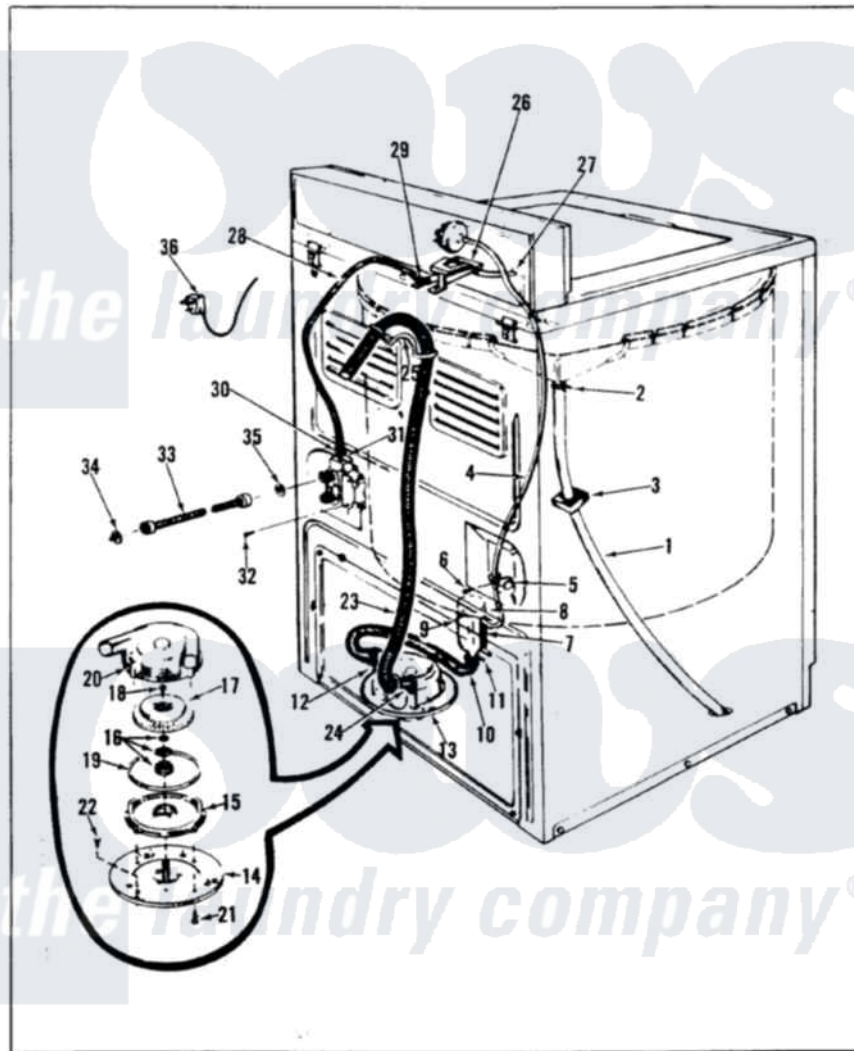

Magic Chef W20EA2 05 - WATER CARRYING

MAGIC CHEF

W20EN-2

WATER CARRYING

Issued 2/88

Magic Chef [Residential Magic Chef W20EA2 Washer Parts](#) Parts Diagram 05 - WATER CARRYING

[Click on the part number to view part](#)

Item	Original Part Number	Replaced By	Status	Part Description
1	35-0059		Not Available	OVERFLOW HOSE
2	25-6057		Not Available	HOSE CLAMP
3	35-0706		Not Available	PAD, FOAM
4	25-7796	596669		Clamp, Manifold
"	33-6714		Not Available	PRES SW HOSE
5	33-6099			Clamp
7	33-7314			Sump Assembly
8	33-3633		Not Available	HOSE
9	25-7003			Clamp
10	33-6091			Hose
11	25-6066		Not Available	HOSE CLAMP
12	25-6055		Not Available	HOSE CLAMP
13	35-0008	35-6467		Pump Assem
14	33-6035		Not Available	PLATE & PULLEY ASSY.
15	33-6029	35-6467		Pump Assem
16	35-0707			Seal, Seat And "O" Ring

17	35-0010		Impeller
18	25-7418	33001178	Back, Tumbler
19	33-6032		Gasket
20	35-0009		Pump Housing
21	25-7405	3196164	Screw
22	25-7419		Not Available
			SCREW
23	33-9535	211704	Hose, Drain
24	33-9536		Hose Adapter
25	33-9537	22003814	Retainer, Drain Hose
"	25-7797	285655	Clamp, Hose
26	25-7086	Y0308025	Washer, Stainless Steel
"	33-8057		Not Available
			PLASTIC NUT
"	25-3092	90767	Screw, 8A X 3/8 HeX Washer Head Tapping
"	33-9830		Not Available
			INLET FLUME
27	33-6038		Not Available
			FLUME EXT
28	35-0541		Not Available
			WATR INLET HOSE
29	25-7867	596669	Clamp, Manifold
30	25-7866	489503	Clamp
31	35-0085	35-2374N	Valve, Water
"	33-7058		Not Available
			SUB 36-1456
32	25-7851		Speedclip, End Cap To Top
33	33-7891	89503	Hose-Inlet
34	33-7313	33-4264N	Strainer And Washer Kit
35	25-7048		Washer
36	35-0680		Not Available
			CORD, POWER