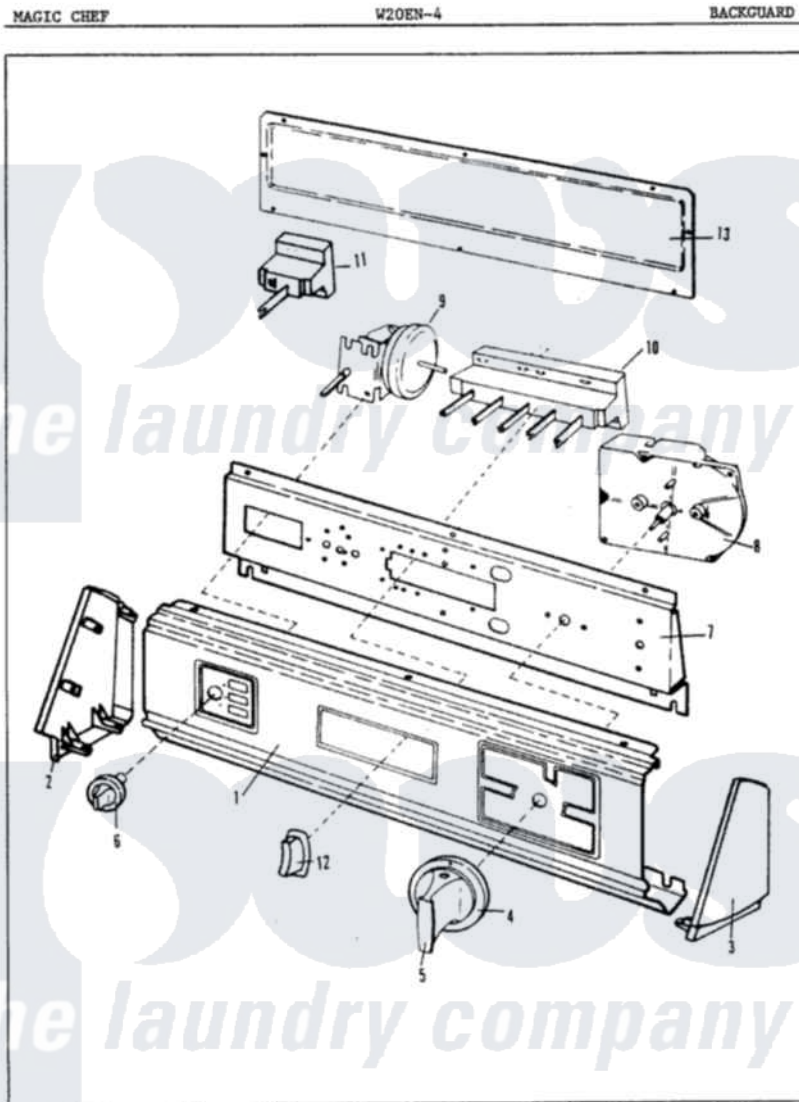

Magic Chef W20EA4 02 - CONTROL PANEL

Issued 4/86

C-1

Magic Chef [Residential Magic Chef W20EA4 Washer Parts](#) Parts Diagram 02 - CONTROL PANEL
 Click on the part number to view part

Item	Original Part Number	Replaced By	Status	Part Description
1	25-7793			Screw
"	35-0265		Not Available	CONTROL PANEL
2	53-0265			LH Endcap
3	25-7760			Screw
"	53-0278		Not Available	TRIM, END CAP (LT)
"	25-7702			Speedclip, End Cap To Control Panel
"	53-0264			RH Endcap
"	53-0277		Not Available	TRIM, END CAP (RT)
4	35-0384	12500058		Knob Ski
5	35-0498	12500058		Knob Ski
"	35-0149		Not Available	TIMER KNOB
"	25-6044			Set Screw
6	35-0452		Not Available	SELECTOR KNOB
7	53-0267		Not Available	CONTROL SHIELD
"	25-3092	90767		Screw, 8A X 3/8 HeX Washer Head Tapping

8	25-0088	489483		Screw 10-32 X 1/2
"	35-0157			Timer
"	35-0489	35-0728		Timer
"	35-0116			Timer Motor 3/5 RPM
9	35-0112	35-0782		Pressure Switch
"	25-3092	90767		Screw, 8A X 3/8 HeX Washer Head Tapping
10	25-3092	90767		Screw, 8A X 3/8 HeX Washer Head Tapping
"	33-9989		Not Available	SELECTOR SWITCH
"	33-8540		Not Available	SWITCH PAD
"	33-6620		Not Available	BRACKET
"	25-7713		Not Available	SCREW
11	25-7712		Not Available	SCREW
"	33-6621		Not Available	BRACKET, SWITCH
"	33-9914			PB Switch
"	33-8541		Not Available	SWITCH PAD
12	35-0385			Pushbutton
13	25-7851			Speedclip, End Cap To Top
"	25-7852			Speedclip, Rr Shld To End Cap
"	25-7697	25-2219		Screw
"	25-7592		Not Available	SCREW
"	25-3092	90767		Screw, 8A X 3/8 HeX Washer Head Tapping
"	34-9487		Not Available	PLATE, REINFORCEMENT
"	53-0268	21001460		Shield, Rear