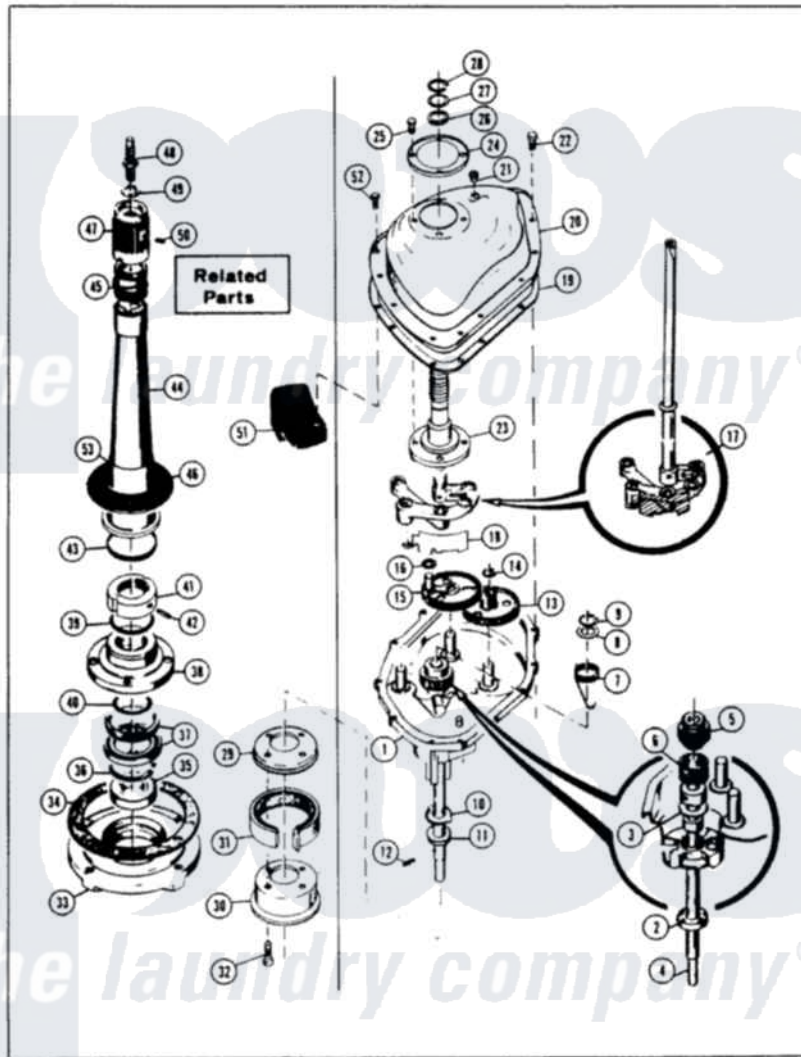

Magic Chef W20EA4 03 - TRANSMISSION

MAGIC CHEF W20EN-4 TRANSMISSION

Issued 4/86

B-12

Magic Chef [Residential Magic Chef W20EA4 Washer Parts](#) Parts Diagram 03 - TRANSMISSION
 Click on the part number to view part

Item	Original Part Number	Replaced By	Status	Part Description
1	35-0630		Not Available	TRANSMISSION
"	33-9986		Not Available	TRANSM HOUSING
2	33-9208		Not Available	SEAL
3	33-9023N		Not Available	CLUTCH ASM
"	25-7274		Not Available	WASHER, STEEL
4	33-9022		Not Available	DRIVE SHAFT
5	33-6115		Not Available	DRIVE PINION
6	33-3195		Not Available	SPRING
7	33-6463			Spring
8	25-7415		Not Available	WASHER, FLAT
9	25-7173		Not Available	25-7708
10	33-9217		Not Available	THRUST WASHER
11	33-4944			Bearing
12	25-6120		Not Available	PIN
13	33-3228	35-0547		Cluster Gear
14	25-7175	25-7933		Ring, Retaining