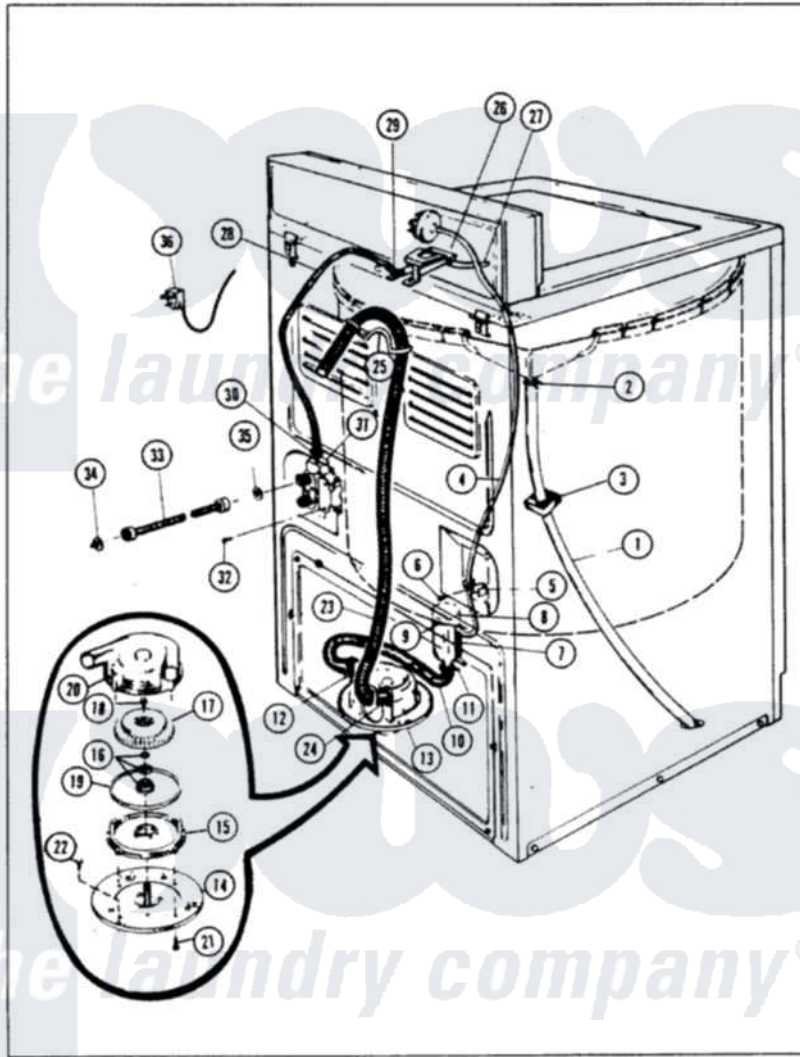

Magic Chef W20EA4 05 - WATER CARRYING

MAGIC CHEF W20EN-4 WATER CARRYING

Issued 4/86

B-10

Magic Chef [Residential Magic Chef W20EA4 Washer Parts](#) Parts Diagram 05 - WATER CARRYING
 Click on the part number to view part

Item	Original Part Number	Replaced By	Status	Part Description
1	35-0059		Not Available	OVERFLOW HOSE
2	W10124350		Not Available	NOT REQUIRED PART OR SEE NOTE (PURCHASE LOCALLY)
3	33-1389		Not Available	INSULATION
4	25-7796	596669		Clamp, Manifold
"	33-4090		Not Available	HOSE
5	33-6099			Clamp
6	W10124350		Not Available	NOT REQUIRED PART OR SEE NOTE (PURCHASE LOCALLY)
7	33-7314			Sump Assembly
8	33-3633		Not Available	HOSE
9	25-7003			Clamp
10	33-6091			Hose
11	W10124350		Not Available	NOT REQUIRED PART OR SEE NOTE (PURCHASE LOCALLY)
				NOT REQUIRED PART OR

12	W10124350		Not Available	SEE NOTE (PURCHASE LOCALLY)
13	35-0008	35-6467		Pump Assem
14	33-6035		Not Available	PLATE & PULLEY ASSY.
15	33-6029	35-6467		Pump Assem
16	33-6360		Not Available	SEAL ASM
17	35-0010			Impeller
18	25-7418	33001178		Back, Tumbler
19	33-6032			Gasket
20	35-0009			Pump Housing
21	25-7405	3196164		Screw
22	25-7419		Not Available	SCREW
23	33-9535	211704		Hose, Drain
24	33-9536			Hose Adapter
25	25-7797	285655		Clamp, Hose
"	33-9537	22003814		Retainer, Drain Hose
26	33-8057		Not Available	PLASTIC NUT
"	25-7086	Y0308025		Washer, Stainless Steel
"	33-9830		Not Available	INLET FLUME
"	25-7455	99002757		Screw
27	33-6038		Not Available	FLUME EXT
28	35-0541		Not Available	WATR INLET HOSE
29	25-7867	596669		Clamp, Manifold
30	25-7866	489503		Clamp
31	33-7058		Not Available	SUB 36-1456
"	35-0085	35-2374N		Valve, Water
32	25-7101	3351614		Screw, Gearcase Cover Mounting
33	33-7891	89503		Hose-Inlet
34	33-7313	33-4264N		Strainer And Washer Kit
35	25-7048			Washer
36	33-3939		Not Available	SERVICE CORD