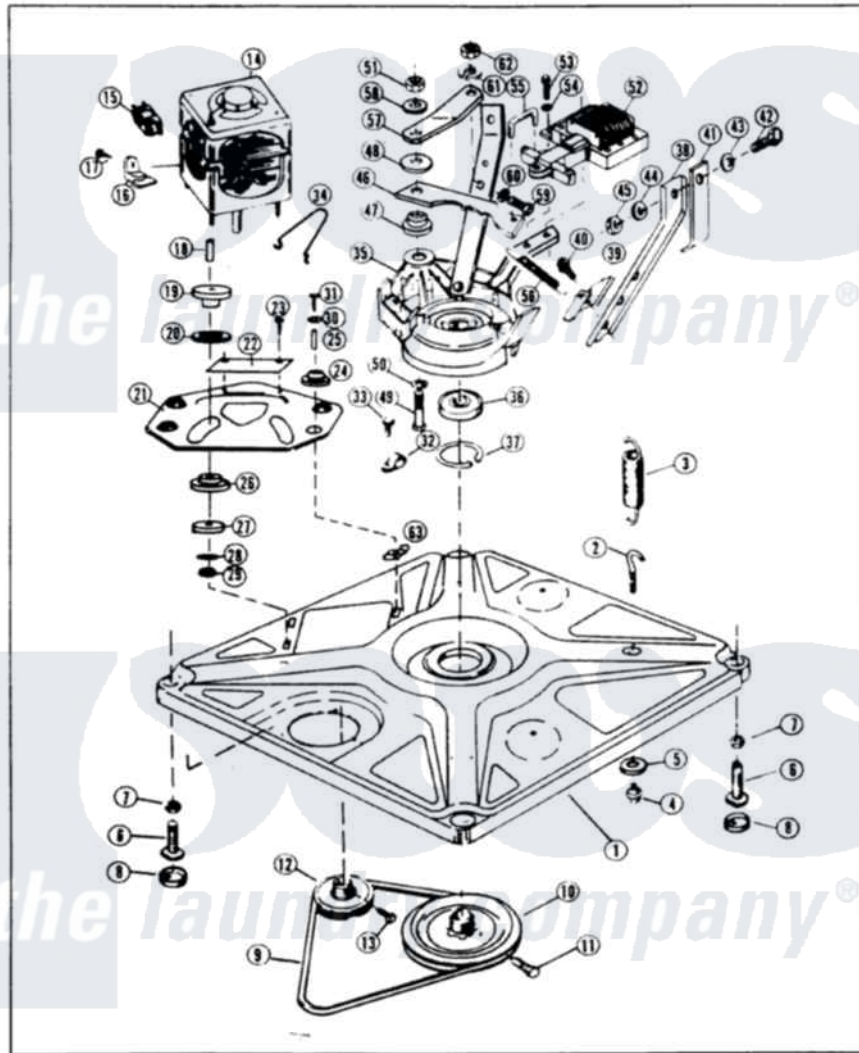

Magic Chef W20EN2 01 - BASE & DRIVE

MAGIC CHEF W20EN-2 BASE & DRIVE

Issued 2/88

Magic Chef [Residential Magic Chef W20EN2 Washer Parts](#) Parts Diagram 01 - BASE & DRIVE
Click on the part number to view part

Item	Original Part Number	Replaced By	Status	Part Description
1	35-0058			Base Assembly
2	25-7365			Eye Bolt
3	33-9553		Not Available	SPRING
4	25-7362			Anchor Nut
5	25-7727		Not Available	FLAT WASHER
6	35-0771			Leveling Leg
"	33-0679	35-0771		Leveling Leg
7	25-7032	25-7915		Hex Nut
8	34-0062	25001119		Foot And Pad Assembly
9	35-0465		Not Available	DRIVE BELT
10	33-9374		Not Available	DRIVE PULLEY
11	25-7361		Not Available	SET SCREW
12	33-9952		Not Available	MOTOR PULLEY
13	25-7117			Set Screw
14	LA-1010			Motor Kit
15	35-0259		Not Available	MOTOR SWITCH