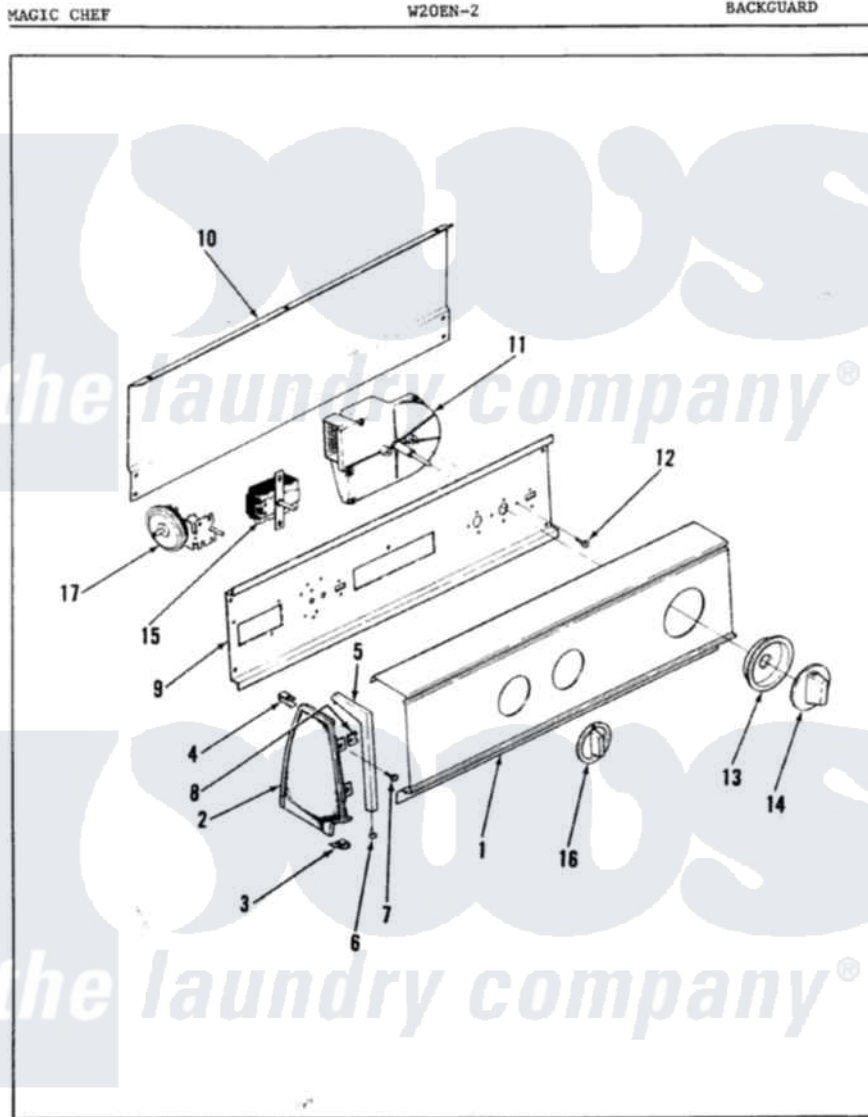

Magic Chef W20EN2 02 - CONTROL PANEL

Issued 2/88

Magic Chef [Residential Magic Chef W20EN2 Washer Parts](#) Parts Diagram 02 - CONTROL PANEL
 Click on the part number to view part

Item	Original Part Number	Replaced By	Status	Part Description
1	35-0754		Not Available	CONTROL PANEL
2	25-7649	910187		Screw
"	25-7702			Speedclip, End Cap To Control Panel
"	53-0265			LH Endcap
"	53-0264			RH Endcap
3	34-9487		Not Available	PLATE, REINFORCEMENT
"	25-7697	25-2219		Screw
"	25-7851			Speedclip, End Cap To Top
4	25-7435	33002917		Screw, No.10-16
"	25-7852			Speedclip, Rr Shld To End Cap
5	53-0277		Not Available	TRIM, END CAP (RT)
"	53-0278		Not Available	TRIM, END CAP (LT)
6	25-7760			Screw
7	25-3092	90767		Screw, 8A X 3/8 HeX Washer Head Tapping

8	25-7702		Speedclip, End Cap To Control Panel
9	53-0365	53-1676	Shield, Control
10	25-7583		Not Available PLASTIC NUT
"	25-3457		Screw, Sems
"	25-3092	90767	Screw, 8A X 3/8 HeX Washer Head Tapping
"	53-0268	21001460	Shield, Rear
11	35-0491		Timer
12	25-0088	489483	Screw 10-32 X 1/2
13	35-0318		Not Available HUB/SKIRT ASM
14	35-0498	12500058	Knob Ski
15	35-0119		Rotary Switch
"	25-3092	90767	Screw, 8A X 3/8 HeX Washer Head Tapping
16	35-0168		Not Available SELECTOR KNOB
17	35-0782		Pressure Switch
"	25-3092	90767	Screw, 8A X 3/8 HeX Washer Head Tapping