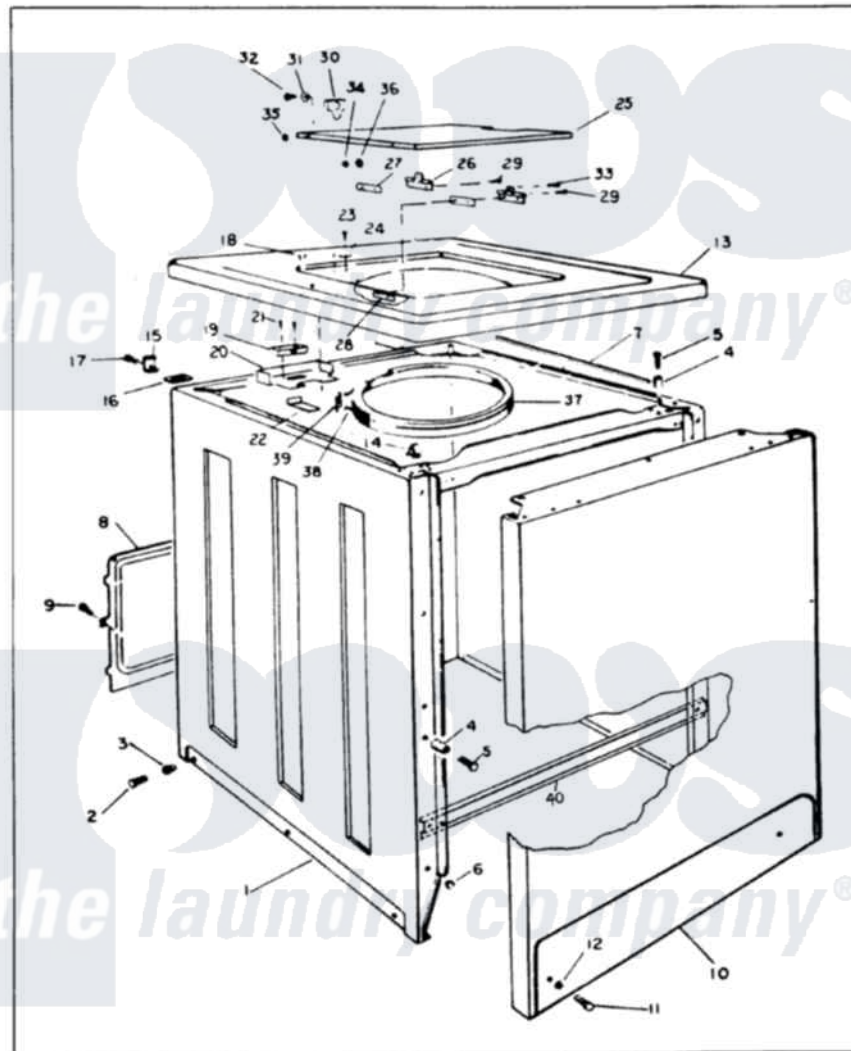

Magic Chef W20EN2 03 - EXTERIOR

MAGIC CHEF W20EN-2 EXTERIOR

Issued 2/88

Magic Chef [Residential Magic Chef W20EN2 Washer Parts](#) Parts Diagram 03 - EXTERIOR
 Click on the part number to view part

Item	Original Part Number	Replaced By	Status	Part Description
1	35-0061		Not Available	CABINET BODY
2	25-7001	308685		Side Trim)
3	25-7071		Not Available	LOCKWASHER
"	25-7458	308685		Side Trim)
"	33-2088		Not Available	SLEEVE
4	34-9701			Guide, Cabinet
5	25-6109			Screw
6	33-2653			Bumper, Cabinet
7	33-9948		Not Available	CUSHION STRIP
8	33-8687		Not Available	REAR SHIELD
9	25-2000		Not Available	SCREW
10	35-0056		Not Available	FRONT PANEL
11	25-7001	308685		Side Trim)
12	25-7071		Not Available	LOCKWASHER
13	35-0586		Not Available	CABINET TOP
14	25-7285			Clip

15	33-7450	35-2846	Hinge, Cabinet Top
16	33-0930		Pad, Top Hinge
17	25-7732	681414	Screw, 10AB X 1/2
18	33-2653		Bumper, Cabinet
19	33-9064	12001187	Kit, Lid Switch Assembly
20	33-8289	12001187	Kit, Lid Switch Assembly
21	25-7437	40040701	Screw, Tapping No.6b-20
22	33-9063	12001187	Kit, Lid Switch Assembly
23	25-7463	7101P012-60	Screw
24	25-7436		Nylite Washer
25	35-0581		Bumper, Door
"	33-7929	35-2103	Clother Door
26	33-6956		Hinge
27	33-6957		Hinge Pad
28	33-8058	Not Available	SPEEDNUT
29	25-7455	99002757	Screw
30	43-0057		Actuator, Door Switch
31	25-7436		Nylite Washer
32	25-7438		Screw
33	25-7455	99002757	Screw
34	25-7086	Y0308025	Washer, Stainless Steel
35	25-7436		Nylite Washer
36	25-8057	Not Available	PLASTIC NUT
37	35-0697	Not Available	SPLASHGUARD
38	33-6093	Not Available	RETAINING RING
39	33-0767		Spring
40	25-7752	3196169	Screw, Element
"	35-0663	Not Available	CABT BRACE