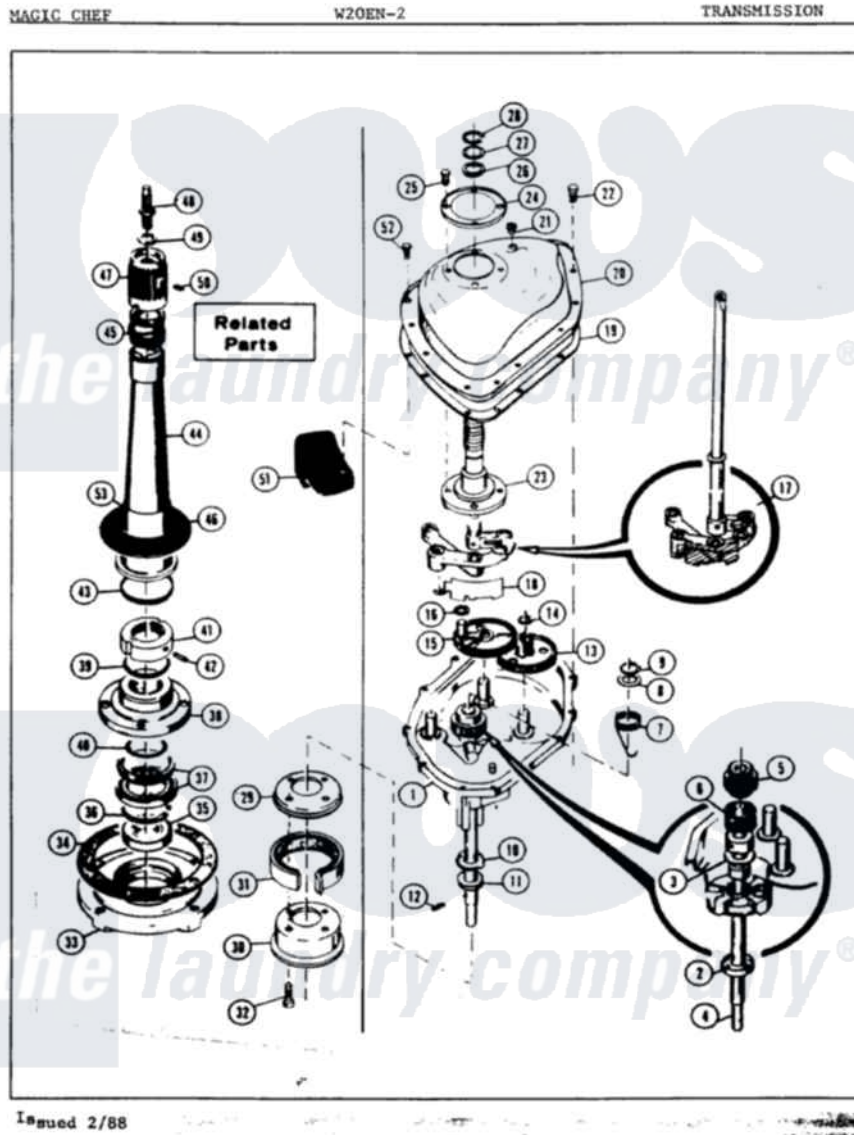

Magic Chef W20EN2 04 - TRANSMISSION

Magic Chef [Residential Magic Chef W20EN2 Washer Parts](#) Parts Diagram 04 - TRANSMISSION
 Click on the part number to view part

Item	Original Part Number	Replaced By	Status	Part Description
1	33-9986		Not Available	TRANSM HOUSING
"	LA-1033		Not Available	TRANSMISSION REPAIR KIT
2	33-9208		Not Available	SEAL
3	25-7274		Not Available	WASHER, STEEL
"	33-9023N		Not Available	CLUTCH ASM
4	33-9022		Not Available	DRIVE SHAFT
5	33-6115		Not Available	DRIVE PINION
6	33-3195		Not Available	SPRING
7	33-6114	33-6463		Spring
8	25-7415		Not Available	WASHER, FLAT
9	25-7847			Ring, Retaining
10	33-9217		Not Available	THRUST WASHER
11	33-4944			Bearing
12	25-6120		Not Available	PIN
13	35-0547			Cluster Gear
14	25-7853	25-7933		Ring, Retaining