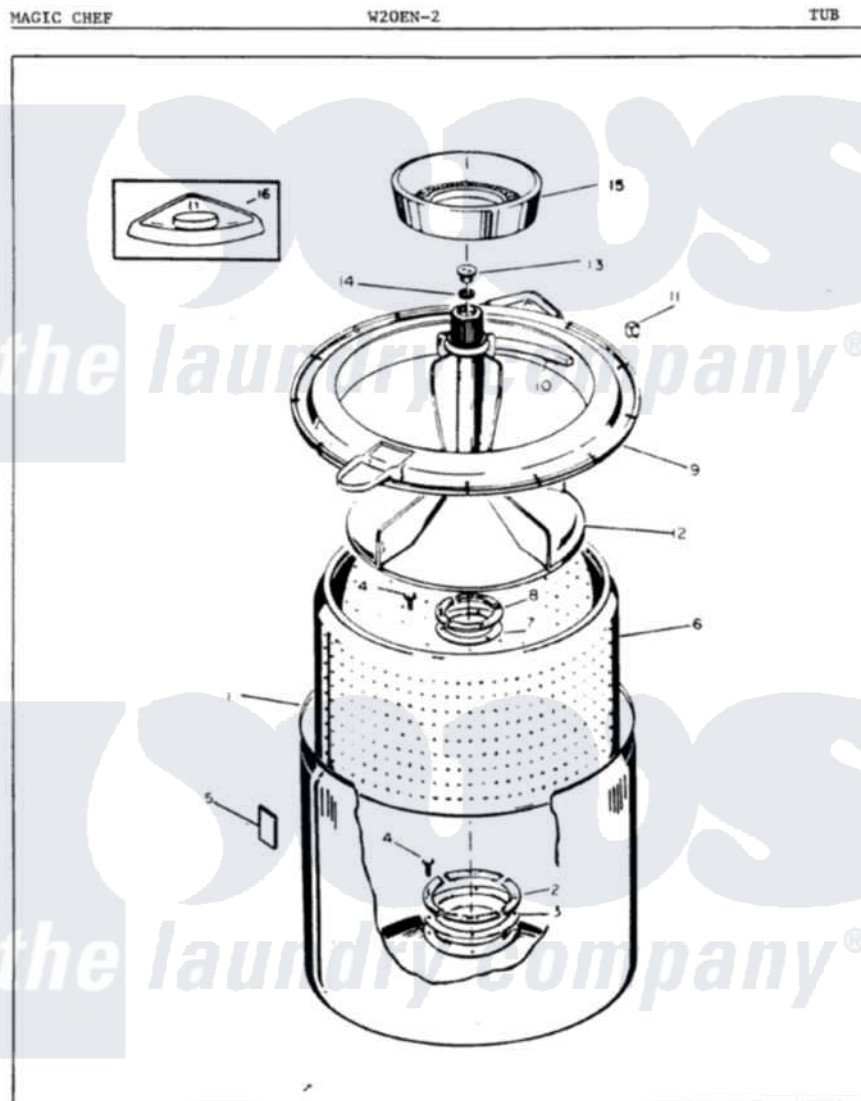

Magic Chef W20EN2 05 - TUB

Issued 2/88

Magic Chef [Residential Magic Chef W20EN2 Washer Parts](#) Parts Diagram 05 - TUB
 Click on the part number to view part

Item	Original Part Number	Replaced By	Status	Part Description
1	33-9392		Not Available	TUB ASSEMBLY
2	33-8800	33-8800K		Plate
3	33-6905			Gasket
4	25-7783	4356852		Screw
5	35-0538			Pad
6	35-0004		Not Available	BASKET ASM
7	33-8959			Gasket
8	33-8799		Not Available	REINF PLATE
9	35-0537	35-0993		Tub Top
10	33-3055			Gasket
11	25-7748			Clip
12	35-0049		Not Available	AGITATOR
13	33-6241			Cap
14	25-7330			Rubber Washer
15	33-9888		Not Available	LINT FILTER
16	33-9906	21001167		Dispenser, Bleach