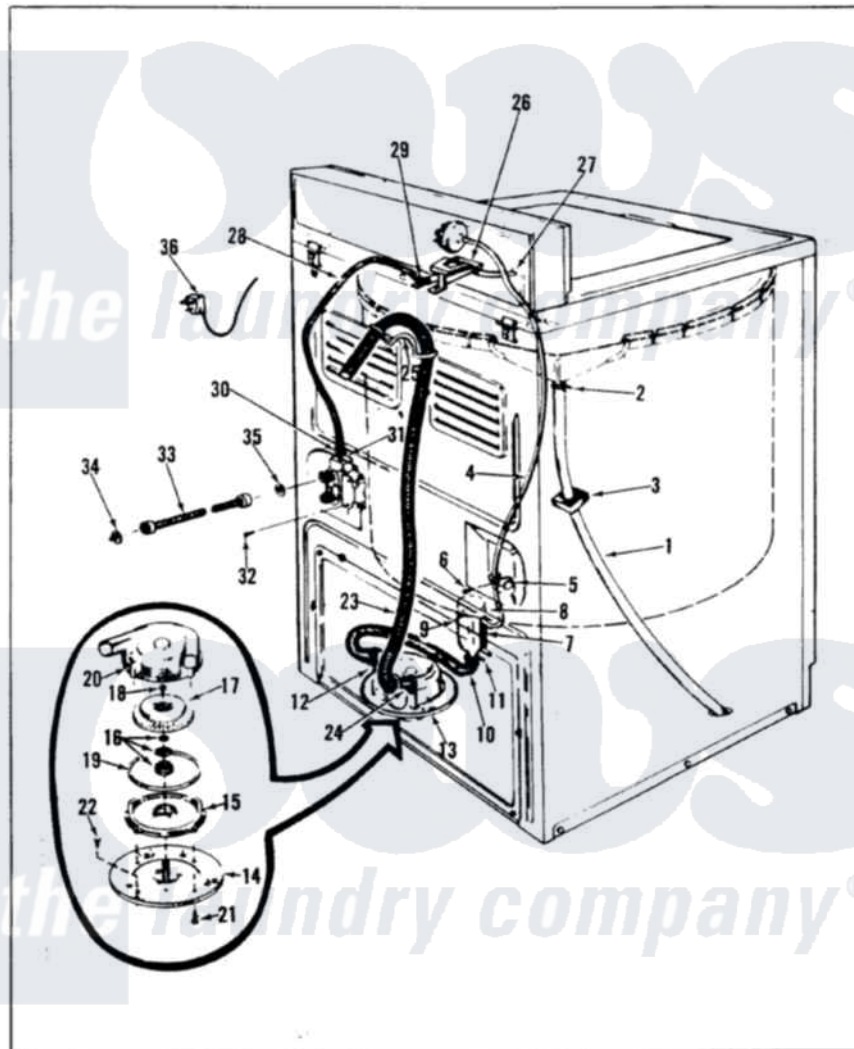

Magic Chef W20EN2 06 - WATER CARRYING

MAGIC CHEF

W20EN-2

WATER CARRYING

Issued 2/88

Magic Chef [Residential Magic Chef W20EN2 Washer Parts](#) Parts Diagram 06 - WATER CARRYING

[Click on the part number to view part](#)

Item	Original Part Number	Replaced By	Status	Part Description
1	35-0059		Not Available	OVERFLOW HOSE
2	25-6057		Not Available	HOSE CLAMP
3	35-0706		Not Available	PAD, FOAM
4	25-7796	596669		Clamp, Manifold
"	33-6714		Not Available	PRES SW HOSE
5	33-6099			Clamp
7	33-7314			Sump Assembly
8	33-3633		Not Available	HOSE
9	25-7003			Clamp
10	33-6091			Hose
11	25-6066		Not Available	HOSE CLAMP
12	25-6055		Not Available	HOSE CLAMP
13	35-0008	35-6467		Pump Assem
14	33-6035		Not Available	PLATE & PULLEY ASSY.
15	33-6029	35-6467		Pump Assem
16	35-0707			Seal, Seat And "O" Ring

17	35-0010		Impeller
18	25-7418	33001178	Back, Tumbler
19	33-6032		Gasket
20	35-0009		Pump Housing
21	25-7405	3196164	Screw
22	25-7419		Not Available SCREW
23	33-9535	211704	Hose, Drain
24	33-9536		Hose Adapter
25	33-9537	22003814	Retainer, Drain Hose
"	25-7797	285655	Clamp, Hose
26	25-7086	Y0308025	Washer, Stainless Steel
"	33-8057		Not Available PLASTIC NUT
"	25-3092	90767	Screw, 8A X 3/8 HeX Washer Head Tapping
"	33-9830		Not Available INLET FLUME
27	33-6038		Not Available FLUME EXT
28	35-0541		Not Available WATR INLET HOSE
29	25-7867	596669	Clamp, Manifold
30	25-7866	489503	Clamp
31	35-0085	35-2374N	Valve, Water
"	33-7058		Not Available SUB 36-1456
32	25-7851		Speedclip, End Cap To Top
33	33-7891	89503	Hose-Inlet
34	33-7313	33-4264N	Strainer And Washer Kit
35	25-7048		Washer
36	35-0680		Not Available CORD, POWER