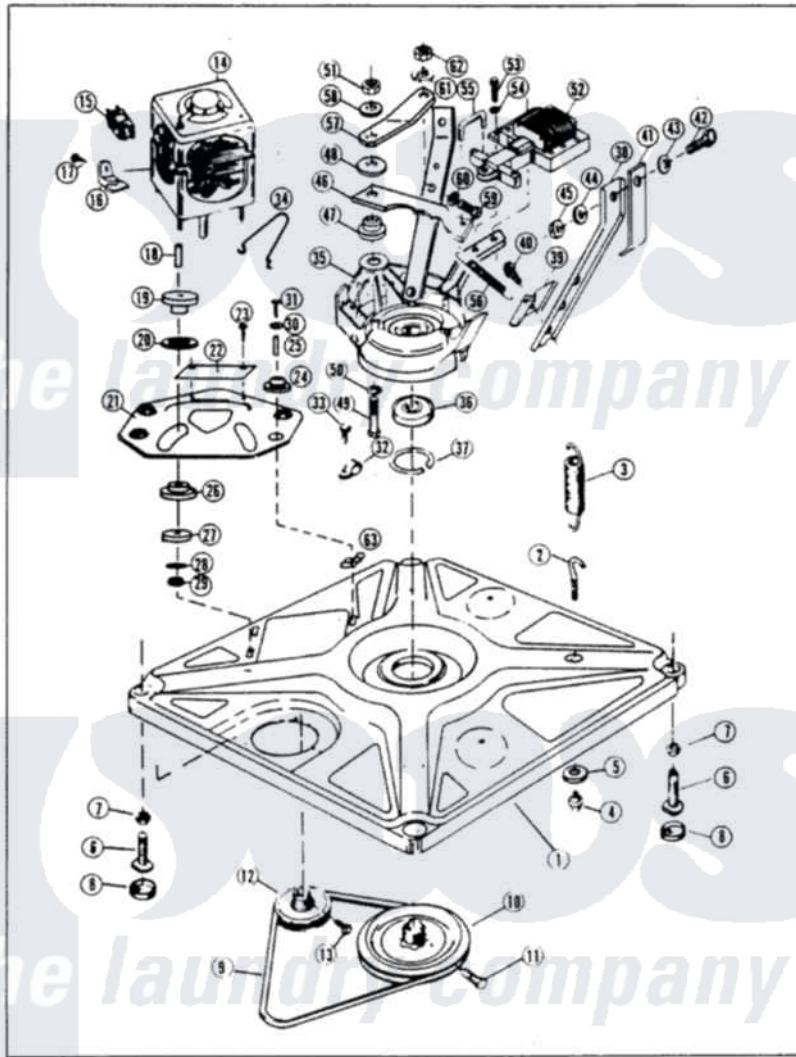

Magic Chef W20EN4 01 - BASE & DRIVE

MAGIC CHEF W20EN-4 BASE & DRIVE

Issued 4/86

B-5

Magic Chef [Residential Magic Chef W20EN4 Washer Parts](#) Parts Diagram 01 - BASE & DRIVE
 Click on the part number to view part

Item	Original Part Number	Replaced By	Status	Part Description
1	35-0058			Base Assembly
2	25-7365			Eye Bolt
3	33-9553		Not Available	SPRING
4	25-7362			Anchor Nut
5	W10124350		Not Available	NOT REQUIRED PART OR SEE NOTE (PURCHASE LOCALLY)
6	34-0061	35-0771		Leveling Leg
"	33-0679	35-0771		Leveling Leg
7	25-7032	25-7915		Hex Nut
8	34-0062	25001119		Foot And Pad Assembly
9	35-0465		Not Available	DRIVE BELT
10	33-9374		Not Available	DRIVE PULLEY
11	25-7361		Not Available	SET SCREW
12	33-9952		Not Available	MOTOR PULLEY
13	25-7117			Set Screw
14	LA-1010			Motor Kit

60	25-7413	Not Available	FLAT WASHER
61	25-7089	Not Available	LOCKWASHER
62	25-7798	Not Available	HEX NUT
63	25-7838	25-7845	Speednut, Motor