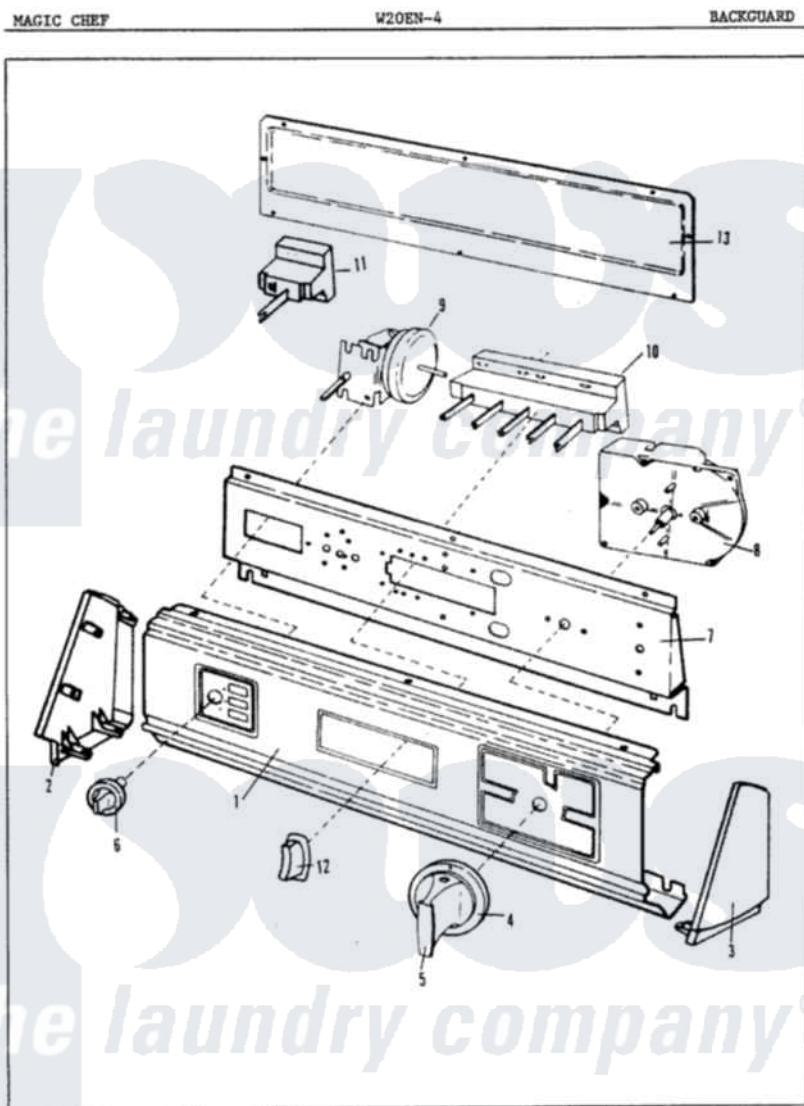

# Magic Chef W20EN4 02 - CONTROL PANEL

Issued 4/86

C-1

Magic Chef [Residential Magic Chef W20EN4 Washer Parts](#) Parts Diagram 02 - CONTROL PANEL  
 Click on the part number to view part

Item	Original Part Number	Replaced By	Status	Part Description
1	<a href="#">25-7793</a>			Screw
"	35-0265		Not Available	CONTROL PANEL
2	<a href="#">53-0265</a>			LH Endcap
3	<a href="#">25-7760</a>			Screw
"	53-0278		Not Available	TRIM, END CAP (LT)
"	<a href="#">25-7702</a>			Speedclip, End Cap To Control Panel
"	<a href="#">53-0264</a>			RH Endcap
"	53-0277		Not Available	TRIM, END CAP (RT)
4	35-0384	<a href="#">12500058</a>		Knob Ski
5	35-0498	<a href="#">12500058</a>		Knob Ski
"	35-0149		Not Available	TIMER KNOB
"	<a href="#">25-6044</a>			Set Screw
6	35-0452		Not Available	SELECTOR KNOB
7	53-0267		Not Available	CONTROL SHIELD
"	25-3092	<a href="#">90767</a>		Screw, 8A X 3/8 HeX Washer Head Tapping

8	25-0088	<a href="#">489483</a>		Screw 10-32 X 1/2
"	<a href="#">35-0157</a>			Timer
"	35-0489	<a href="#">35-0728</a>		Timer
"	<a href="#">35-0116</a>			Timer Motor 3/5 RPM
9	35-0112	<a href="#">35-0782</a>		Pressure Switch
"	25-3092	<a href="#">90767</a>		Screw, 8A X 3/8 HeX Washer Head Tapping
10	25-3092	<a href="#">90767</a>		Screw, 8A X 3/8 HeX Washer Head Tapping
"	33-9989		Not Available	SELECTOR SWITCH
"	33-8540		Not Available	SWITCH PAD
"	33-6620		Not Available	BRACKET
"	25-7713		Not Available	SCREW
11	25-7712		Not Available	SCREW
"	33-6621		Not Available	BRACKET, SWITCH
"	<a href="#">33-9914</a>			PB Switch
"	33-8541		Not Available	SWITCH PAD
12	<a href="#">35-0385</a>			Pushbutton
13	<a href="#">25-7851</a>			Speedclip, End Cap To Top
"	<a href="#">25-7852</a>			Speedclip, Rr Shld To End Cap
"	25-7697	<a href="#">25-2219</a>		Screw
"	25-7592		Not Available	SCREW
"	25-3092	<a href="#">90767</a>		Screw, 8A X 3/8 HeX Washer Head Tapping
"	34-9487		Not Available	PLATE, REINFORCEMENT
"	53-0268	<a href="#">21001460</a>		Shield, Rear