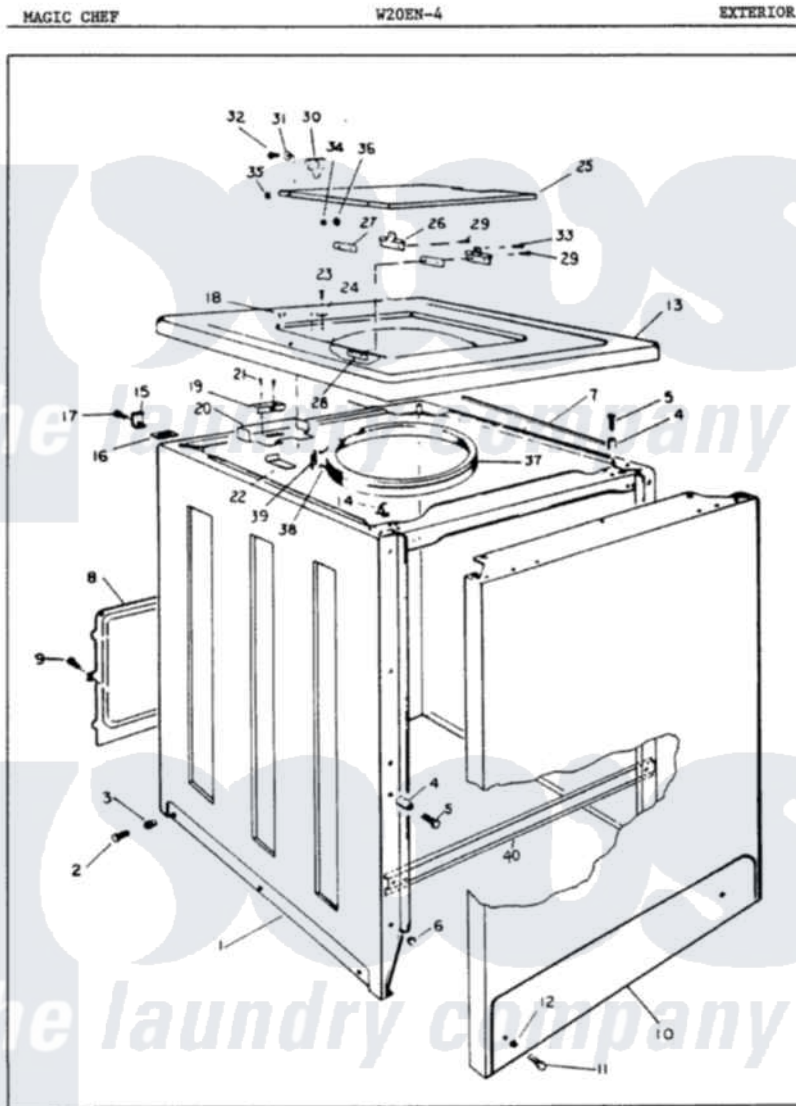

# Magic Chef W20EN4 03 - EXTERIOR

Issued 4/86

B-3

Magic Chef [Residential Magic Chef W20EN4 Washer Parts](#) Parts Diagram 03 - EXTERIOR  
 Click on the part number to view part

Item	Original Part Number	Replaced By	Status	Part Description
1	35-0061		Not Available	CABINET BODY
2	25-7001	<a href="#">308685</a>		Side Trim )
3	W10124350		Not Available	NOT REQUIRED PART OR SEE NOTE (PURCHASE LOCALLY)
"	25-7458	<a href="#">308685</a>		Side Trim )
"	33-2088		Not Available	SLEEVE
4	<a href="#">34-9701</a>			Guide, Cabinet
5	<a href="#">25-6109</a>			Screw
6	<a href="#">33-2653</a>			Bumper, Cabinet
7	33-9948		Not Available	CUSHION STRIP
8	33-8687		Not Available	REAR SHIELD
9	W10124350		Not Available	NOT REQUIRED PART OR SEE NOTE (PURCHASE LOCALLY)
10	35-0056		Not Available	FRONT PANEL
11	25-7001	<a href="#">308685</a>		Side Trim )
				NOT REQUIRED PART OR