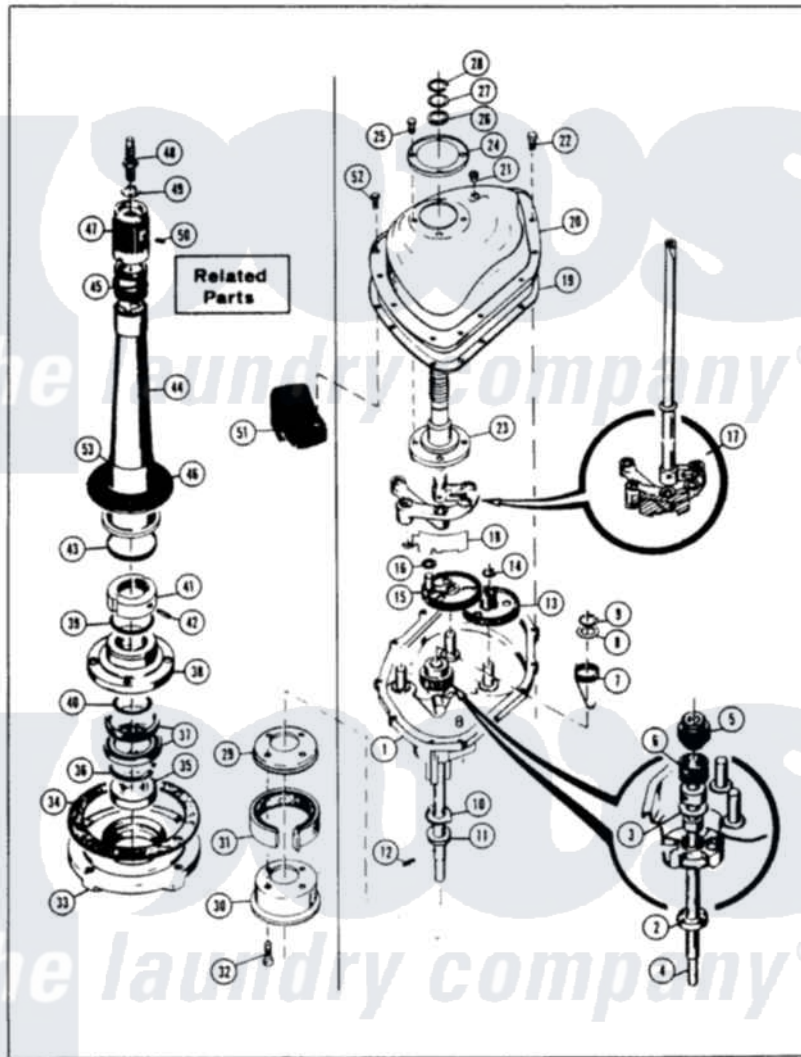

Magic Chef W20EN4 04 - TRANSMISSION

MAGIC CHEF W20EN-4 TRANSMISSION

Issued 4/86

B-12

Magic Chef [Residential Magic Chef W20EN4 Washer Parts](#) Parts Diagram 04 - TRANSMISSION
 Click on the part number to view part

Item	Original Part Number	Replaced By	Status	Part Description
1	35-0630		Not Available	TRANSMISSION
"	33-9986		Not Available	TRANSM HOUSING
2	33-9208		Not Available	SEAL
3	33-9023N		Not Available	CLUTCH ASM
"	25-7274		Not Available	WASHER, STEEL
4	33-9022		Not Available	DRIVE SHAFT
5	33-6115		Not Available	DRIVE PINION
6	33-3195		Not Available	SPRING
7	33-6463			Spring
8	25-7415		Not Available	WASHER, FLAT
9	25-7173		Not Available	25-7708
10	33-9217		Not Available	THRUST WASHER
11	33-4944			Bearing
12	25-6120		Not Available	PIN
13	33-3228	35-0547		Cluster Gear
14	25-7175	25-7933		Ring, Retaining