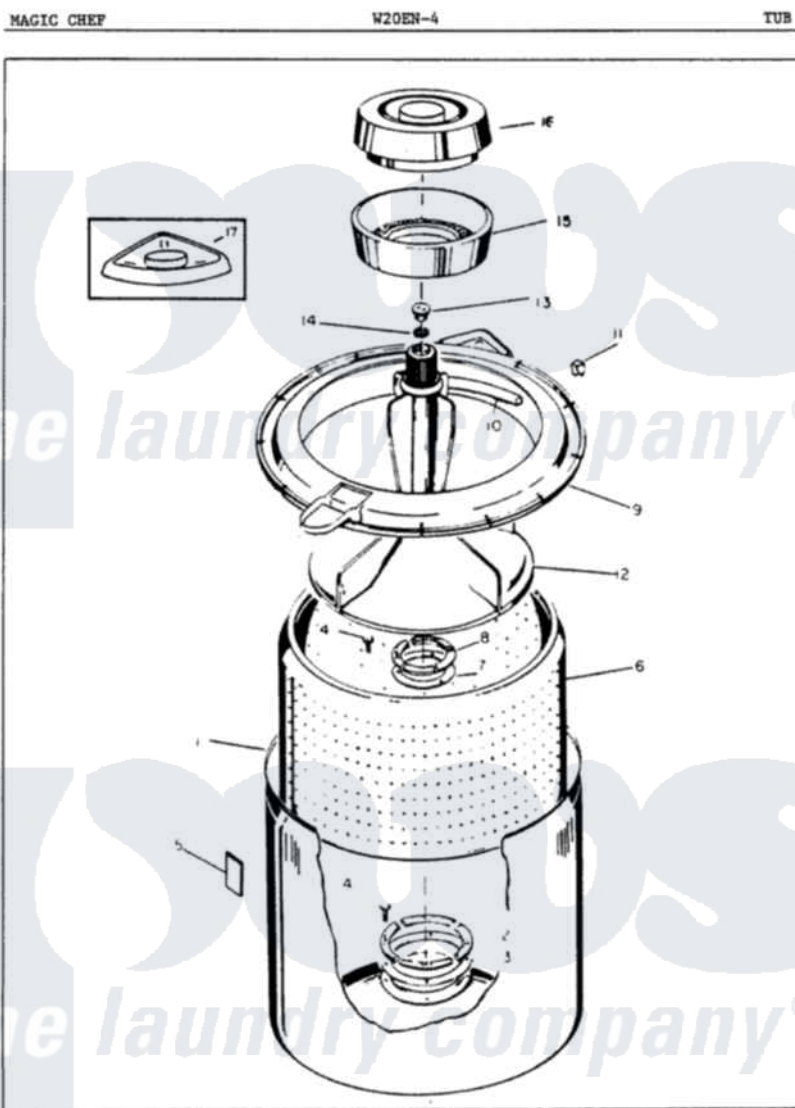

Magic Chef W20EN4 05 - TUB

Magic Chef [Residential Magic Chef W20EN4 Washer Parts](#) Parts Diagram 05 - TUB
 Click on the part number to view part

Item	Original Part Number	Replaced By	Status	Part Description
1	33-9392		Not Available	TUB ASSEMBLY
2	33-8800	33-8800K		Plate
3	33-6905			Gasket
4	25-7783	4356852		Screw
5	33-3232	35-0538		Pad
6	35-0004		Not Available	BASKET ASM
"	33-9566	33-9500N		Basket Kit
7	33-6902			Gasket
"	33-8959			Gasket
8	33-8799		Not Available	REINF PLATE
9	35-0537	35-0993		Tub Top
10	33-3055			Gasket
11	25-7748			Clip
12	35-0049		Not Available	AGITATOR
13	33-6241			Cap
14	25-7330			Rubber Washer

15	33-9888		Not Available	LINT FILTER
16	33-9827	35-2550		Dispenser, Rinse
17	33-9906	21001167		Dispenser, Bleach
"	35-0345		Not Available	INSERT M/W