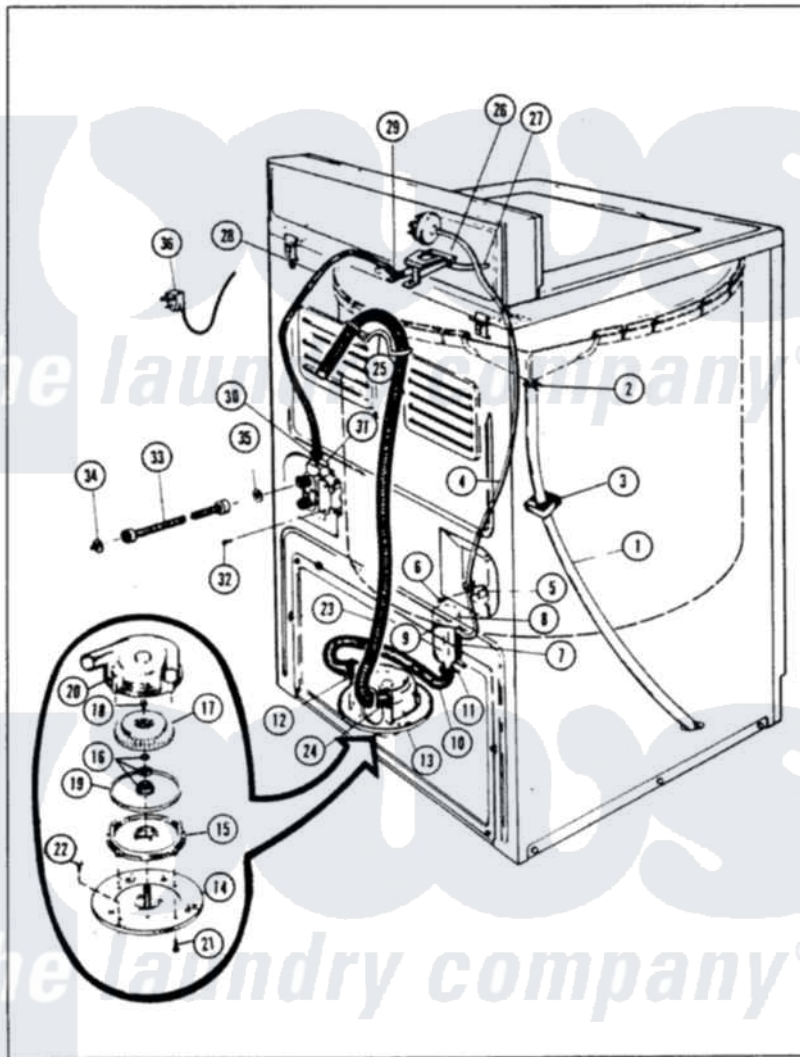

Magic Chef W20EN4 06 - WATER CARRYING

MAGIC CHEF W20EN-4 WATER CARRYING

Issued 4/86

B-10

Magic Chef [Residential Magic Chef W20EN4 Washer Parts](#) Parts Diagram 06 - WATER CARRYING
 Click on the part number to view part

Item	Original Part Number	Replaced By	Status	Part Description
1	35-0059		Not Available	OVERFLOW HOSE
2	W10124350		Not Available	NOT REQUIRED PART OR SEE NOTE (PURCHASE LOCALLY)
3	33-1389		Not Available	INSULATION
4	25-7796	596669		Clamp, Manifold
"	33-4090		Not Available	HOSE
5	33-6099			Clamp
6	W10124350		Not Available	NOT REQUIRED PART OR SEE NOTE (PURCHASE LOCALLY)
7	33-7314			Sump Assembly
8	33-3633		Not Available	HOSE
9	25-7003			Clamp
10	33-6091			Hose
11	W10124350		Not Available	NOT REQUIRED PART OR SEE NOTE (PURCHASE LOCALLY)
				NOT REQUIRED PART OR

12	W10124350		Not Available	SEE NOTE (PURCHASE LOCALLY)
13	35-0008	35-6467		Pump Assem
14	33-6035		Not Available	PLATE & PULLEY ASSY.
15	33-6029	35-6467		Pump Assem
16	33-6360		Not Available	SEAL ASM
17	35-0010			Impeller
18	25-7418	33001178		Back, Tumbler
19	33-6032			Gasket
20	35-0009			Pump Housing
21	25-7405	3196164		Screw
22	25-7419		Not Available	SCREW
23	33-9535	211704		Hose, Drain
24	33-9536			Hose Adapter
25	25-7797	285655		Clamp, Hose
"	33-9537	22003814		Retainer, Drain Hose
26	33-8057		Not Available	PLASTIC NUT
"	25-7086	Y0308025		Washer, Stainless Steel
"	33-9830		Not Available	INLET FLUME
"	25-7455	99002757		Screw
27	33-6038		Not Available	FLUME EXT
28	35-0541		Not Available	WATR INLET HOSE
29	25-7867	596669		Clamp, Manifold
30	25-7866	489503		Clamp
31	33-7058		Not Available	SUB 36-1456
"	35-0085	35-2374N		Valve, Water
32	25-7101	3351614		Screw, Gearcase Cover Mounting
33	33-7891	89503		Hose-Inlet
34	33-7313	33-4264N		Strainer And Washer Kit
35	25-7048			Washer
36	33-3939		Not Available	SERVICE CORD