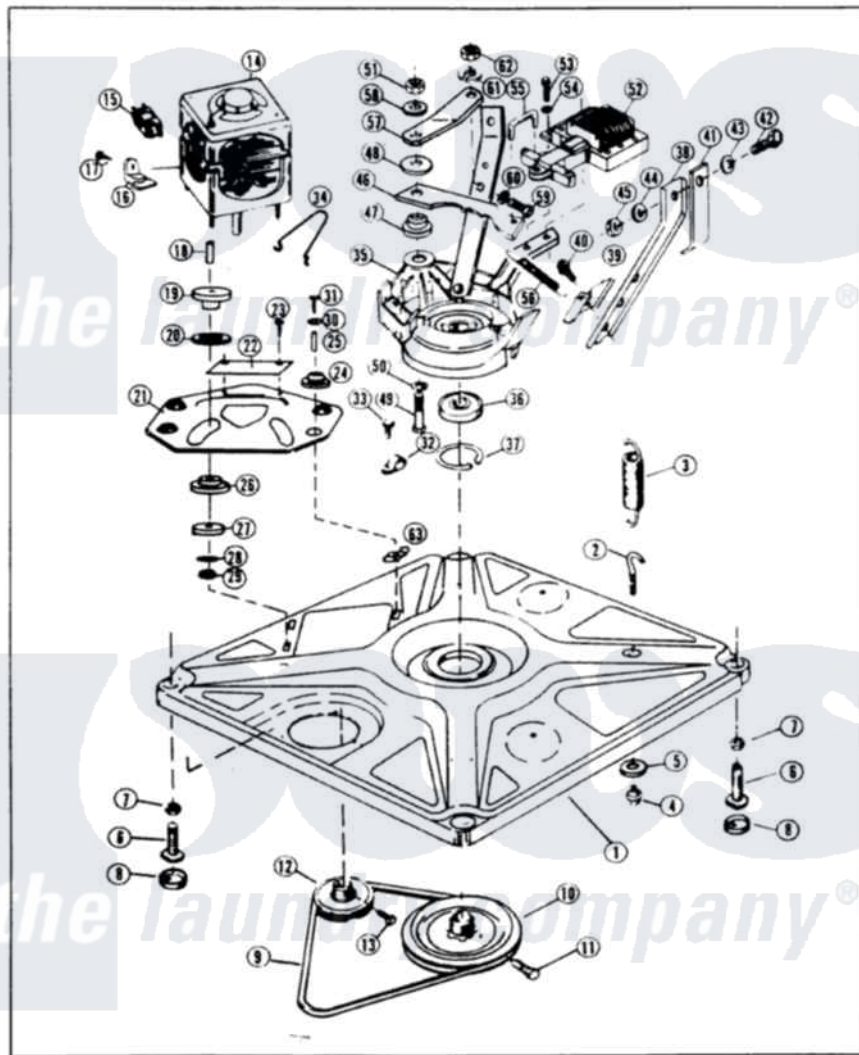

Magic Chef W20EY2 01 - BASE & DRIVE

MAGIC CHEF W20EN-2 BASE & DRIVE

Issued 2/88

Magic Chef [Residential Magic Chef W20EY2 Washer Parts](#) Parts Diagram 01 - BASE & DRIVE
 Click on the part number to view part

Item	Original Part Number	Replaced By	Status	Part Description
1	35-0058			Base Assembly
2	25-7365			Eye Bolt
3	33-9553		Not Available	SPRING
4	25-7362			Anchor Nut
5	25-7727		Not Available	FLAT WASHER
6	35-0771			Leveling Leg
"	33-0679	35-0771		Leveling Leg
7	25-7032	25-7915		Hex Nut
8	34-0062	25001119		Foot And Pad Assembly
9	35-0465		Not Available	DRIVE BELT
10	33-9374		Not Available	DRIVE PULLEY
11	25-7361		Not Available	SET SCREW
12	33-9952		Not Available	MOTOR PULLEY
13	25-7117			Set Screw
14	LA-1010			Motor Kit
15	35-0259		Not Available	MOTOR SWITCH