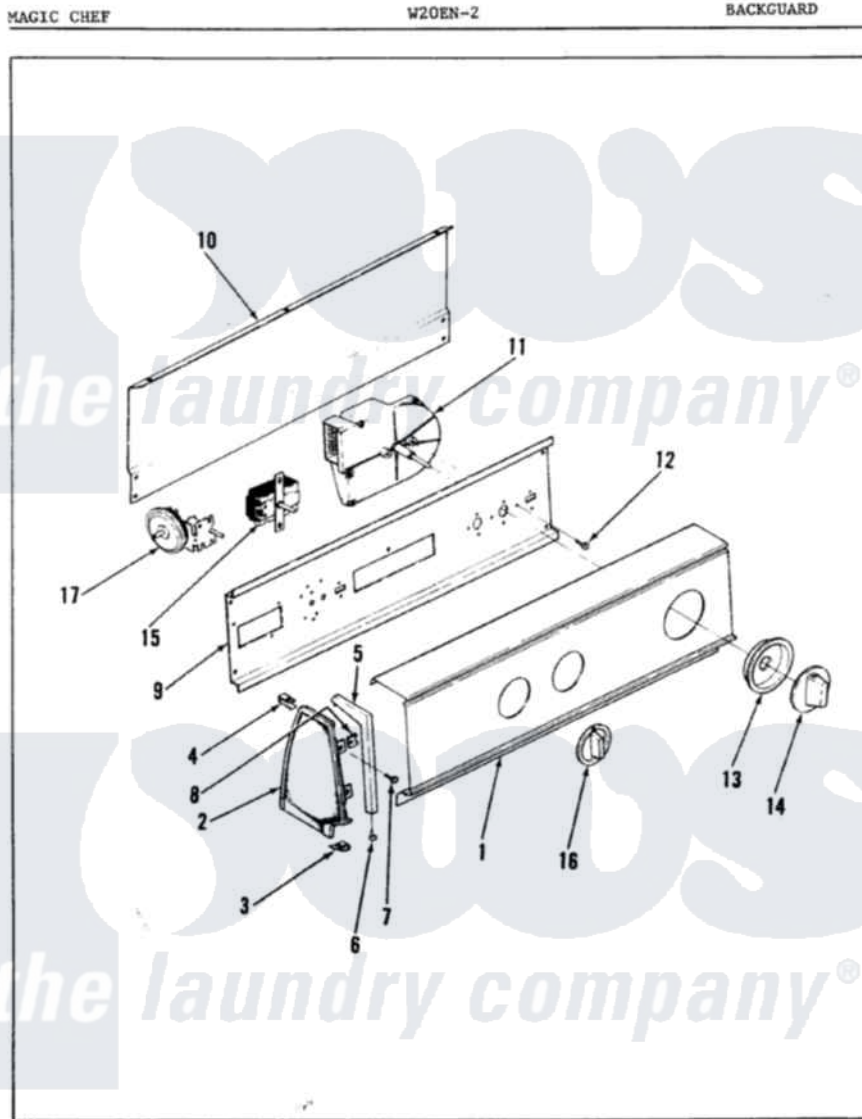

Magic Chef W20EY2 02 - CONTROL PANEL

Issued 2/88

Magic Chef [Residential Magic Chef W20EY2 Washer Parts](#) Parts Diagram 02 - CONTROL PANEL
 Click on the part number to view part

Item	Original Part Number	Replaced By	Status	Part Description
1	35-0754		Not Available	CONTROL PANEL
2	25-7649	910187		Screw
"	25-7702			Speedclip, End Cap To Control Panel
"	53-0265			LH Endcap
"	53-0264			RH Endcap
3	34-9487		Not Available	PLATE, REINFORCEMENT
"	25-7697	25-2219		Screw
"	25-7851			Speedclip, End Cap To Top
4	25-7435	33002917		Screw, No.10-16
"	25-7852			Speedclip, Rr Shld To End Cap
5	53-0277		Not Available	TRIM, END CAP (RT)
"	53-0278		Not Available	TRIM, END CAP (LT)
6	25-7760			Screw
7	25-3092	90767		Screw, 8A X 3/8 HeX Washer Head Tapping

8	25-7702		Speedclip, End Cap To Control Panel
9	53-0365	53-1676	Shield, Control
10	25-7583		Not Available PLASTIC NUT
"	25-3457		Screw, Sems
"	25-3092	90767	Screw, 8A X 3/8 HeX Washer Head Tapping
"	53-0268	21001460	Shield, Rear
11	35-0491		Timer
12	25-0088	489483	Screw 10-32 X 1/2
13	35-0318		Not Available HUB/SKIRT ASM
14	35-0498	12500058	Knob Ski
15	35-0119		Rotary Switch
"	25-3092	90767	Screw, 8A X 3/8 HeX Washer Head Tapping
16	35-0168		Not Available SELECTOR KNOB
17	35-0782		Pressure Switch
"	25-3092	90767	Screw, 8A X 3/8 HeX Washer Head Tapping