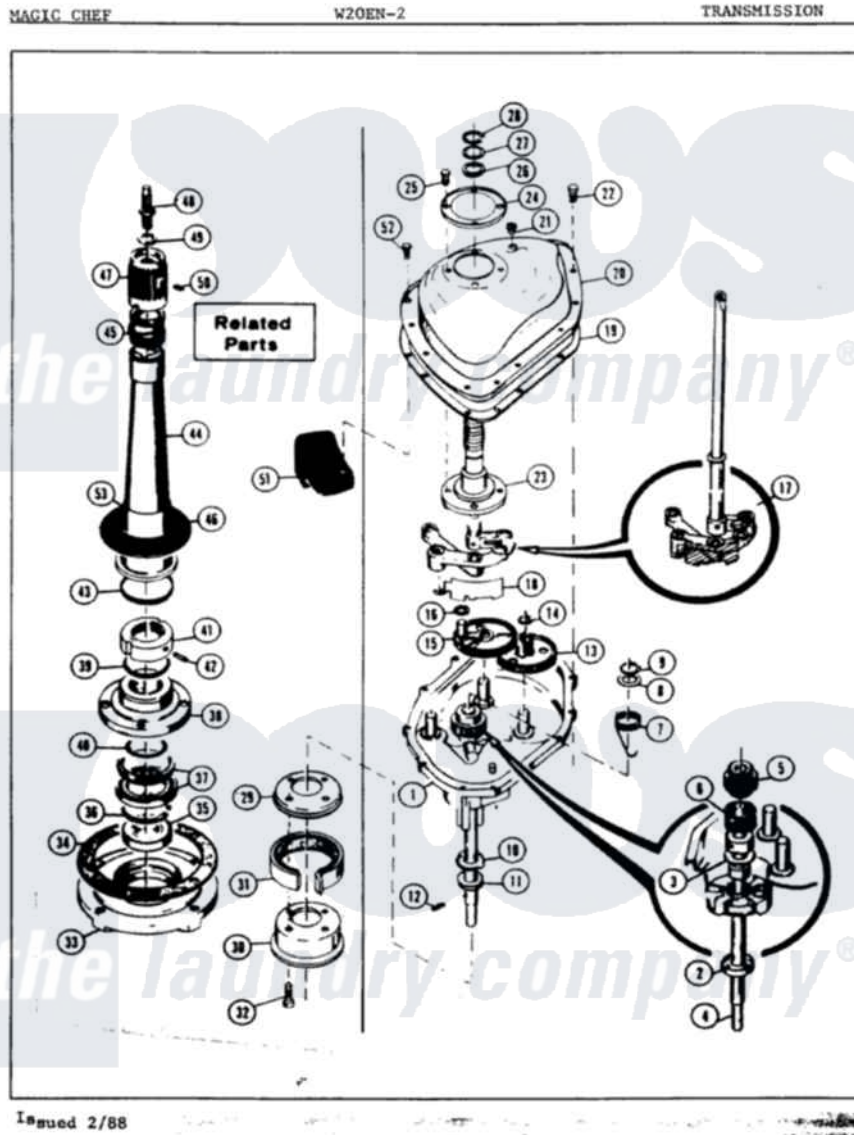

Magic Chef W20EY2 03 - TRANSMISSION

Magic Chef [Residential Magic Chef W20EY2 Washer Parts](#) Parts Diagram 03 - TRANSMISSION
 Click on the part number to view part

Item	Original Part Number	Replaced By	Status	Part Description
1	33-9986		Not Available	TRANSM HOUSING
"	LA-1033		Not Available	TRANSMISSION REPAIR KIT
2	33-9208		Not Available	SEAL
3	25-7274		Not Available	WASHER, STEEL
"	33-9023N		Not Available	CLUTCH ASM
4	33-9022		Not Available	DRIVE SHAFT
5	33-6115		Not Available	DRIVE PINION
6	33-3195		Not Available	SPRING
7	33-6114	33-6463		Spring
8	25-7415		Not Available	WASHER, FLAT
9	25-7847			Ring, Retaining
10	33-9217		Not Available	THRUST WASHER
11	33-4944			Bearing
12	25-6120		Not Available	PIN
13	35-0547			Cluster Gear
14	25-7853	25-7933		Ring, Retaining