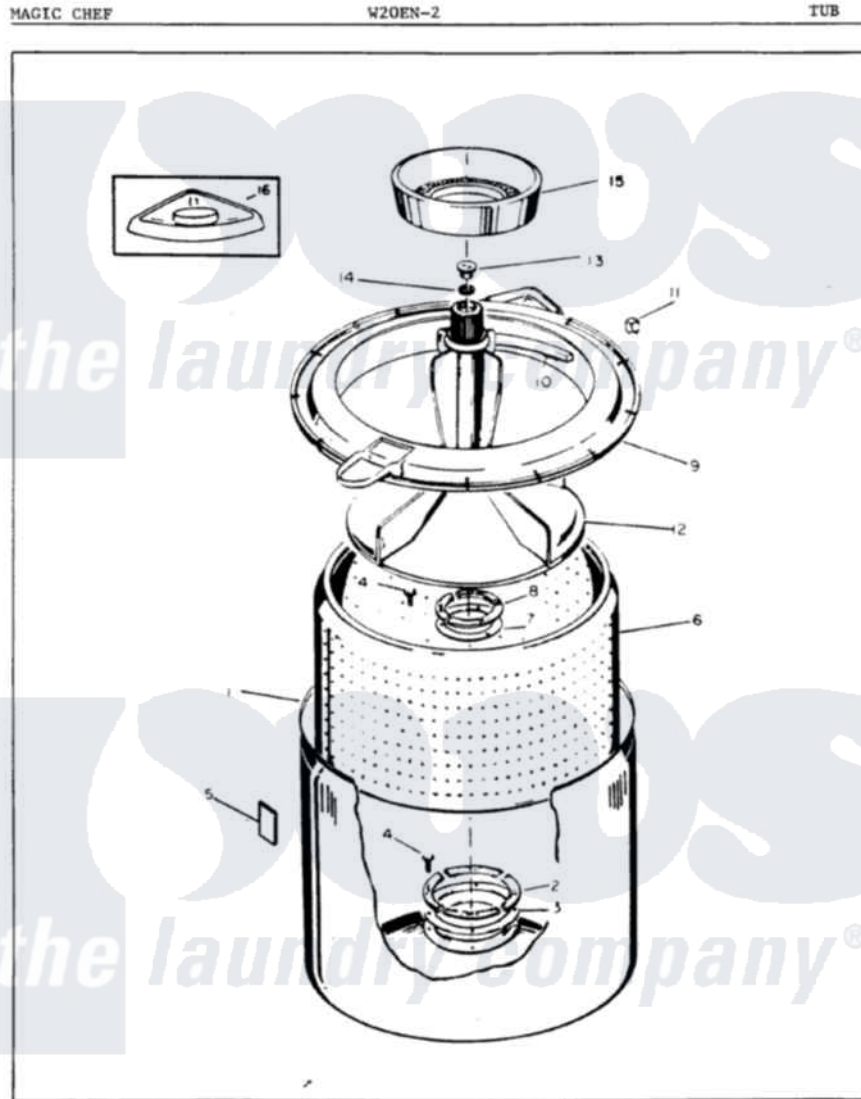

Magic Chef W20EY2 04 - TUB

Issued 2/88

Magic Chef [Residential Magic Chef W20EY2 Washer Parts](#) Parts Diagram 04 - TUB
 Click on the part number to view part

Item	Original Part Number	Replaced By	Status	Part Description
1	33-9392		Not Available	TUB ASSEMBLY
2	33-8800	33-8800K		Plate
3	33-6905			Gasket
4	25-7783	4356852		Screw
5	35-0538			Pad
6	35-0004		Not Available	BASKET ASM
7	33-8959			Gasket
8	33-8799		Not Available	REINF PLATE
9	35-0537	35-0993		Tub Top
10	33-3055			Gasket
11	25-7748			Clip
12	35-0049		Not Available	AGITATOR
13	33-6241			Cap
14	25-7330			Rubber Washer
15	33-9888		Not Available	LINT FILTER
16	33-9906	21001167		Dispenser, Bleach