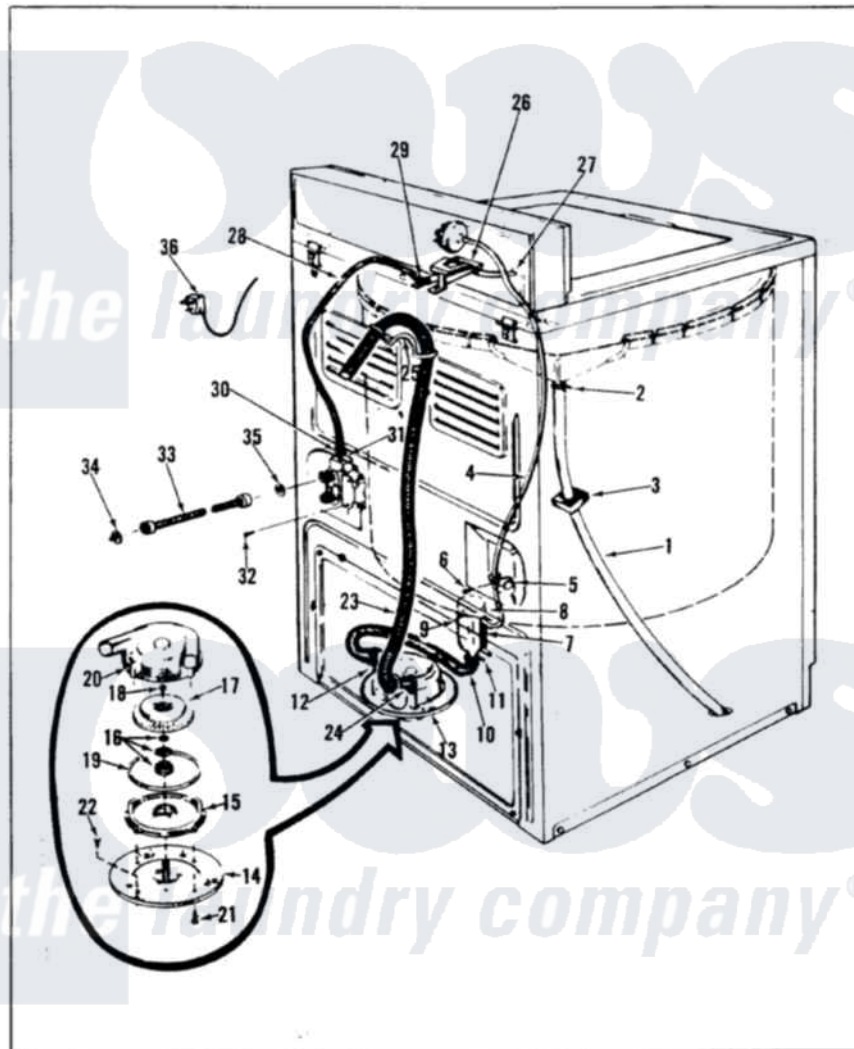

Magic Chef W20EY2 05 - WATER CARRYING

MAGIC CHEF

W20EN-2

WATER CARRYING

Issued 2/88

Magic Chef [Residential Magic Chef W20EY2 Washer Parts](#) Parts Diagram 05 - WATER CARRYING

[Click on the part number to view part](#)

Item	Original Part Number	Replaced By	Status	Part Description
1	35-0059		Not Available	OVERFLOW HOSE
2	25-6057		Not Available	HOSE CLAMP
3	35-0706		Not Available	PAD, FOAM
4	25-7796	596669		Clamp, Manifold
"	33-6714		Not Available	PRES SW HOSE
5	33-6099			Clamp
7	33-7314			Sump Assembly
8	33-3633		Not Available	HOSE
9	25-7003			Clamp
10	33-6091			Hose
11	25-6066		Not Available	HOSE CLAMP
12	25-6055		Not Available	HOSE CLAMP
13	35-0008	35-6467		Pump Assem
14	33-6035		Not Available	PLATE & PULLEY ASSY.
15	33-6029	35-6467		Pump Assem
16	35-0707			Seal, Seat And "O" Ring

17	35-0010		Impeller
18	25-7418	33001178	Back, Tumbler
19	33-6032		Gasket
20	35-0009		Pump Housing
21	25-7405	3196164	Screw
22	25-7419		Not Available
			SCREW
23	33-9535	211704	Hose, Drain
24	33-9536		Hose Adapter
25	33-9537	22003814	Retainer, Drain Hose
"	25-7797	285655	Clamp, Hose
26	25-7086	Y0308025	Washer, Stainless Steel
"	33-8057		Not Available
			PLASTIC NUT
"	25-3092	90767	Screw, 8A X 3/8 HeX Washer Head Tapping
"	33-9830		Not Available
			INLET FLUME
27	33-6038		Not Available
			FLUME EXT
28	35-0541		Not Available
			WATR INLET HOSE
29	25-7867	596669	Clamp, Manifold
30	25-7866	489503	Clamp
31	35-0085	35-2374N	Valve, Water
"	33-7058		Not Available
			SUB 36-1456
32	25-7851		Speedclip, End Cap To Top
33	33-7891	89503	Hose-Inlet
34	33-7313	33-4264N	Strainer And Washer Kit
35	25-7048		Washer
36	35-0680		Not Available
			CORD, POWER