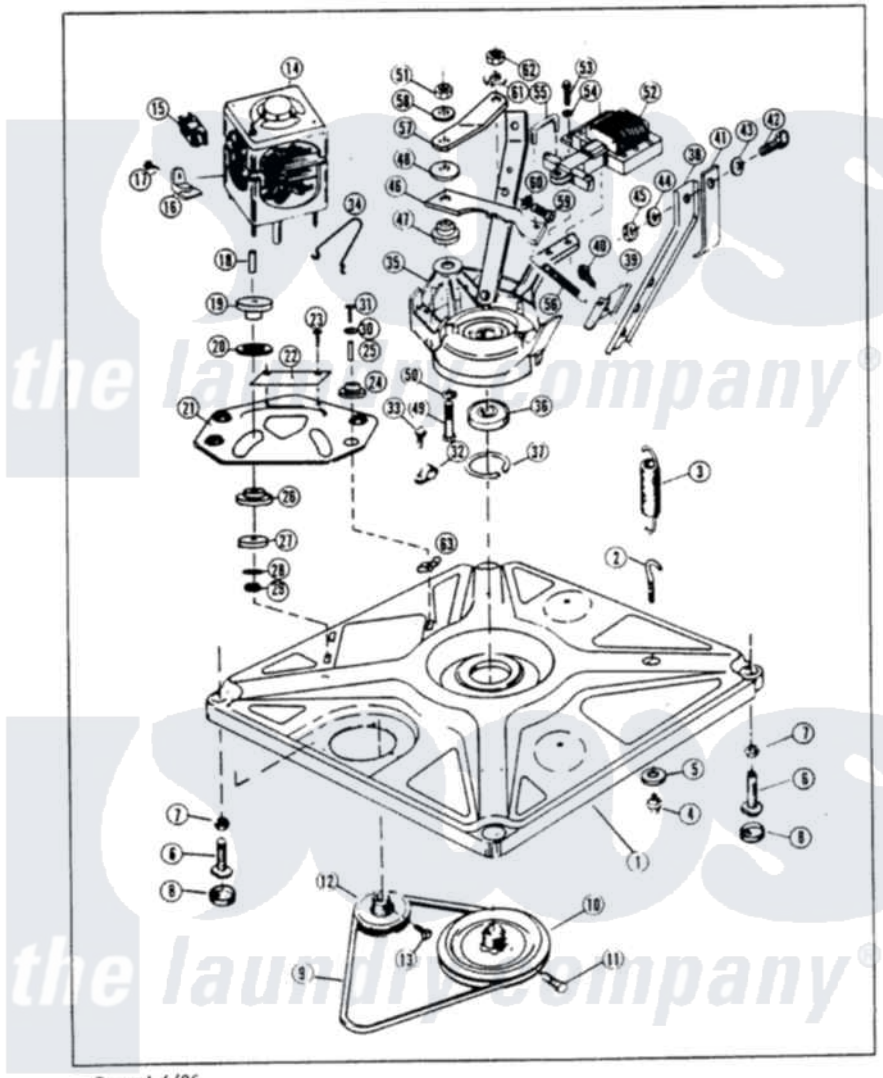

Magic Chef W20EY3 01 - BASE & DRIVE

MAGIC CHEF W20EN-3 BASE & DRIVE

Issued 4/86

A-4

Magic Chef [Residential Magic Chef W20EY3 Washer Parts](#) Parts Diagram 01 - BASE & DRIVE
 Click on the part number to view part

Item	Original Part Number	Replaced By	Status	Part Description
1	35-0058			Base Assembly
2	25-7365			Eye Bolt
3	33-9553		Not Available	SPRING
4	25-7362			Anchor Nut
5	W10124350		Not Available	NOT REQUIRED PART OR SEE NOTE (PURCHASE LOCALLY)
6	34-0061	35-0771		Leveling Leg
"	33-0679	35-0771		Leveling Leg
7	25-7032	25-7915		Hex Nut
8	34-0062	25001119		Foot And Pad Assembly
9	35-0465		Not Available	DRIVE BELT
10	33-9374		Not Available	DRIVE PULLEY
11	25-7361		Not Available	SET SCREW
12	33-9952		Not Available	MOTOR PULLEY
13	25-7117			Set Screw
14	LA-1010			Motor Kit

60	25-7413	Not Available	FLAT WASHER
61	25-7089	Not Available	LOCKWASHER
62	25-7798	Not Available	HEX NUT
63	25-7838	25-7845	Speednut, Motor