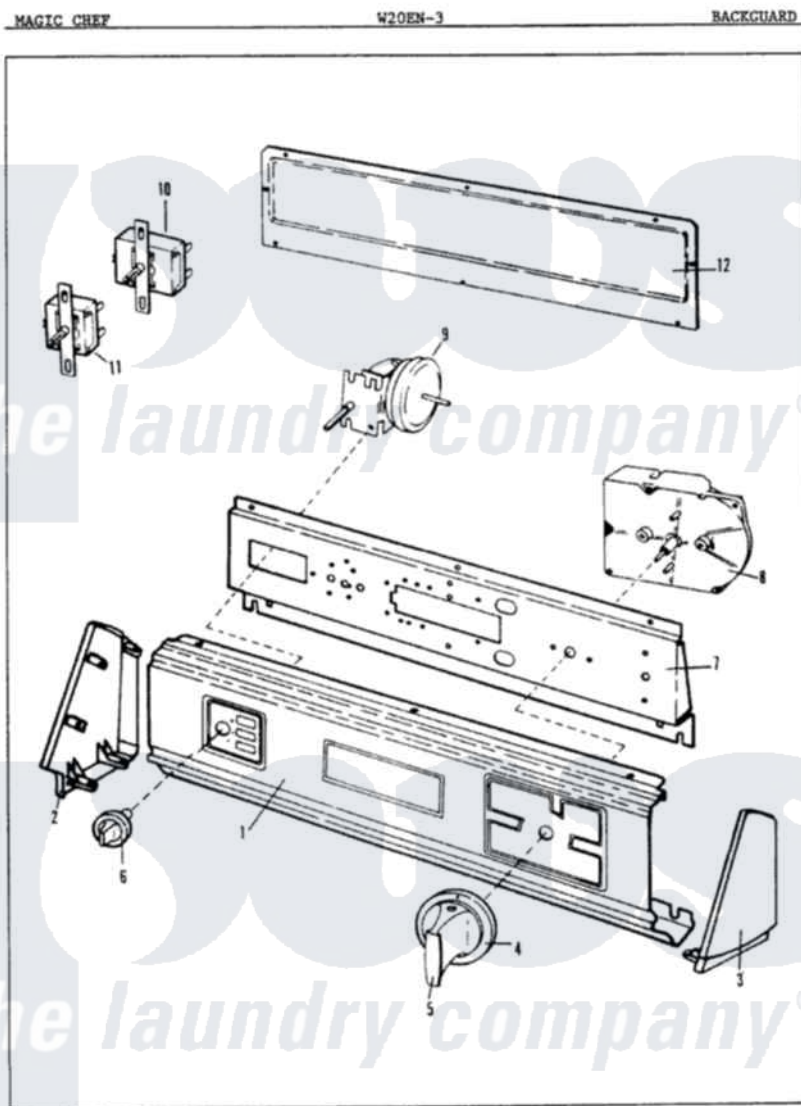

Magic Chef W20EY3 02 - CONTROL PANEL

Issued 4/86

B-1

Magic Chef [Residential Magic Chef W20EY3 Washer Parts](#) Parts Diagram 02 - CONTROL PANEL
 Click on the part number to view part

Item	Original Part Number	Replaced By	Status	Part Description
1	25-7793			Screw
"	35-0264		Not Available	CONTROL PANEL
2	53-0265			LH Endcap
3	53-0278		Not Available	TRIM, END CAP (LT)
"	53-0277		Not Available	TRIM, END CAP (RT)
"	25-7760			Screw
"	53-0264			RH Endcap
"	25-7702			Speedclip, End Cap To Control Panel
4	35-0384	12500058		Knob Ski
5	35-0498	12500058		Knob Ski
"	25-6044			Set Screw
"	35-0149		Not Available	TIMER KNOB
6	35-0452		Not Available	SELECTOR KNOB
7	53-0365	53-1676		Shield, Control
"	25-3092	90767		Screw, 8A X 3/8 HeX Washer Head Tapping

8	25-0088	489483		Screw 10-32 X 1/2
"	35-0116			Timer Motor 3/5 RPM
"	35-0157			Timer
"	35-0489	35-0728		Timer
9	35-0112	35-0782		Pressure Switch
"	25-3092	90767		Screw, 8A X 3/8 HeX Washer Head Tapping
10	25-3092	90767		Screw, 8A X 3/8 HeX Washer Head Tapping
"	35-0114		Not Available	TEMP SWITCH
11	25-3092	90767		Screw, 8A X 3/8 HeX Washer Head Tapping
"	35-0162		Not Available	ROTARY SWITCH
12	25-7851			Speedclip, End Cap To Top
"	25-7697	25-2219		Screw
"	25-7592		Not Available	SCREW
"	25-7852			Speedclip, Rr Shld To End Cap
"	25-3092	90767		Screw, 8A X 3/8 HeX Washer Head Tapping
"	53-0268	21001460		Shield, Rear
"	34-9487		Not Available	PLATE, REINFORCEMENT