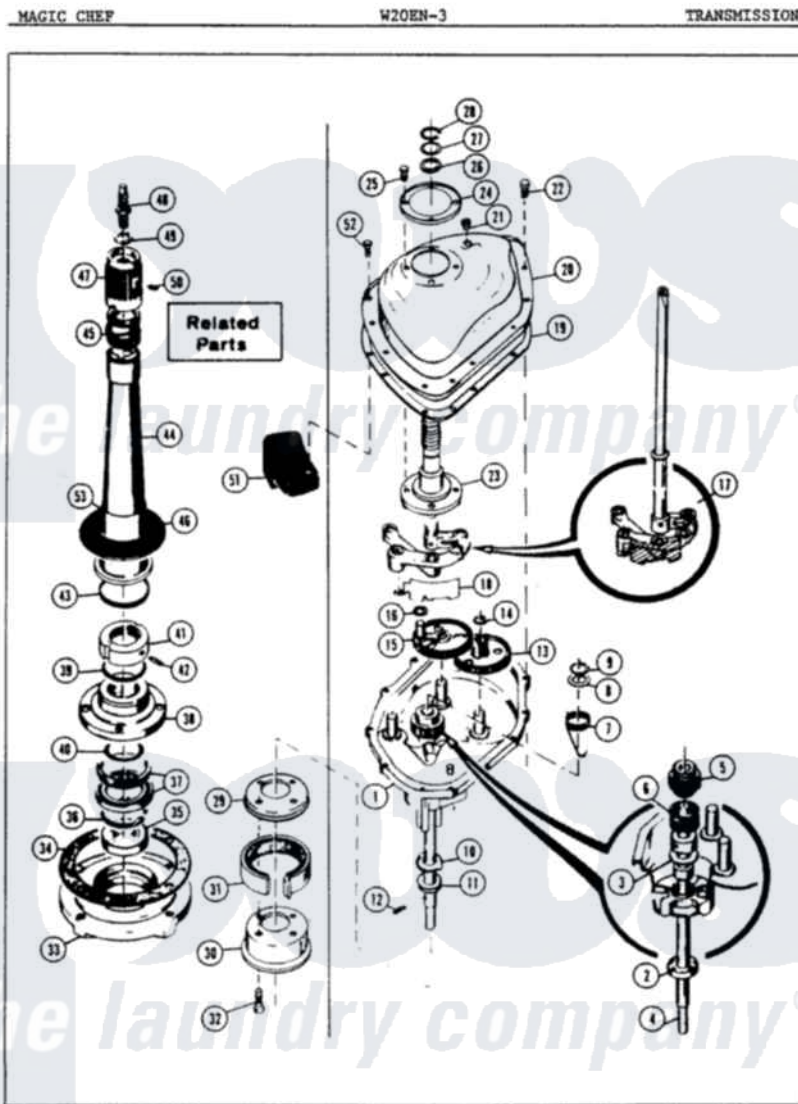

Magic Chef W20EY3 03 - TRANSMISSION

Issued 4/86

A-11

Magic Chef [Residential Magic Chef W20EY3 Washer Parts](#) Parts Diagram 03 - TRANSMISSION
 Click on the part number to view part

Item	Original Part Number	Replaced By	Status	Part Description
1	35-0630		Not Available	TRANSMISSION
"	33-9986		Not Available	TRANSM HOUSING
2	33-9208		Not Available	SEAL
3	33-9023N		Not Available	CLUTCH ASM
"	25-7274		Not Available	WASHER, STEEL
4	33-9022		Not Available	DRIVE SHAFT
5	33-6115		Not Available	DRIVE PINION
6	33-3195		Not Available	SPRING
7	33-6463			Spring
8	25-7415		Not Available	WASHER, FLAT
9	25-7173		Not Available	25-7708
10	33-9217		Not Available	THRUST WASHER
11	33-4944			Bearing
12	25-6120		Not Available	PIN
13	33-3228	35-0547		Cluster Gear
14	25-7175	25-7933		Ring, Retaining